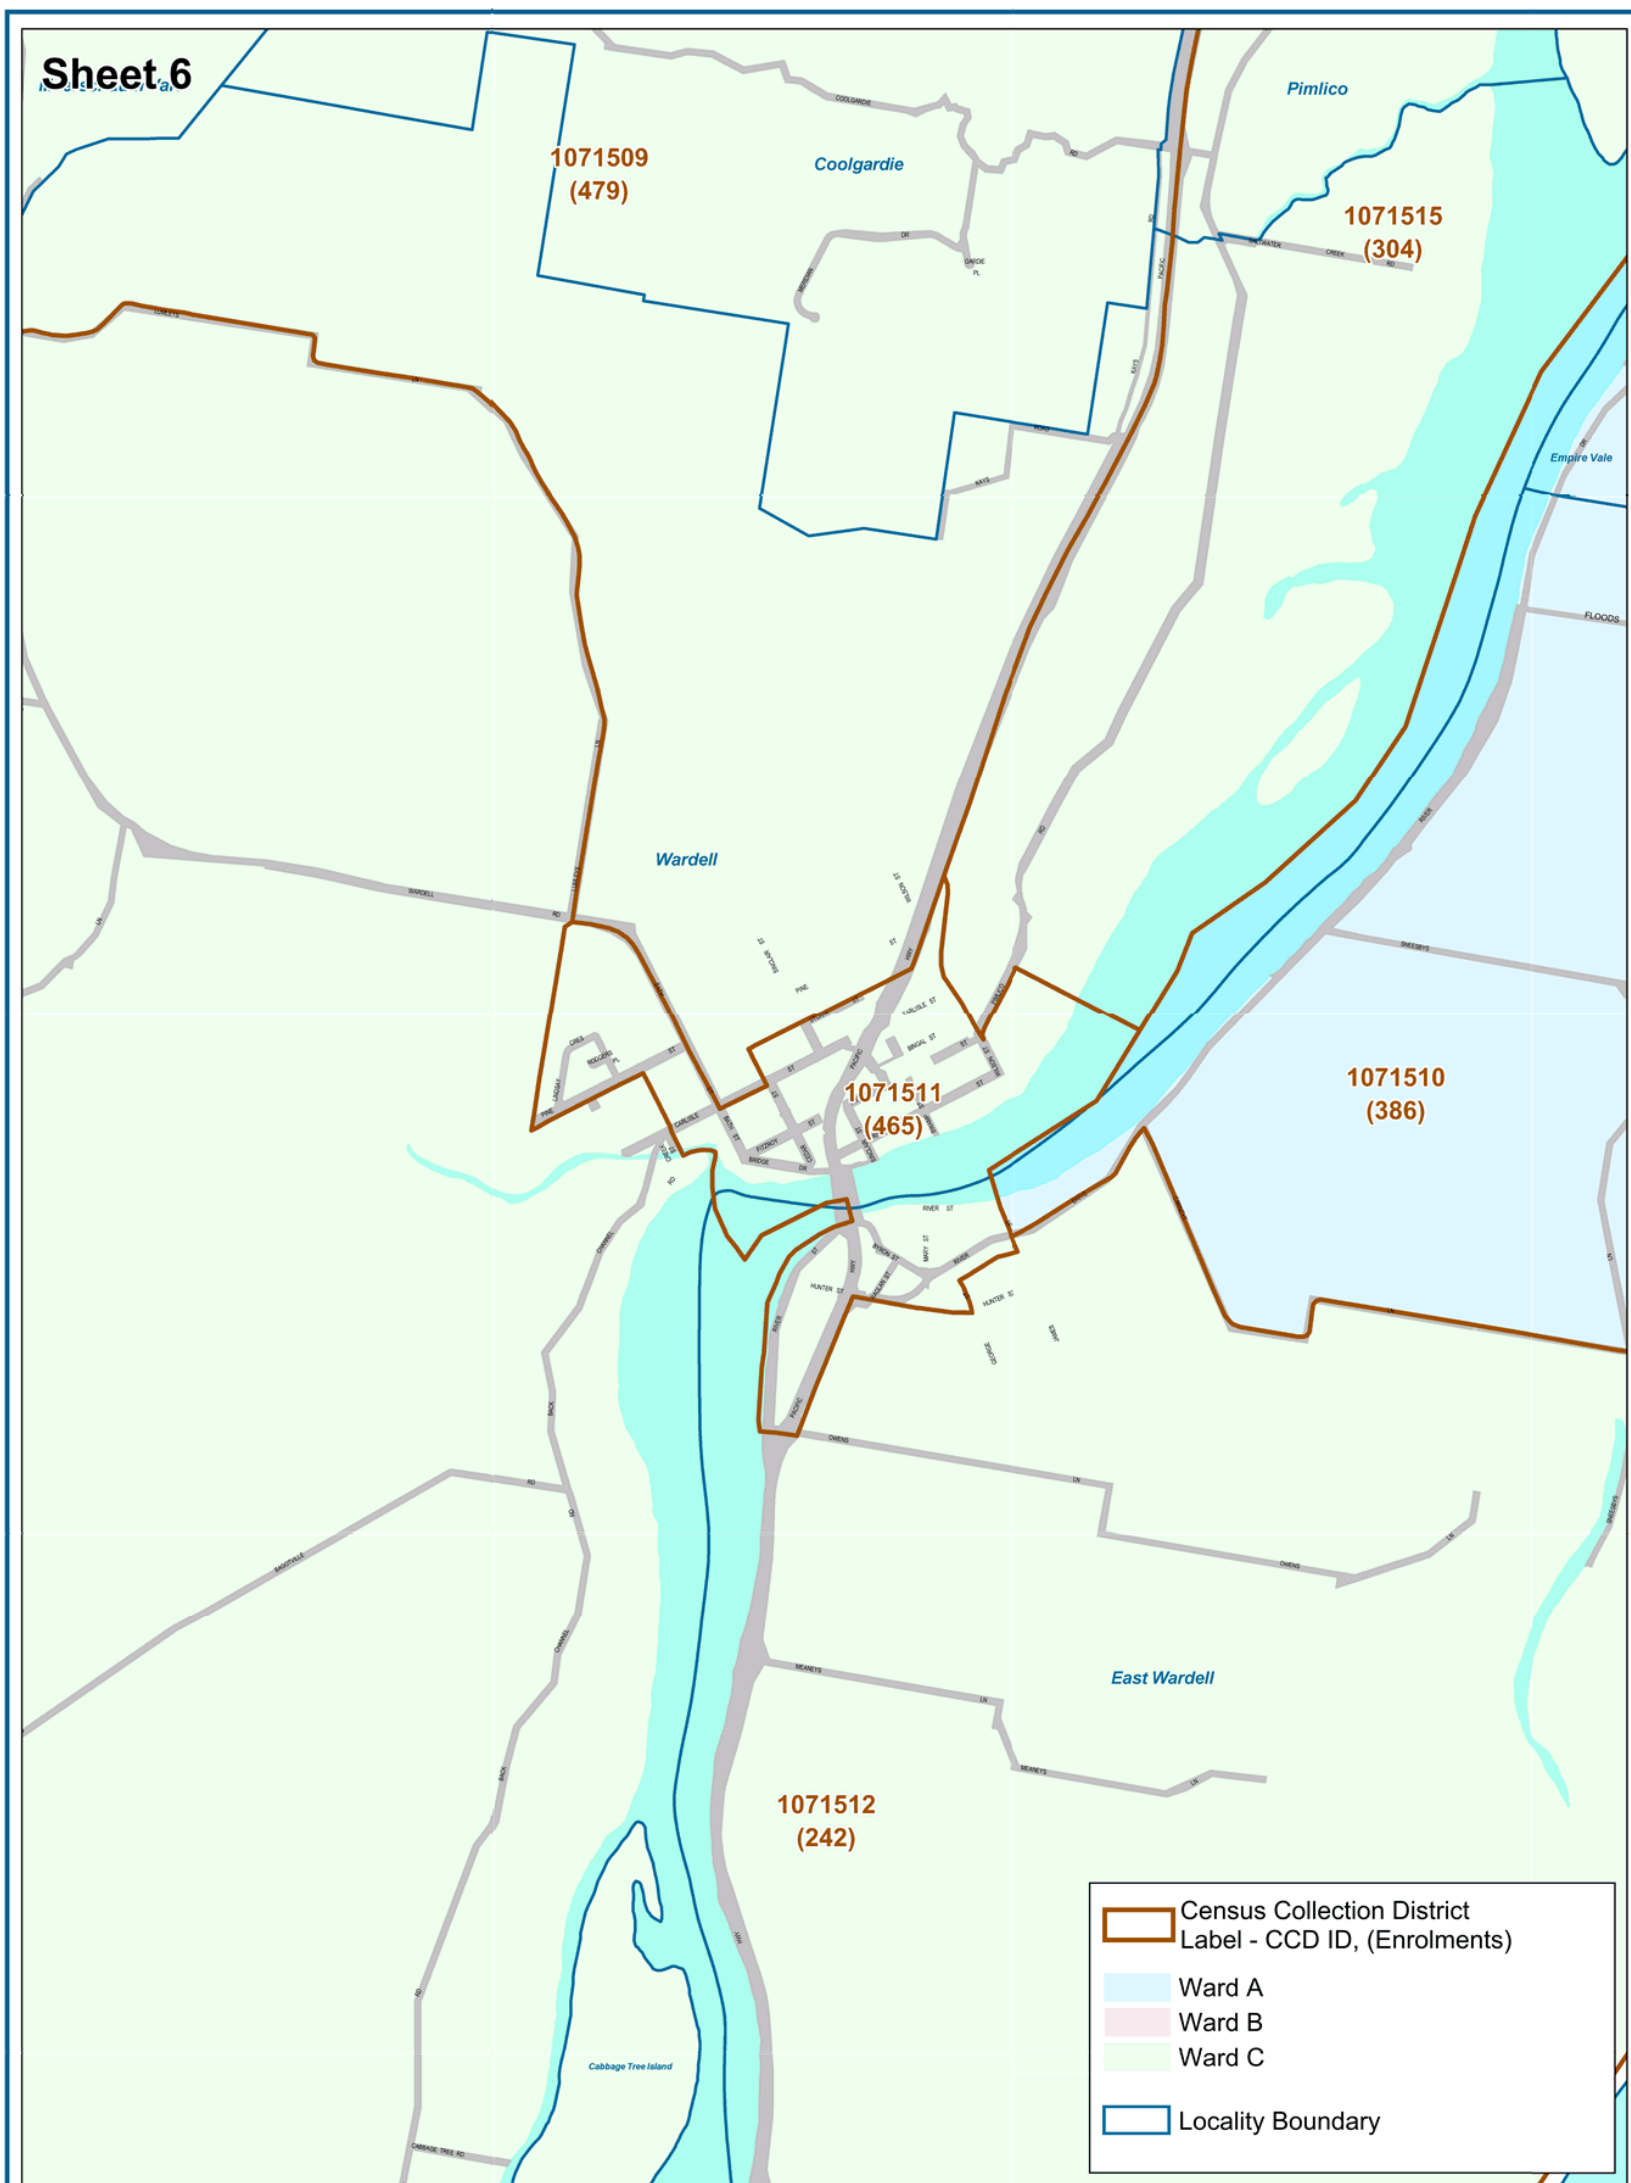

Ballina LGA (Wardell) Ward Boundaries and Census Collection Districts	
DISCLAIMER © Land & Property Information 2014 Although all care is taken in the preparation of this plan, Ballina Shire Council accepts no responsibility for any misprints, errors, omissions or inaccuracies. The information contained within this plan is for pictorial representation only. Do not scale. Accurate measurements should be undertaken by survey.		Printed 30/06/2014