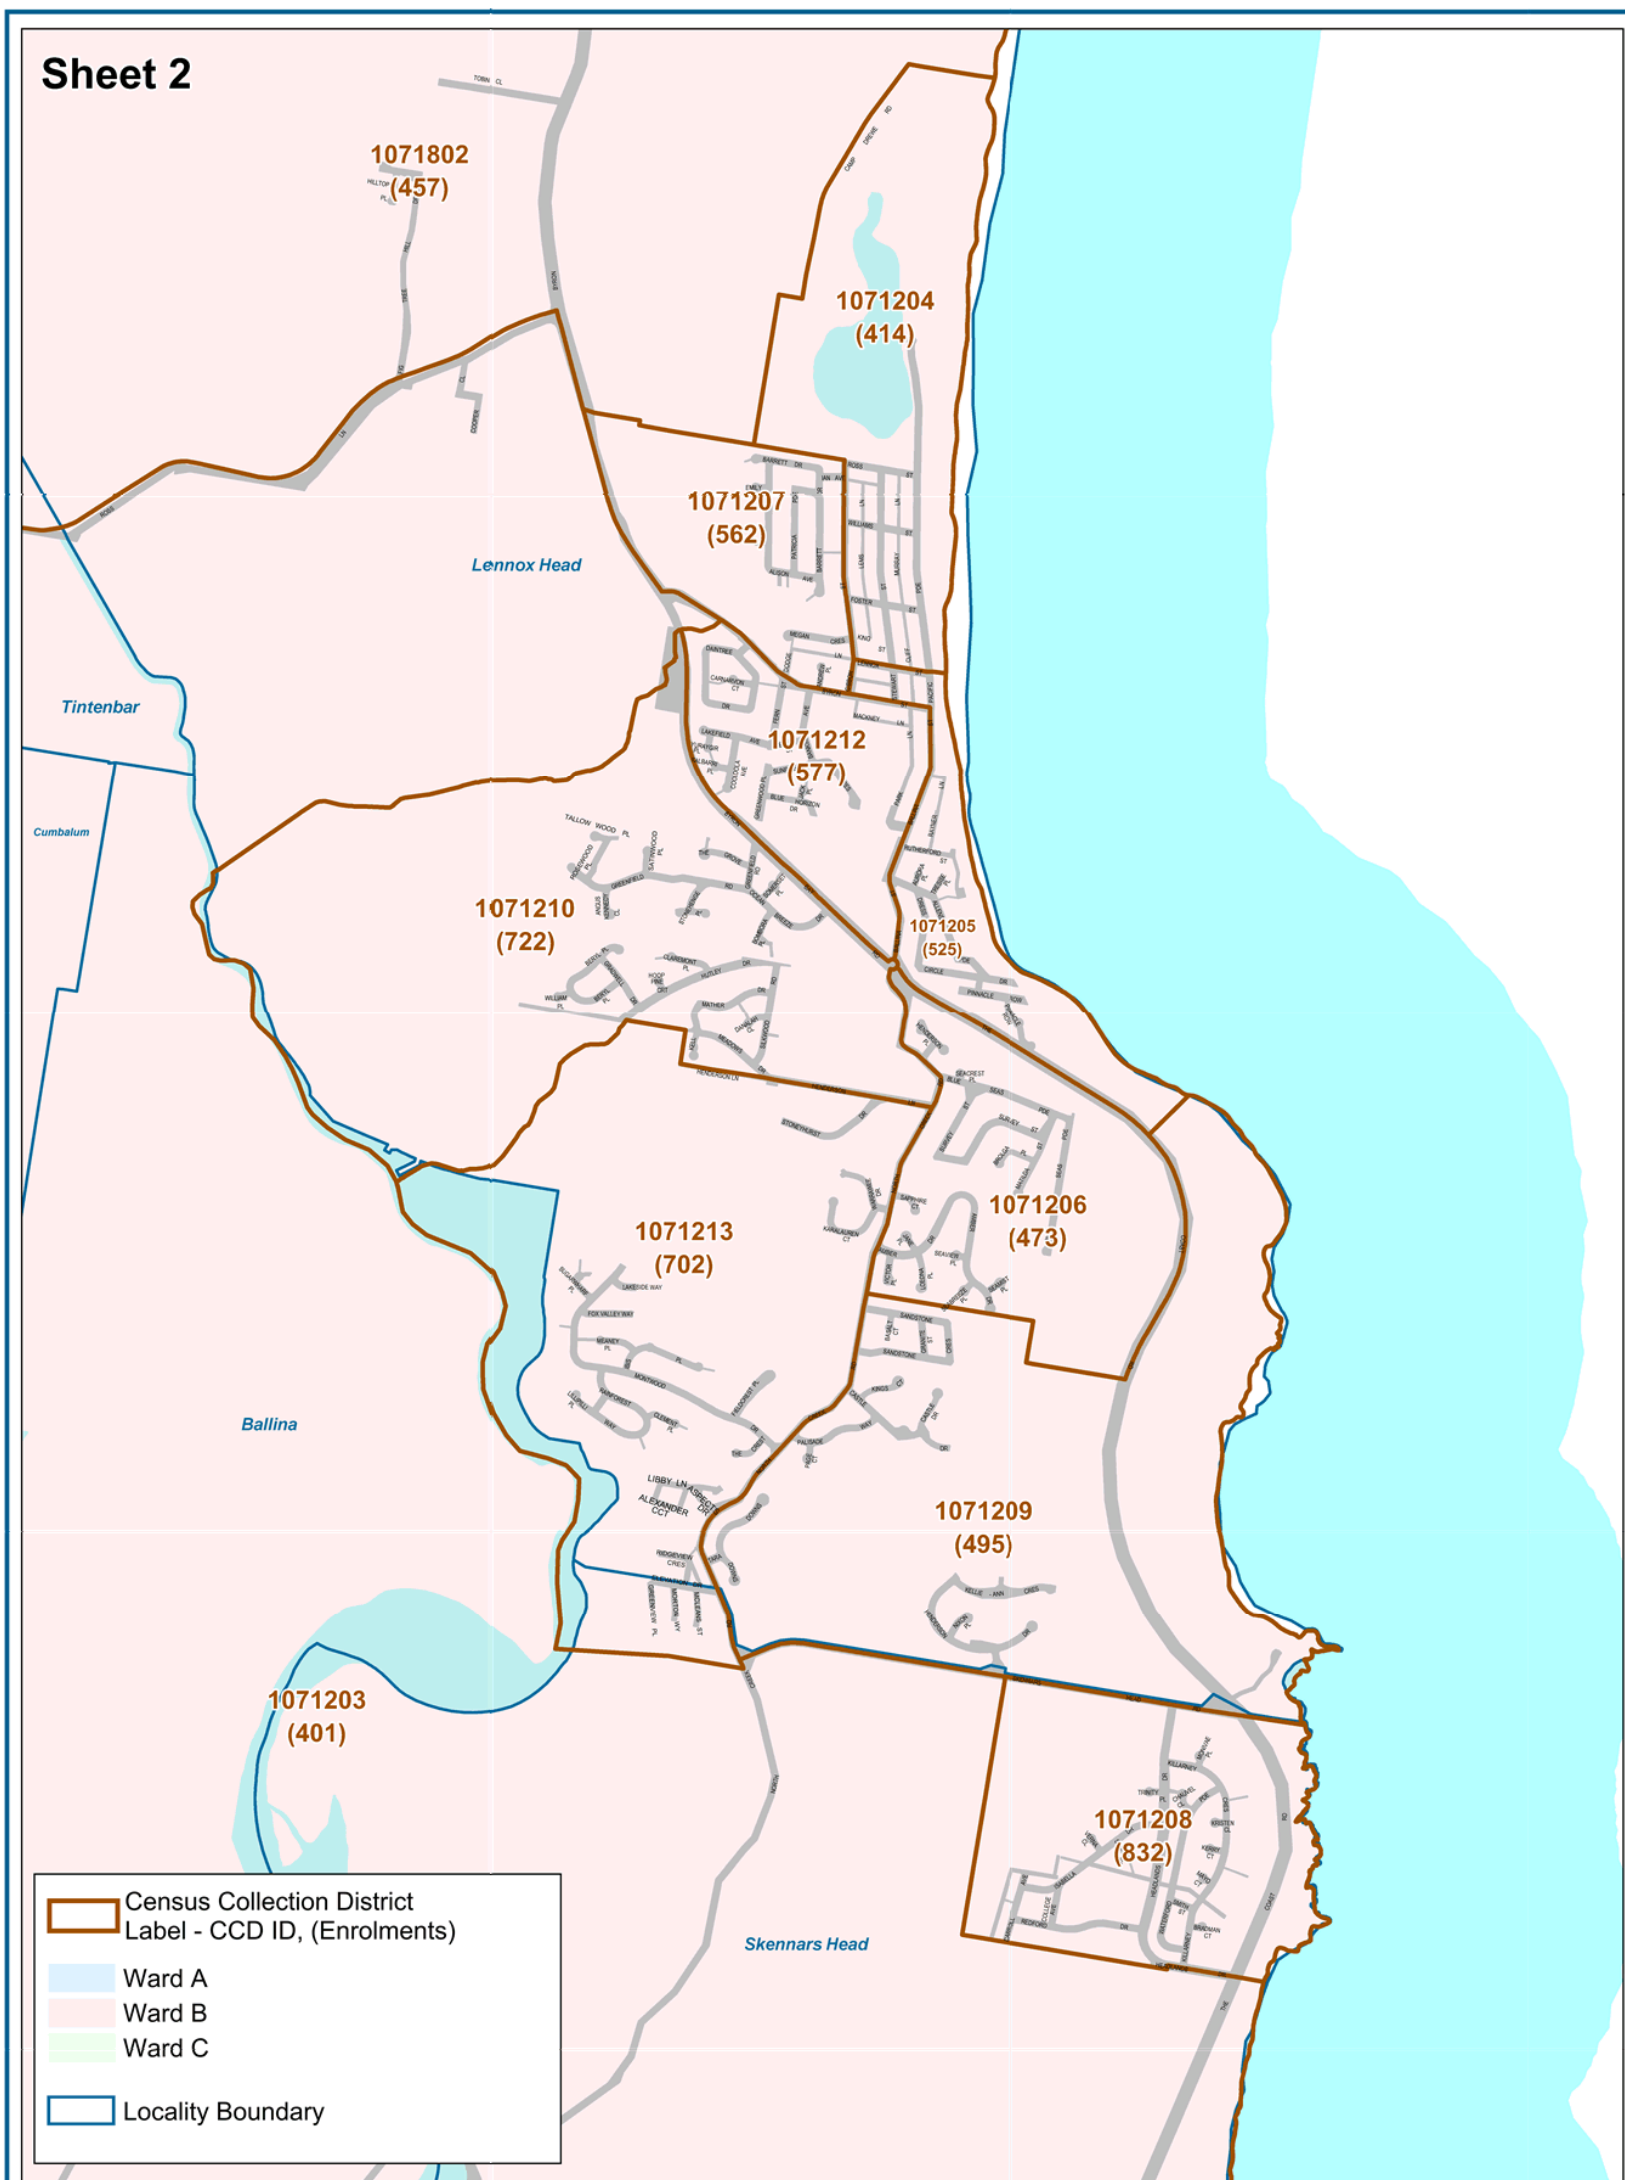

	<p>Ballina LGA Ward Boundaries and Census Collection Districts</p>	
<p><small>DISCLAIMER © Land & Property Information 2014 Although all care is taken in the preparation of this plan, Ballina Shire Council accepts no responsibility for any misprints, errors, omissions or inaccuracies. The information contained within this plan is for pictorial representation only. Do not scale. Accurate measurements should be undertaken by survey.</small></p>		<p>Printed 30/06/2014</p>	

		<p>Ballina LGA (Lennox Head/Skennars Head) Ward Boundaries and Census Collection Districts</p>	
<p><small>DISCLAIMER © Land & Property Information 2014 Although all care is taken in the preparation of this plan, Ballina Shire Council accepts no responsibility for any misprints, errors, omissions or inaccuracies. The information contained within this plan is for pictorial representation only. Do not scale. Accurate measurements should be undertaken by survey.</small></p>		<p>Printed 30/06/2014</p>	

		<p>Ballina LGA (East Ballina) Ward Boundaries and Census Collection Districts</p>	
<p><small>DISCLAIMER © Land & Property Information 2014 Although all care is taken in the preparation of this plan, Ballina Shire Council accepts no responsibility for any misprints, errors, omissions or inaccuracies. The information contained within this plan is for pictorial representation only. Do not scale. Accurate measurements should be undertaken by survey.</small></p>		<p>Printed 30/06/2014</p>	