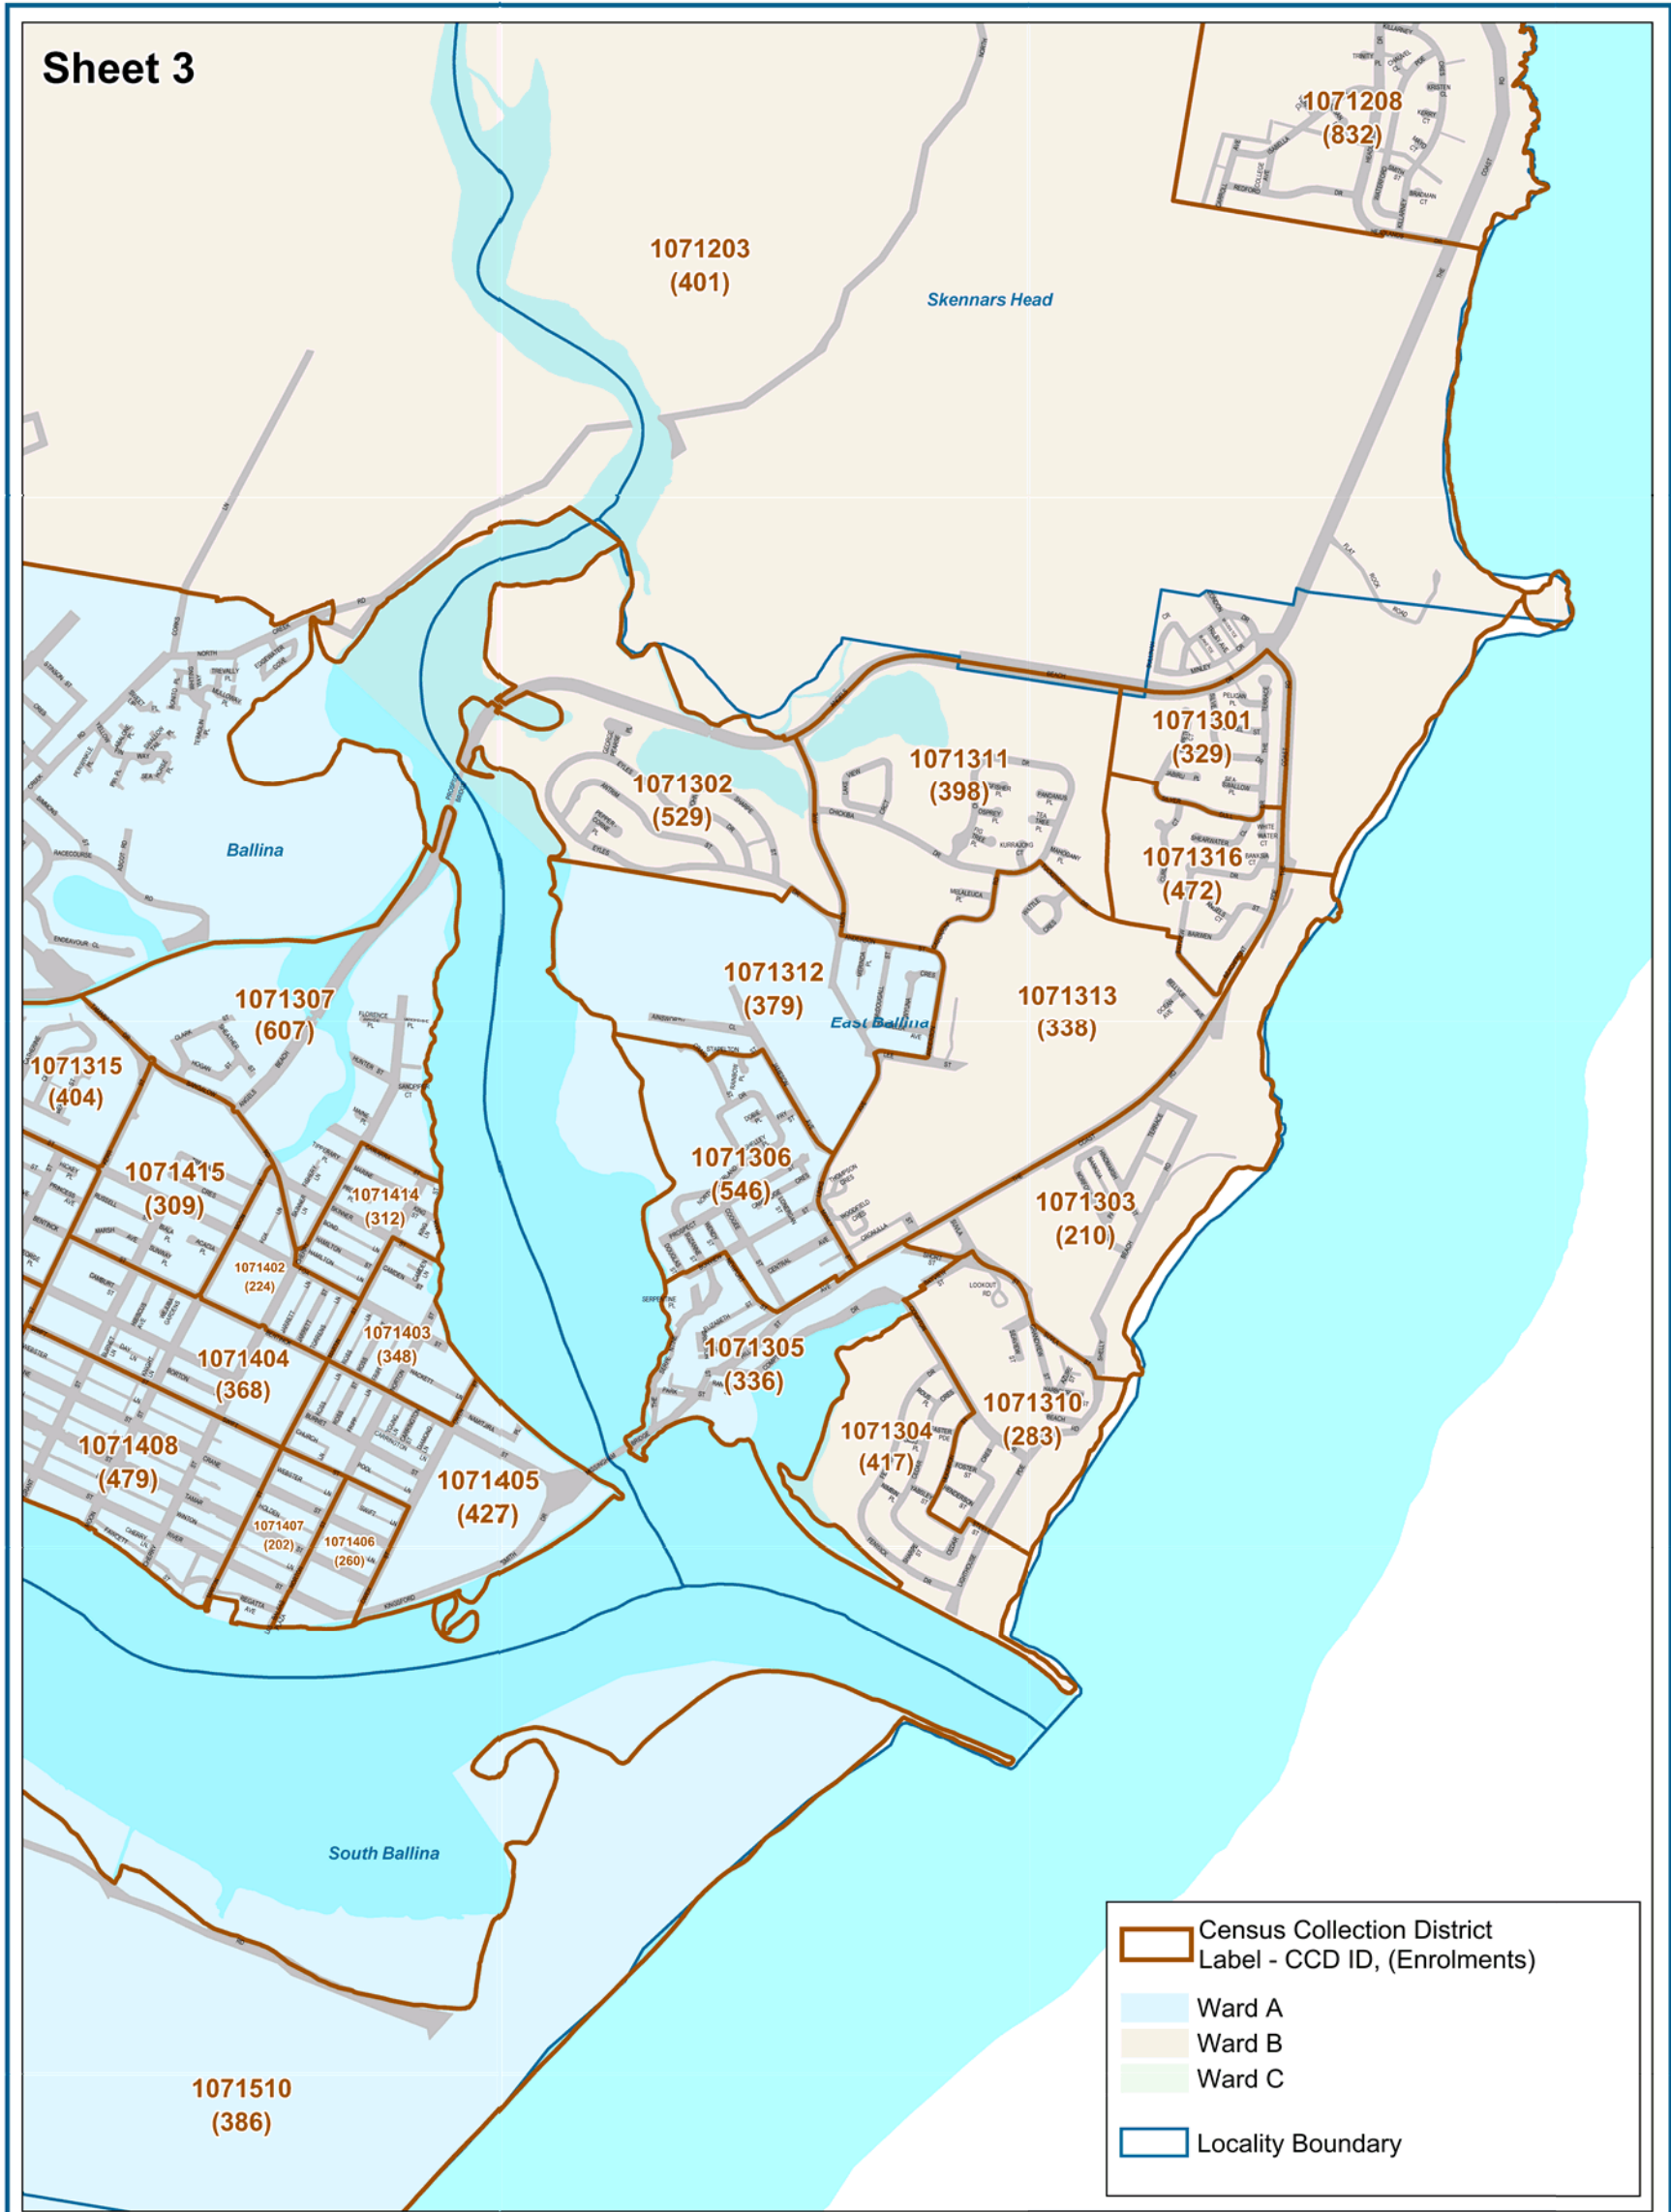

	<p>Ballina LGA Ward Boundaries and Census Collection Districts</p>	
<p><small>DISCLAIMER © Land & Property Information 2014 Although all care is taken in the preparation of this plan, Ballina Shire Council accepts no responsibility for any misprints, errors, omissions or inaccuracies. The information contained within this plan is for pictorial representation only. Do not scale. Accurate measurements should be undertaken by survey.</small></p>		<p>Printed 30/06/2014</p>	

		<p>Ballina LGA (Lennox Head/Skennars Head) Ward Boundaries and Census Collection Districts</p>	
<p><small>DISCLAIMER © Land & Property Information 2014 Although all care is taken in the preparation of this plan, Ballina Shire Council accepts no responsibility for any misprints, errors, omissions or inaccuracies. The information contained within this plan is for pictorial representation only. Do not scale. Accurate measurements should be undertaken by survey.</small></p>		<p>Printed 30/06/2014</p>	