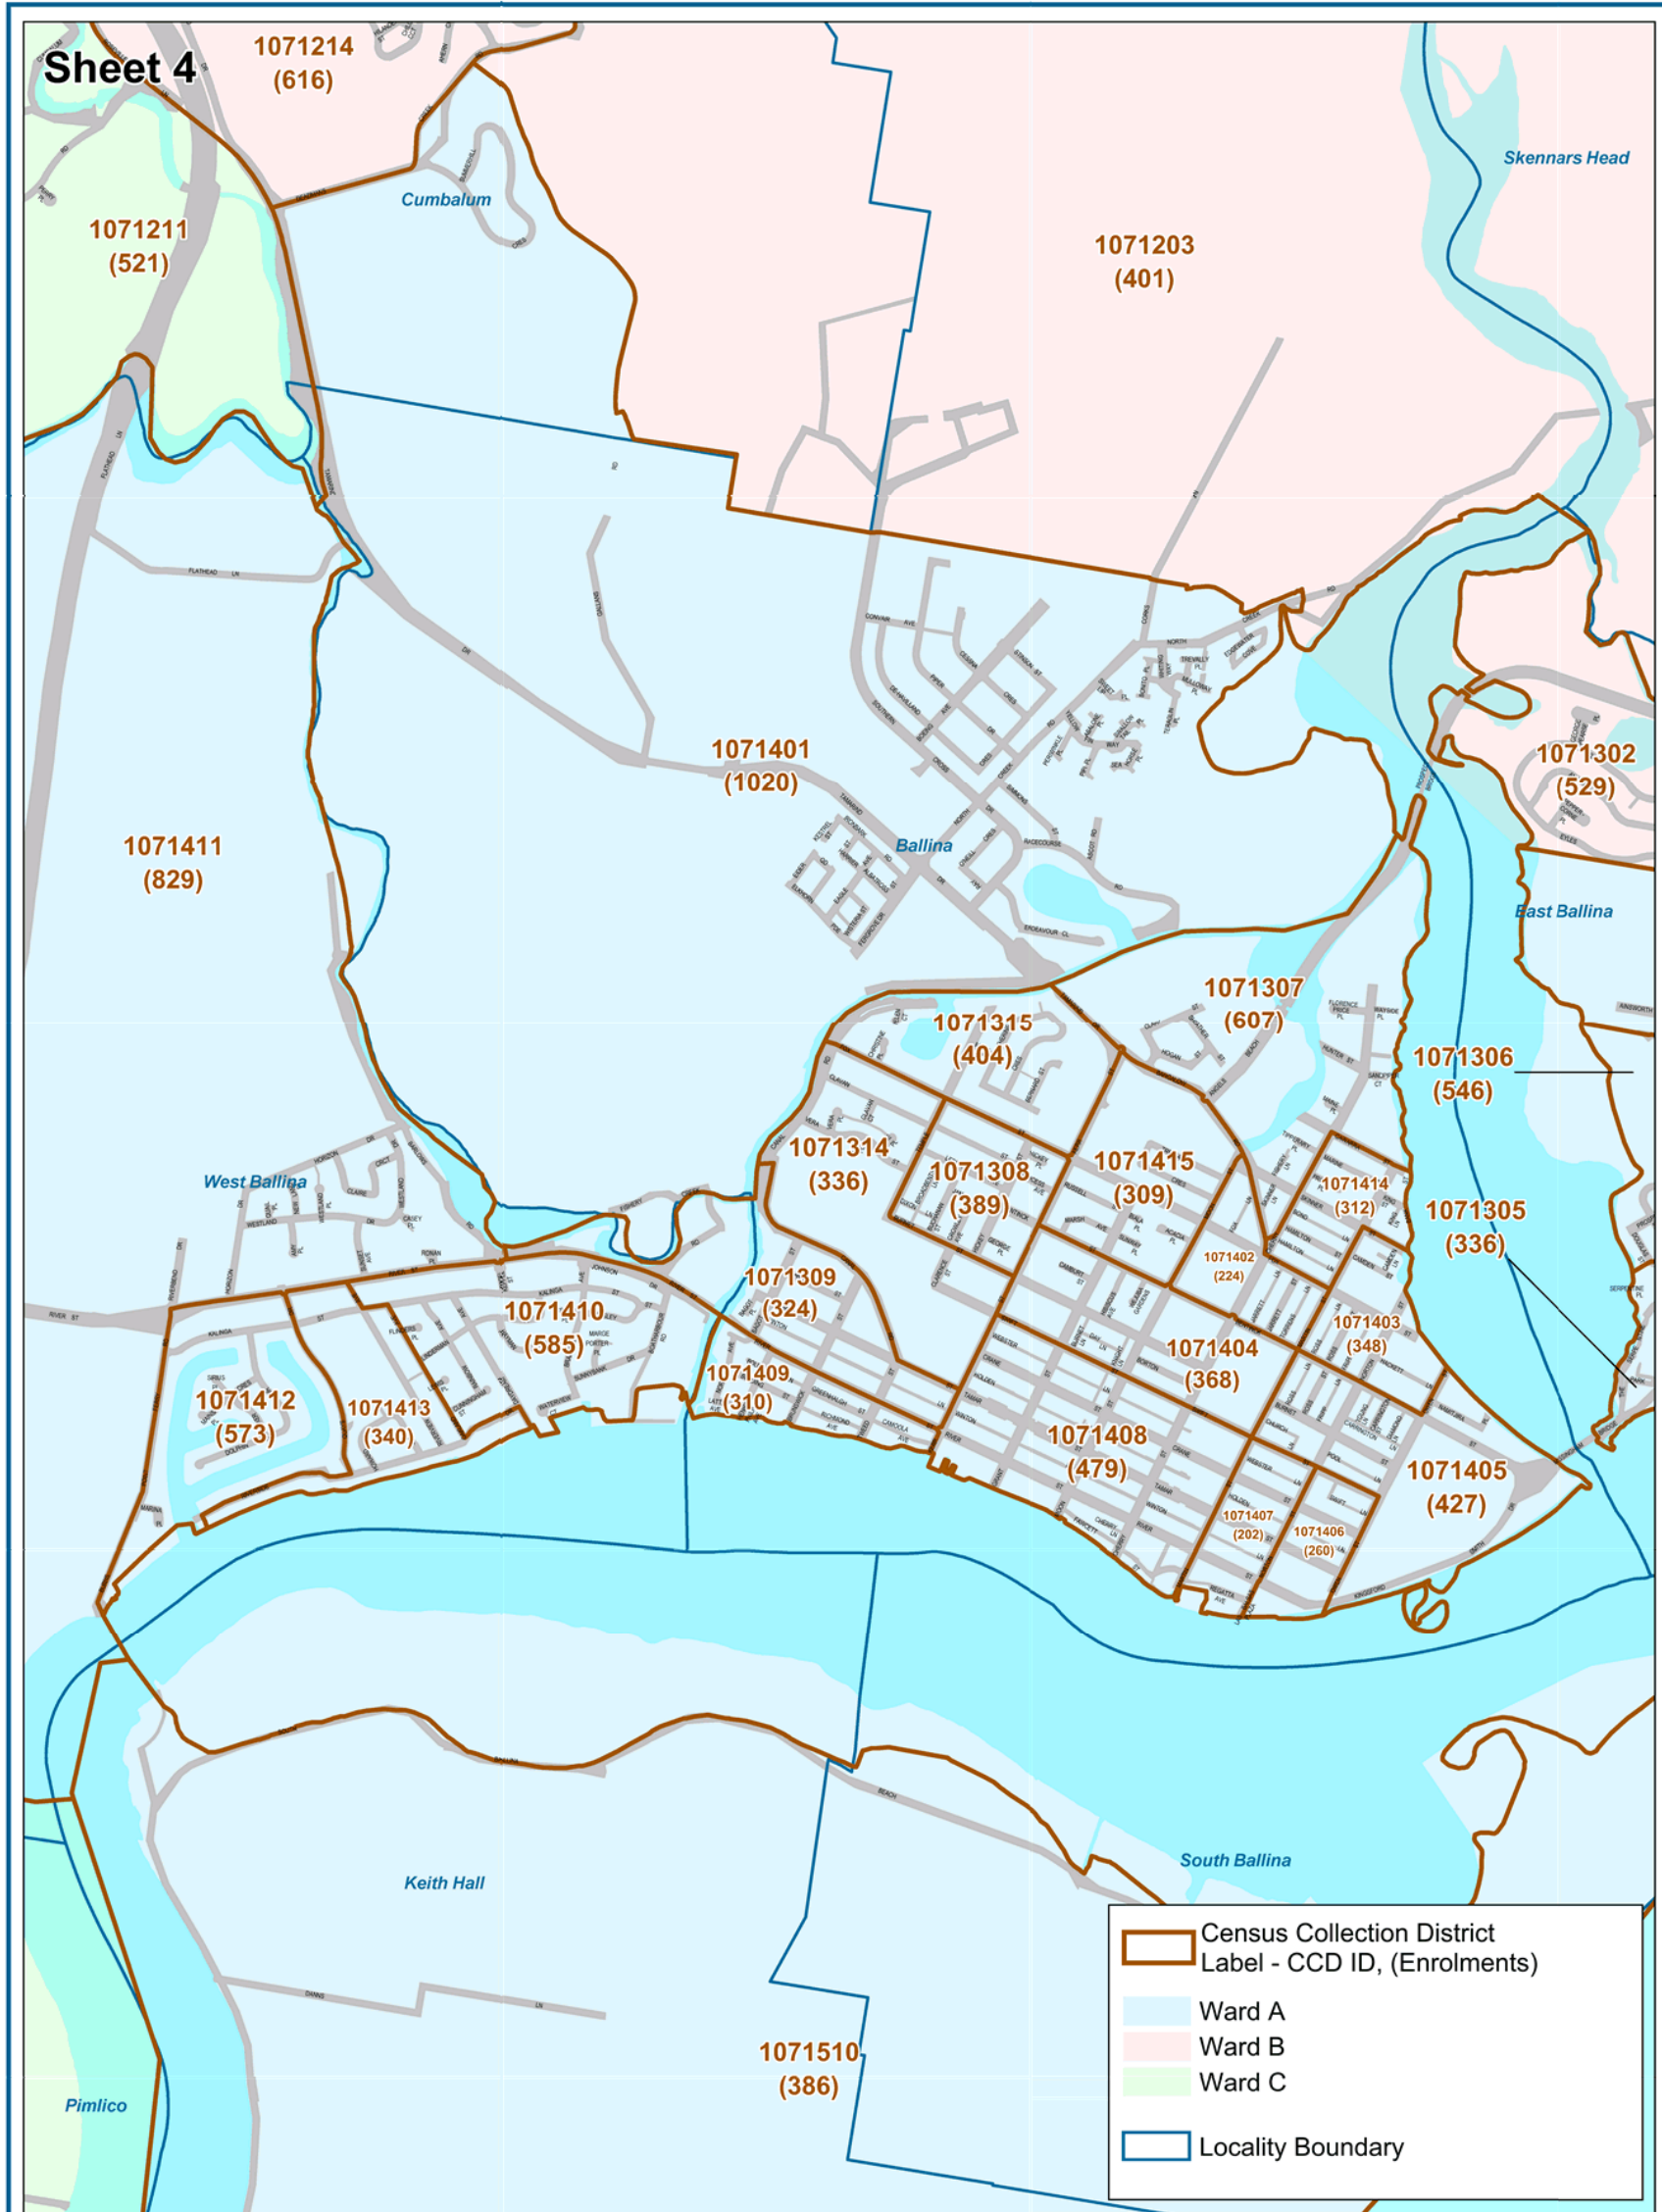

Ballina LGA (Ballina, West Ballina) Ward Boundaries and Census Collection Districts	
DISCLAIMER © Land & Property Information 2014 Although all care is taken in the preparation of this plan, Ballina Shire Council accepts no responsibility for any misprints, errors, omissions or inaccuracies. The information contained within this plan is for pictorial representation only. Do not scale. Accurate measurements should be undertaken by survey.		Printed 30/06/2014