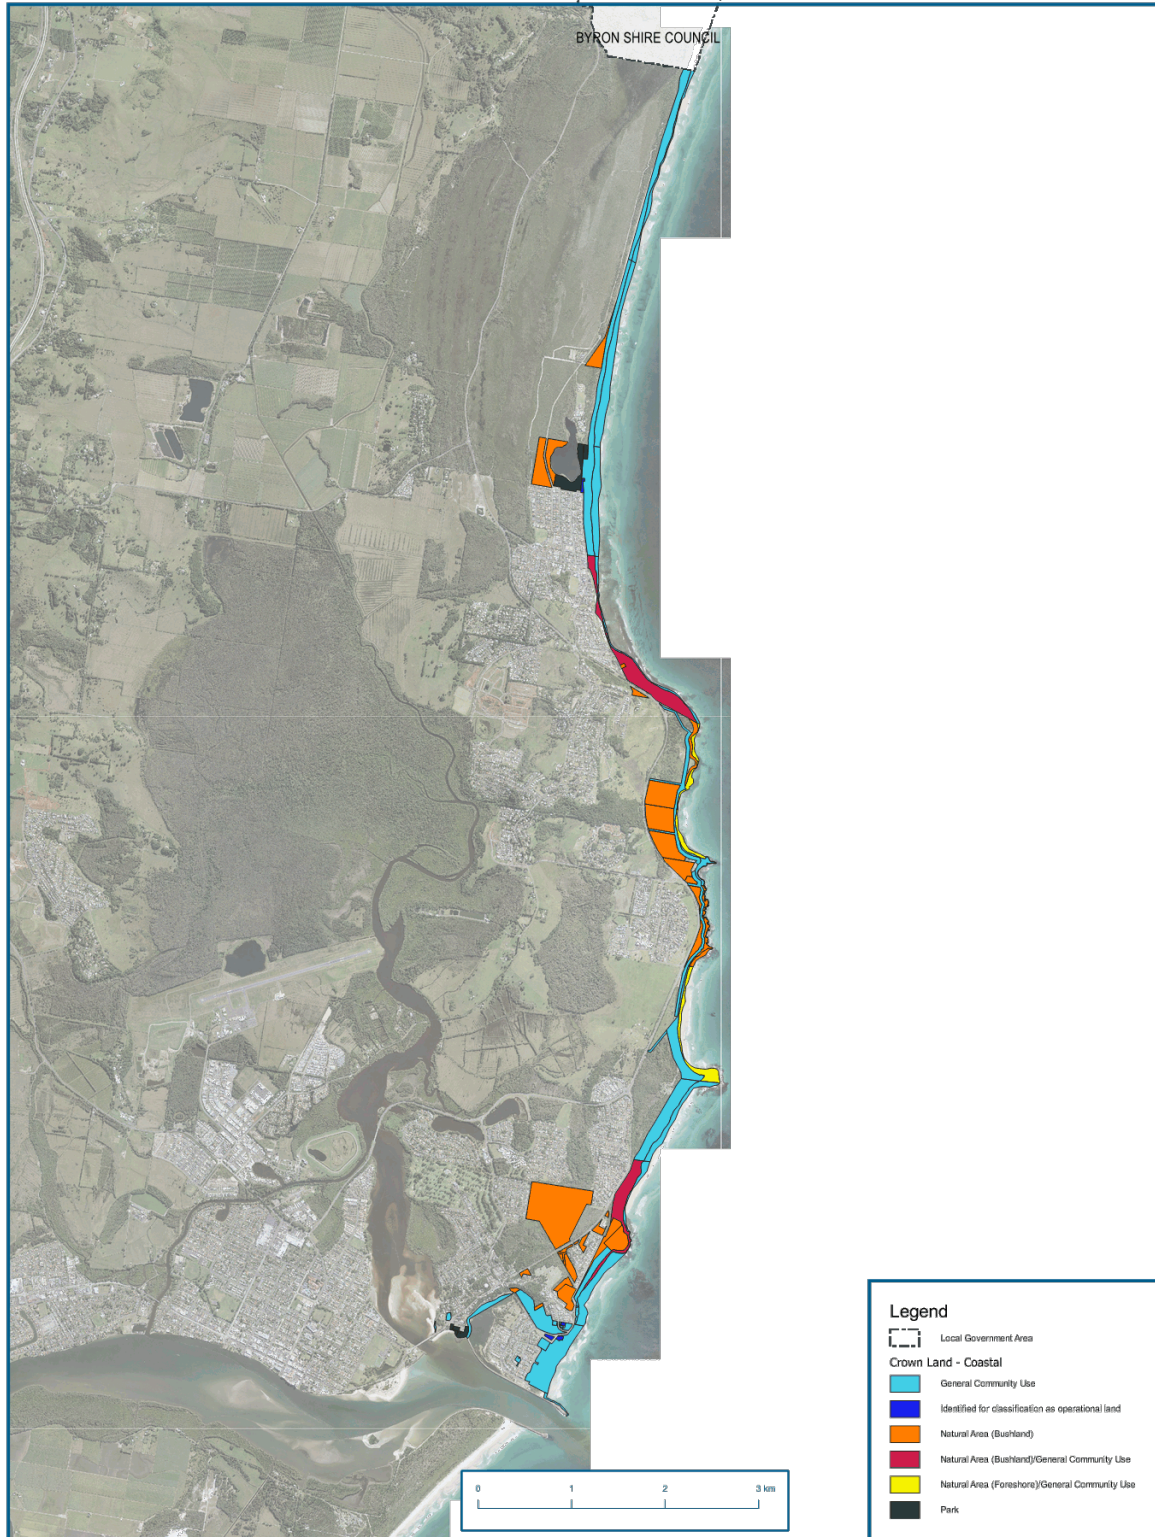

	<h3>Crown Land Overview</h3>	
<small>DISCLAIMER © NSW Spatial Services 2019 Although all care has been taken in the preparation of this plan, Ballina Shire Council accepts no responsibility for any misprints, errors, omissions or inaccuracies. The information contained within this plan is for pictorial representation only. Do not scale. Accurate measurements should be undertaken by survey.</small>	<small>Printed 22/5/2019</small>	

		<h3>Crown Land Overview - Coastal</h3>	
<small>DISCLAIMER © NSW Spatial Services 2019 Although all care has been taken in the preparation of this plan, Ballina Shire Council accepts no responsibility for any misprints, errors, omissions or inaccuracies. The information contained within this plan is for pictorial representation only. Do not scale. Accurate measurements should be undertaken by survey.</small>		<small>Printed 22/5/2019</small>	