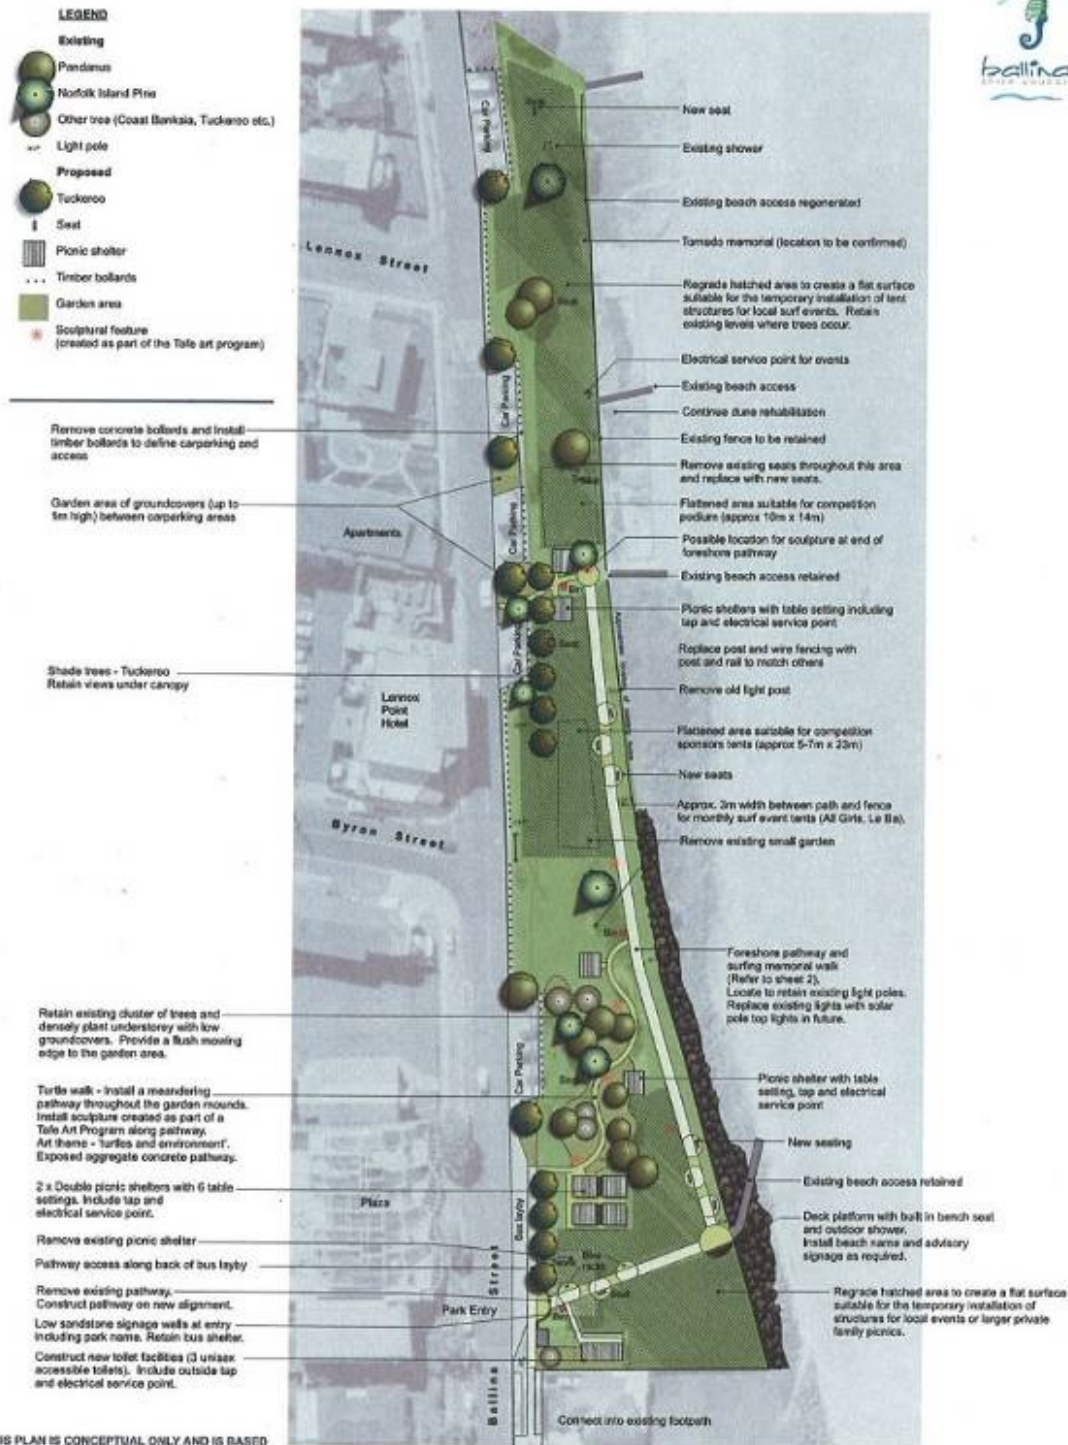

11.1 Lennox Foreshore Park - Draft Master Plan

Lennox Head Foreshore Parkland
DRAFT MASTER PLAN

Prepared by design team ink