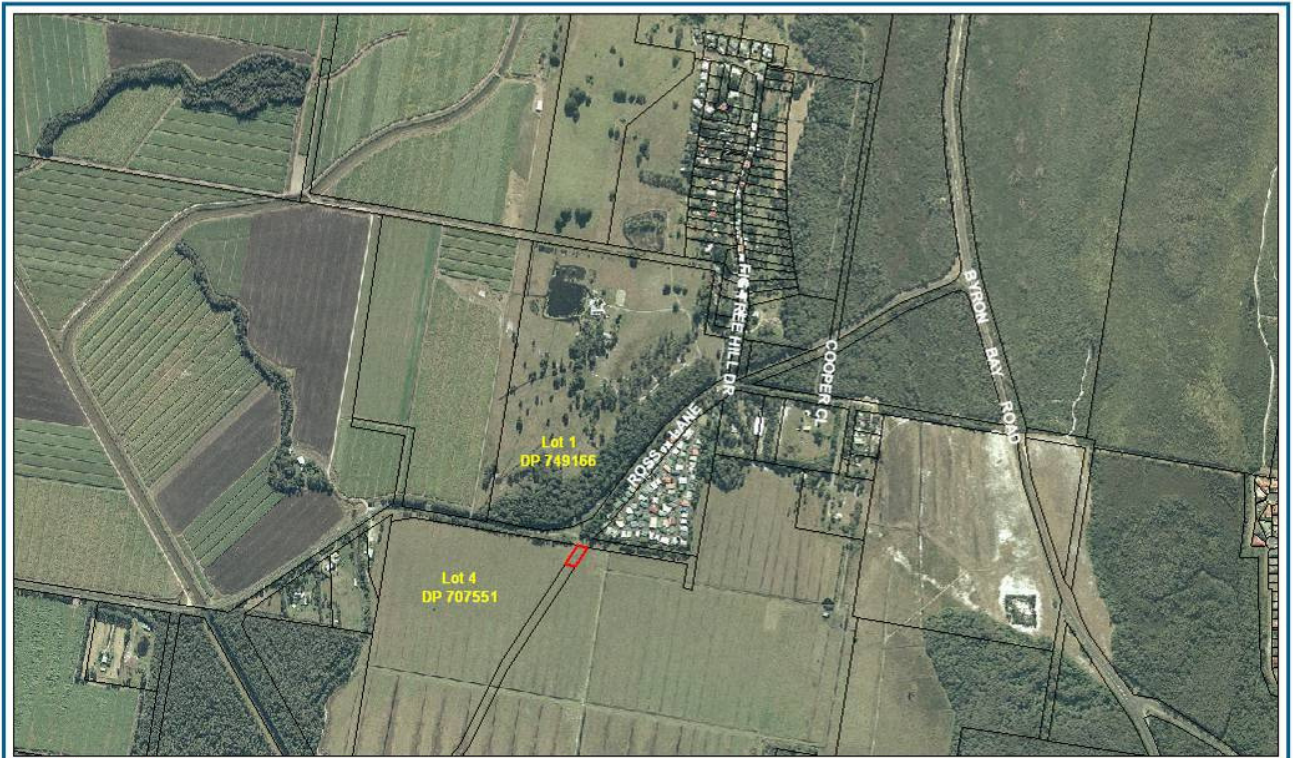

10.6 Lennox Head Rural Fire Shed - Relocation

2004 Aerial Photography Plateau Imagery

Proposed Location of Rural Fire Brigade Depot

**Proposed Location - Lennox Head Rural Fire Brigade Depot
Coast Road Lennox Head - Road Reserve**

DISCLAIMER © Department of Land © 2007
Although all care is taken in the preparation of this plan, Ballina Shire Council accepts no responsibility for any misprints, errors, omissions or inaccuracies. The information contained within this plan is for pictorial representation only. Do not scale. Accurate measurements should be undertaken by survey.

Printed
13/08/2007

		<p>Unconstructed Crown road reserve - 50 metres off Ross Land Lennox Head Aerials flown 2004 (Plateau Images)</p>	
<p><small>DISCLAIMER © Department of Lands 2009 Although all care is taken in the preparation of this plan, Ballina Shire Council accepts no responsibility for any misprints, errors, omissions or inaccuracies. The information contained within this plan is for pictorial representation only. Do not scale. Accurate measurements should be undertaken by a surveyor.</small></p>		<p>Printed 09/06/2009</p>	