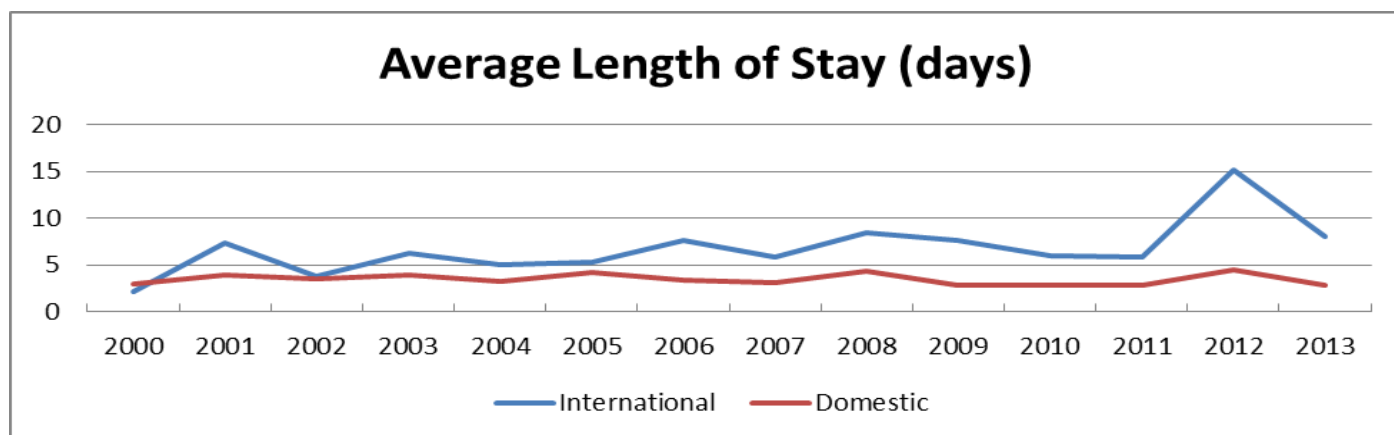

# Ballina Shire Visitor Statistics

Year ending September 2000 – Year ending September 2013

## Overnight Visitor Numbers to the Ballina Shire

Overnight Visitor Numbers		
Year ending Sept	International Visitor Numbers	Domestic Visitor Numbers
2000	14,127	332,797
2001	18,407	266,508
2002	13,682	263,547
2003	17,260	303,857
2004	14,041	329,529
2005	12,310	199,874
2006	12,955	275,399
2007	14,777	248,974
2008	16,032	237,394
2009	18,159	200,525
2010	17,524	311,173
2011	12,948	306,000
2012	13,756	268,000
2013	11,261	276,000

**Visitor Nights in the Ballina Shire**

Visitor Nights		
Year ending Sept	International Visitor Nights	Domestic Visitor Nights
2000	31,590	1,014,824
2001	135,407	1,051,993
2002	52,143	913,151
2003	108,998	1,170,915
2004	70,989	1,070,210
2005	64,704	847,355
2006	98,259	934,582
2007	84,975	771,946
2008	134,372	1,042,393
2009	140,260	563,211
2010	104,658	908,968
2011	75,153	856,000
2012	208,189	1,195,000
2013	91,420	784,000

Average Length of Stay (days)

Average Length of Stay			
Year ending Sept		International	Domestic
	2000	2.2	3
	2001	7.4	3.9
	2002	3.8	3.5
	2003	6.3	3.9
	2004	5.1	3.2
	2005	5.3	4.2
	2006	7.6	3.4
	2007	5.8	3.1
	2008	8.4	4.4
	2009	7.7	2.8
	2010	6	2.9
	2011	5.8	2.8
	2012	15.1	4.5
	2013	8.1	2.8