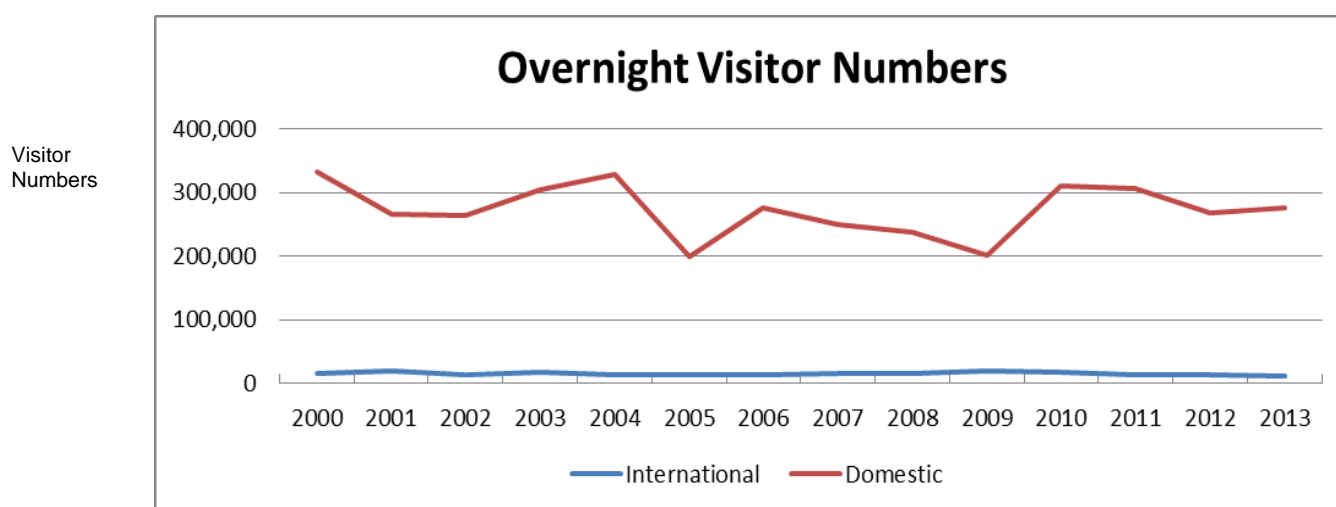

# Ballina Shire Visitor Statistics

Year ending September 2000 – Year ending September 2013

## Overnight Visitor Numbers to the Ballina Shire

Overnight Visitor Numbers		
Year ending Sept	International Visitor Numbers	Domestic Visitor Numbers
2000	14,127	332,797
2001	18,407	266,508
2002	13,682	263,547
2003	17,260	303,857
2004	14,041	329,529
2005	12,310	199,874
2006	12,955	275,399
2007	14,777	248,974
2008	16,032	237,394
2009	18,159	200,525
2010	17,524	311,173
2011	12,948	306,000
2012	13,756	268,000
2013	11,261	276,000

**Visitor Nights in the Ballina Shire**

Visitor Nights		
Year ending Sept	International Visitor Nights	Domestic Visitor Nights
2000	31,590	1,014,824
2001	135,407	1,051,993
2002	52,143	913,151
2003	108,998	1,170,915
2004	70,989	1,070,210
2005	64,704	847,355
2006	98,259	934,582
2007	84,975	771,946
2008	134,372	1,042,393
2009	140,260	563,211
2010	104,658	908,968
2011	75,153	856,000
2012	208,189	1,195,000
2013	91,420	784,000