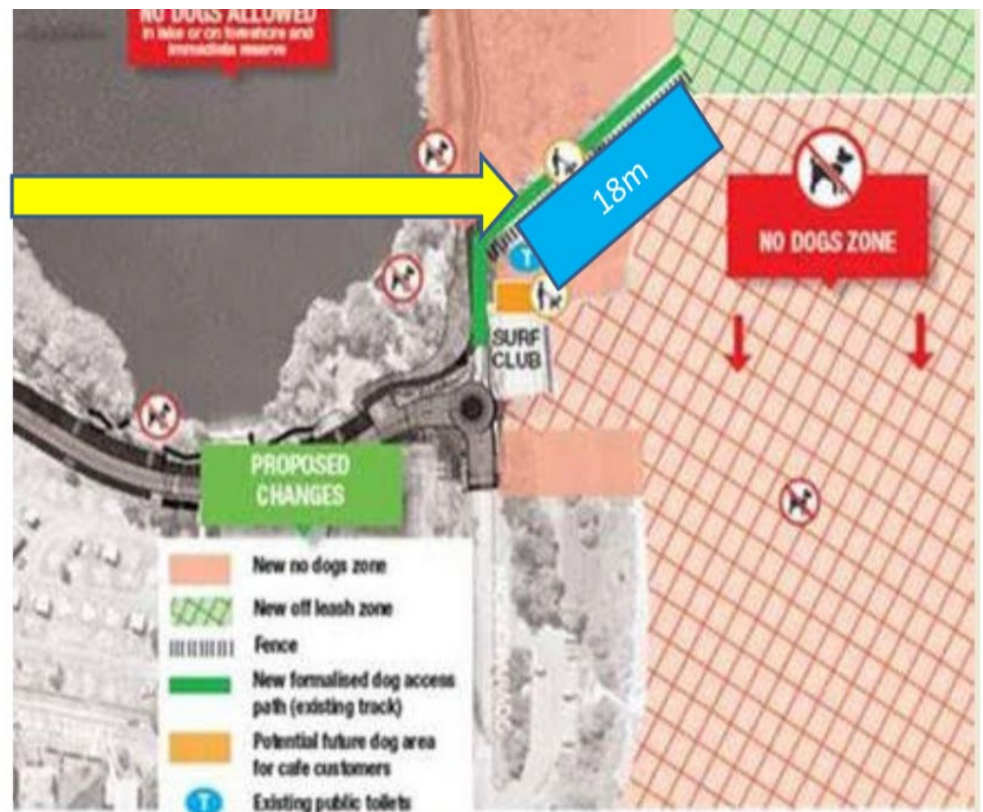

11.2 Notice of Motion - Lennox Head Beach - Dog Access

18m

Proposed 18 metre Zone for dogs to be on leash and use Grass and seating within this space Enabling dog owners to order at the cafe

I support Dogs on a leash to be allowed within an 18 metre zone South of the dog access path