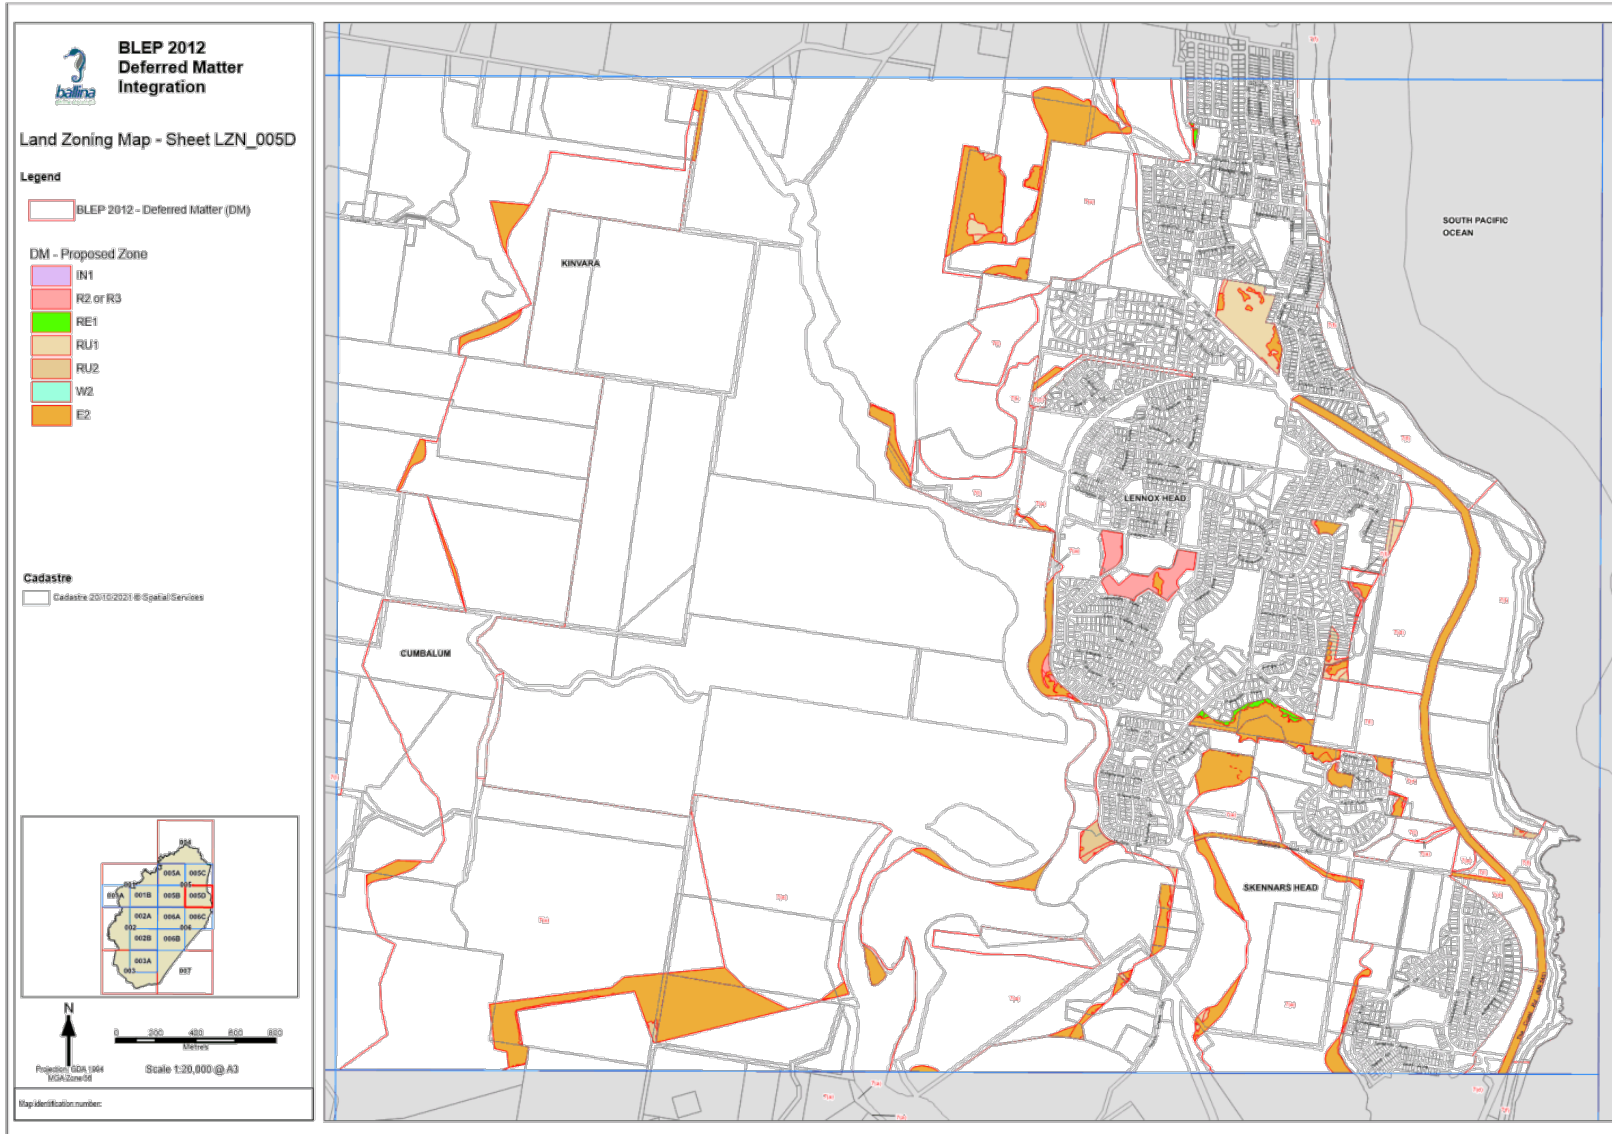

8.3 **Ballina Local Environmental Plan 2012 - Deferred Matters Integration**

Map Set Cover Sheet - BLEP 2012 Deferred Matter Integration	
Land Zoning Map Sheet Reference:	Description:
LGA Aerial	Shire overview showing all Deferred Matter (DM) areas.
LGA	Shire overview showing all DM areas. Areas identified for integration into the BLEP 2012 shown coloured. Other DM areas remain zoned environmental protection under the BLEP 1987.
Map Sheet LZN_001	Areas identified for integration into the BLEP 2012 shown coloured. Other DM areas remain zoned environmental protection under the BLEP 1987.
Map Sheet LZN_001A	
Map Sheet LZN_001B	
Map Sheet LZN_002	
Map Sheet LZN_002A	
Map Sheet LZN_002B	
Map Sheet LZN_003	
Map Sheet LZN_003A	
Map Sheet LZN_004	
Map Sheet LZN_005A	
Map Sheet LZN_005B	
Map Sheet LZN_005C	
Map Sheet LZN_005D	
Map Sheet LZN_006	
Map Sheet LZN_006A	
Map Sheet LZN_006B	
Map Sheet LZN_006C	
Map Sheet LZN_007	

8.3 Ballina Local Environmental Plan 2012 - Deferred Matters Integration

8.3 Ballina Local Environmental Plan 2012 - Deferred Matters Integration

8.3 Ballina Local Environmental Plan 2012 - Deferred Matters Integration

8.3 Ballina Local Environmental Plan 2012 - Deferred Matters Integration

8.3 **Ballina Local Environmental Plan 2012 - Deferred Matters Integration**

8.3 Ballina Local Environmental Plan 2012 - Deferred Matters Integration