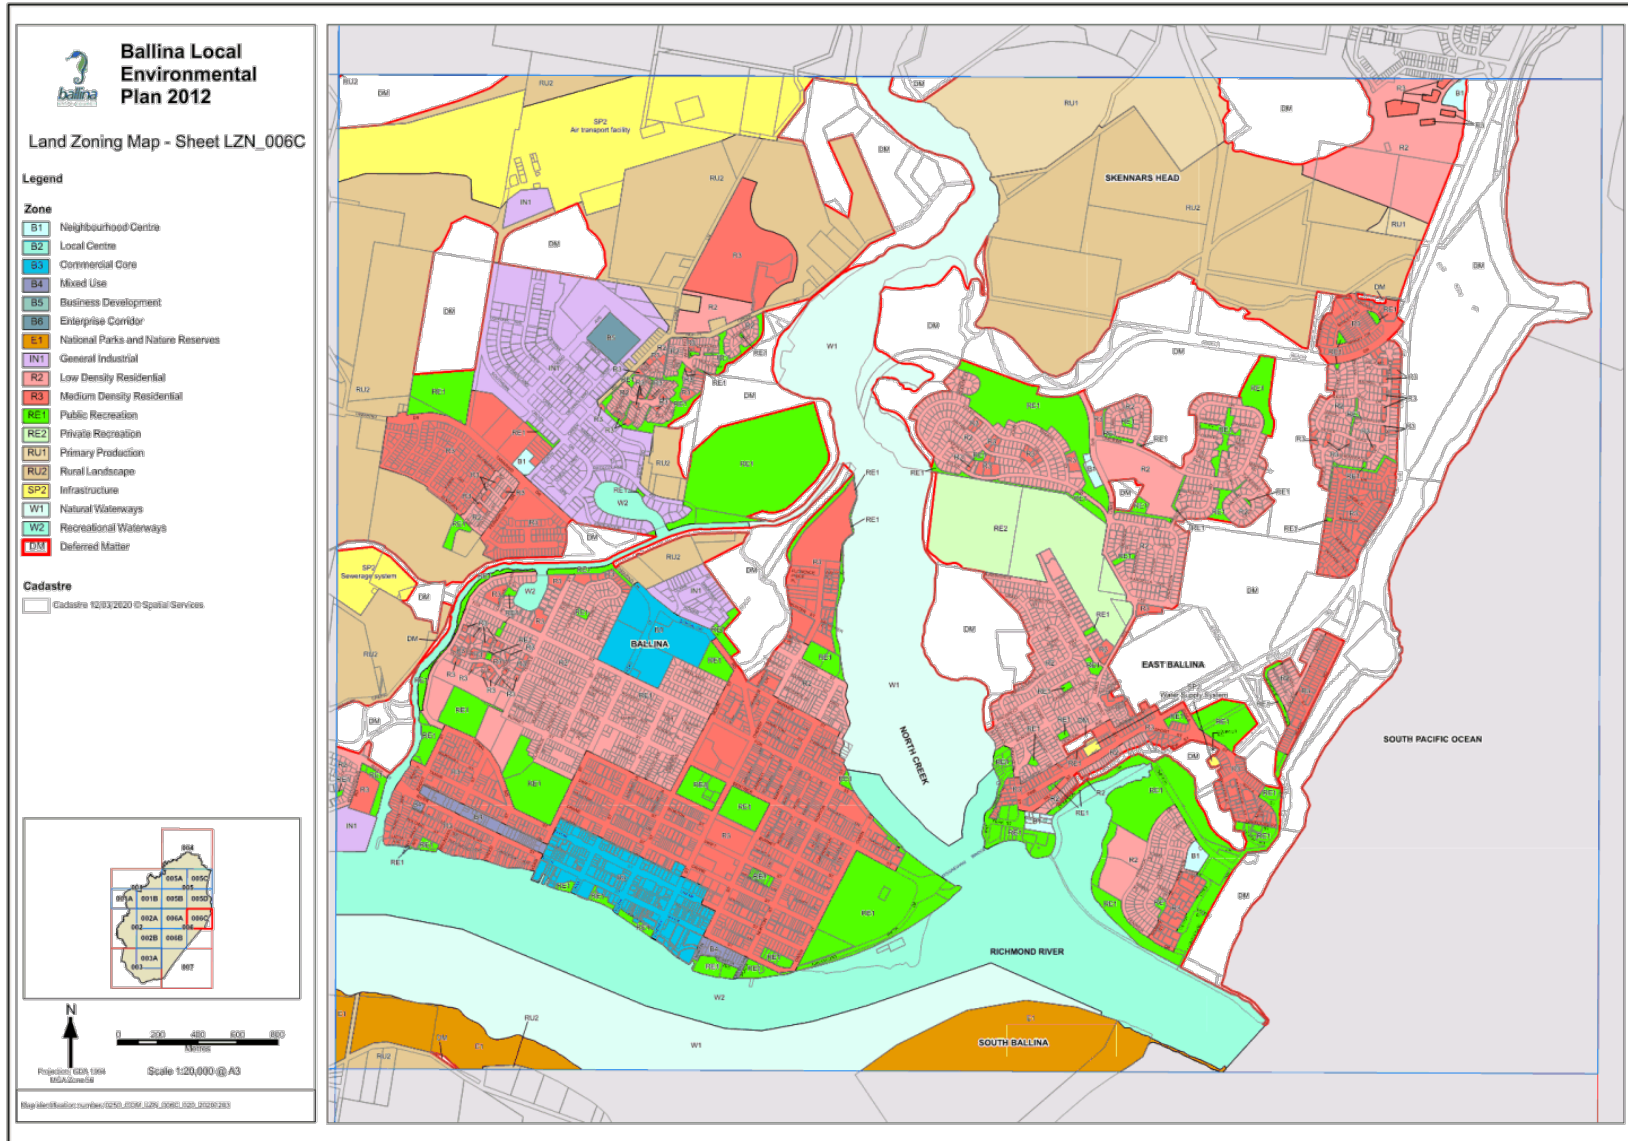

8.3 **Ballina Local Environmental Plan 2012 - Deferred Matters Integration**

Map Set Cover Sheet - BLEP 2012 Deferred Matter Integration	
Land Zoning Map Sheet Reference:	Description:
LGA Aerial	Shire overview showing all Deferred Matter (DM) areas.
LGA	Shire overview showing all DM areas. Areas identified for integration into the BLEP 2012 shown coloured. Other DM areas remain zoned environmental protection under the BLEP 1987.
Map Sheet LZN_001	Areas identified for integration into the BLEP 2012 shown coloured. Other DM areas remain zoned environmental protection under the BLEP 1987.
Map Sheet LZN_001A	
Map Sheet LZN_001B	
Map Sheet LZN_002	
Map Sheet LZN_002A	
Map Sheet LZN_002B	
Map Sheet LZN_003	
Map Sheet LZN_003A	
Map Sheet LZN_004	
Map Sheet LZN_005A	
Map Sheet LZN_005B	
Map Sheet LZN_005C	
Map Sheet LZN_005D	
Map Sheet LZN_006	
Map Sheet LZN_006A	
Map Sheet LZN_006B	
Map Sheet LZN_006C	
Map Sheet LZN_007	

8.3 Ballina Local Environmental Plan 2012 - Deferred Matters Integration

8.3 Ballina Local Environmental Plan 2012 - Deferred Matters Integration

8.3 Ballina Local Environmental Plan 2012 - Deferred Matters Integration