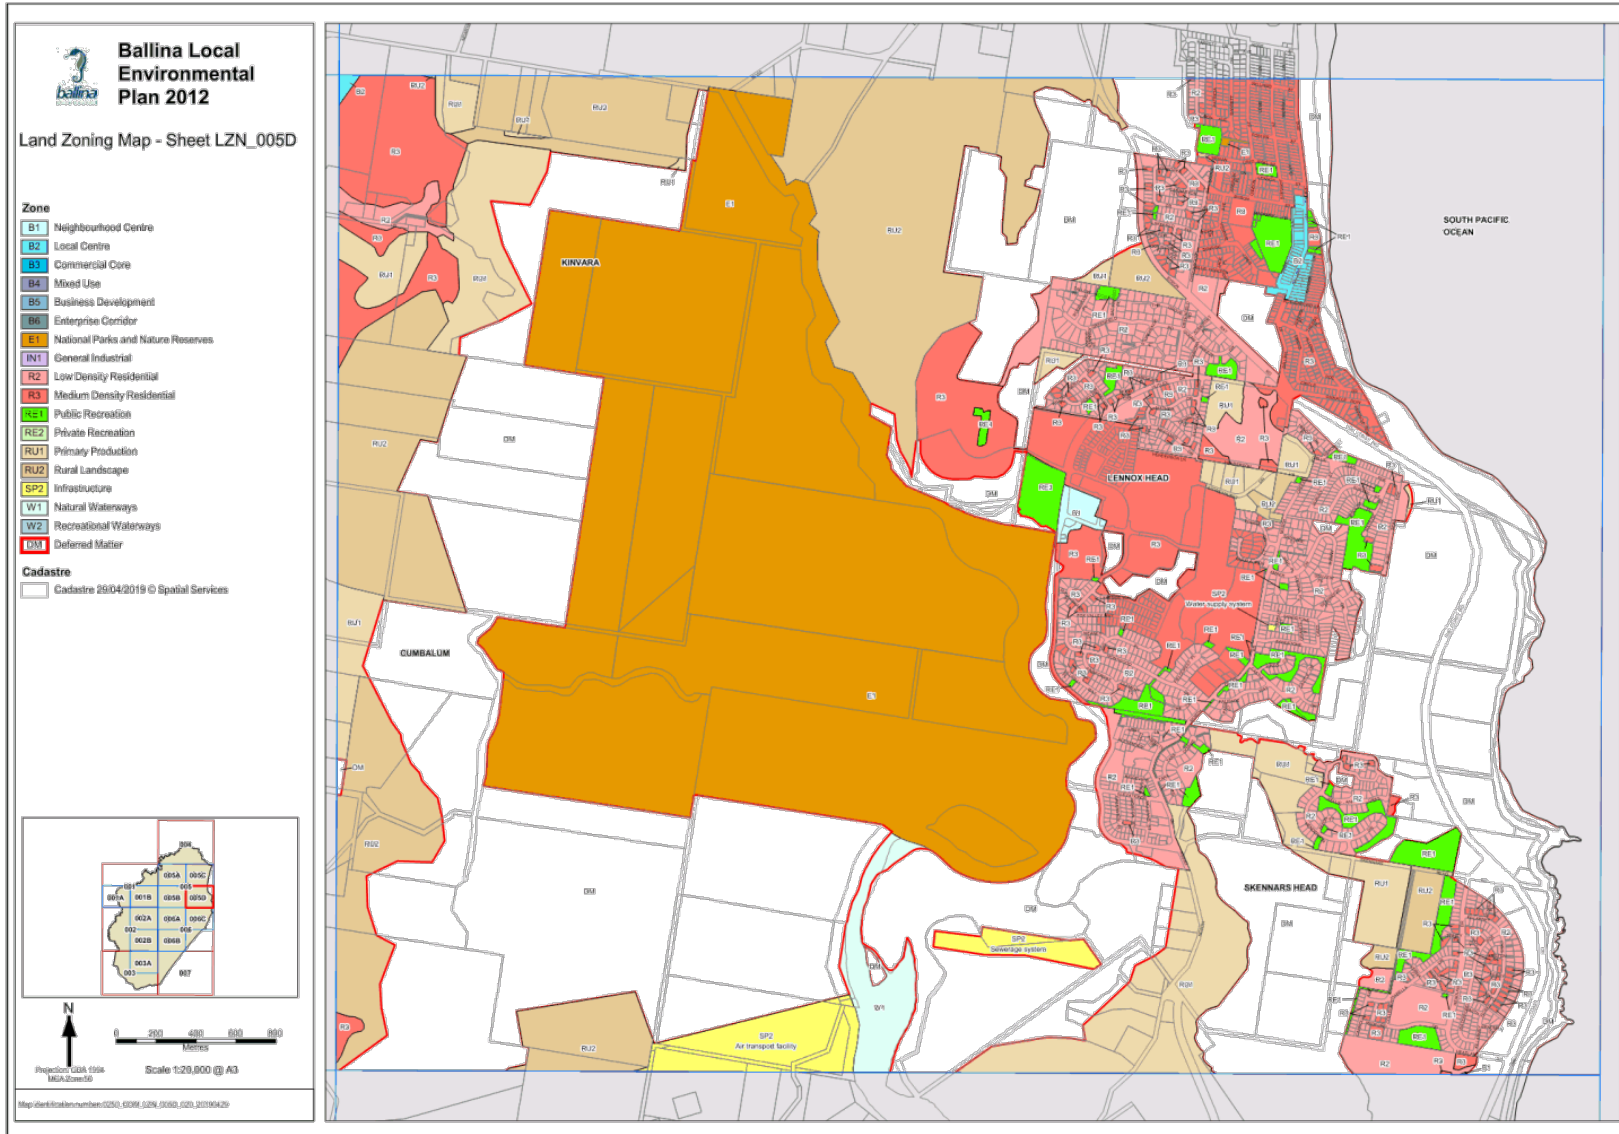

8.3 **Ballina Local Environmental Plan 2012 - Deferred Matters Integration**

Map Set Cover Sheet - BLEP 2012 Deferred Matter Integration	
Land Zoning Map Sheet Reference:	Description:
LGA Aerial	Shire overview showing all Deferred Matter (DM) areas.
LGA	Shire overview showing all DM areas. Areas identified for integration into the BLEP 2012 shown coloured. Other DM areas remain zoned environmental protection under the BLEP 1987.
Map Sheet LZN_001	Areas identified for integration into the BLEP 2012 shown coloured. Other DM areas remain zoned environmental protection under the BLEP 1987.
Map Sheet LZN_001A	
Map Sheet LZN_001B	
Map Sheet LZN_002	
Map Sheet LZN_002A	
Map Sheet LZN_002B	
Map Sheet LZN_003	
Map Sheet LZN_003A	
Map Sheet LZN_004	
Map Sheet LZN_005A	
Map Sheet LZN_005B	
Map Sheet LZN_005C	
Map Sheet LZN_005D	
Map Sheet LZN_006	
Map Sheet LZN_006A	
Map Sheet LZN_006B	
Map Sheet LZN_006C	
Map Sheet LZN_007	

8.3 Ballina Local Environmental Plan 2012 - Deferred Matters Integration

8.3 Ballina Local Environmental Plan 2012 - Deferred Matters Integration

8.3 Ballina Local Environmental Plan 2012 - Deferred Matters Integration