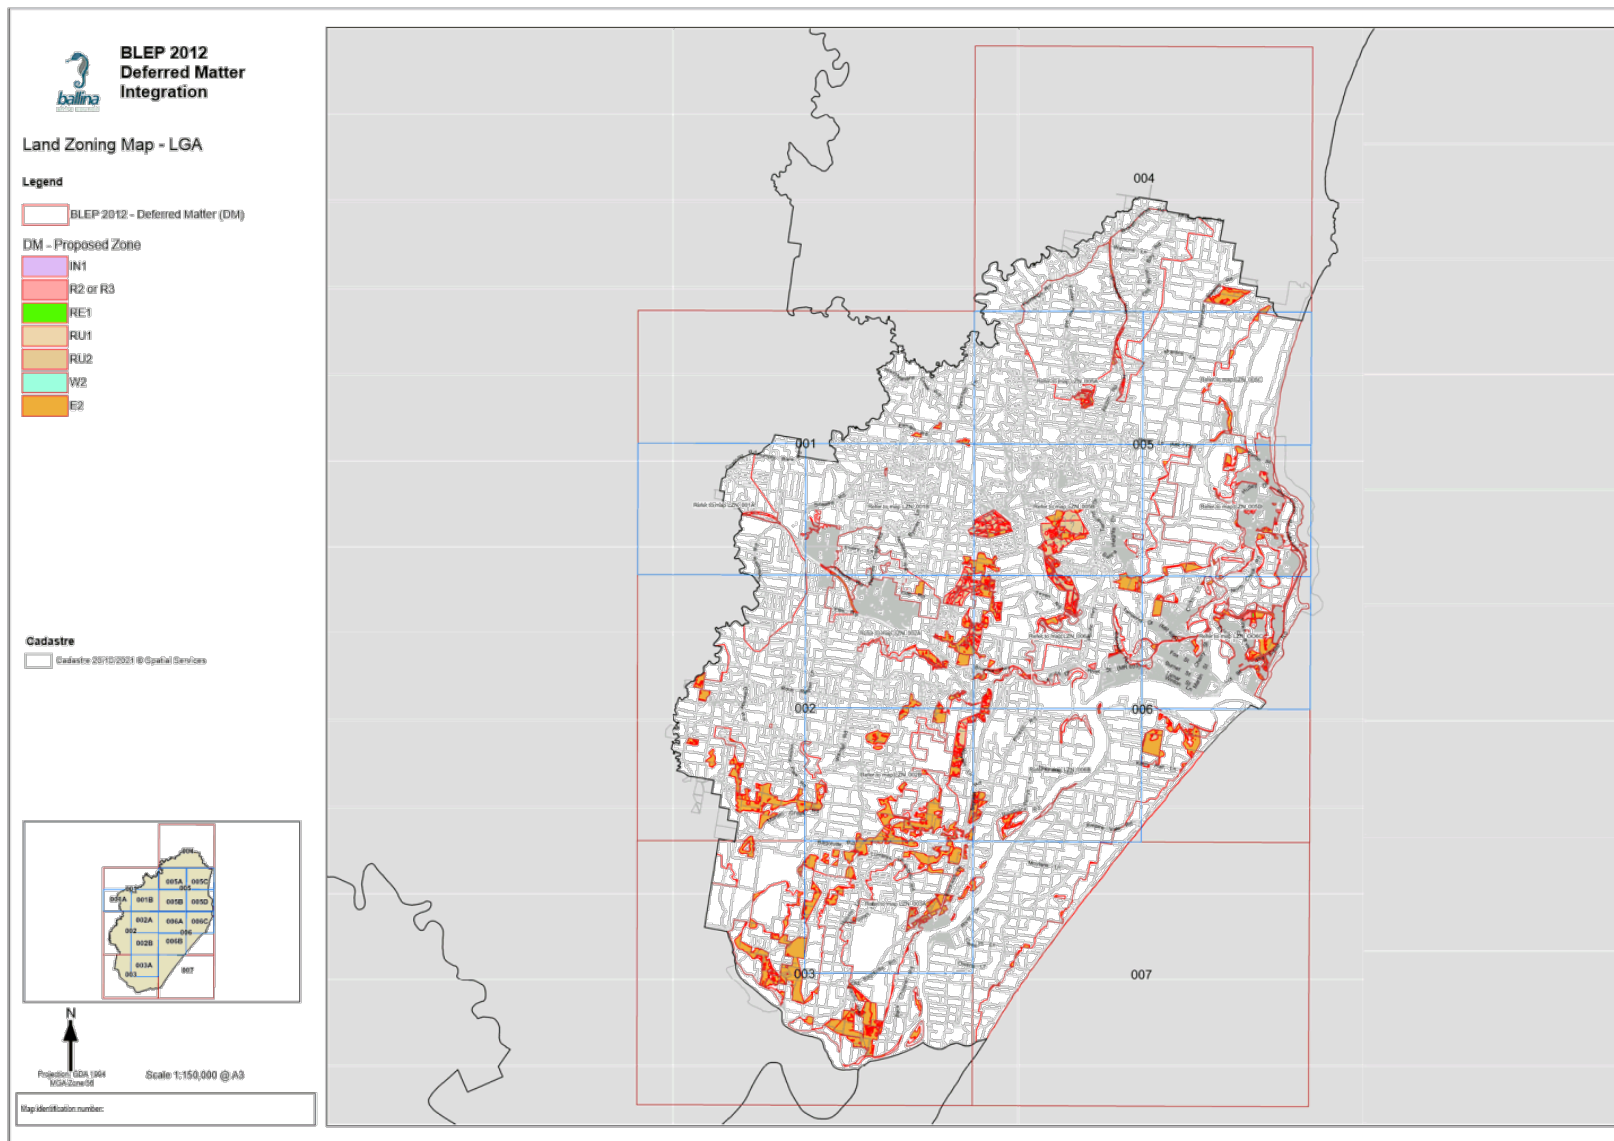

8.3 **Ballina Local Environmental Plan 2012 - Deferred Matters Integration**

Map Set Cover Sheet - BLEP 2012 Deferred Matter Integration	
Land Zoning Map Sheet Reference:	Description:
LGA Aerial	Shire overview showing all Deferred Matter (DM) areas.
LGA	Shire overview showing all DM areas. Areas identified for integration into the BLEP 2012 shown coloured. Other DM areas remain zoned environmental protection under the BLEP 1987.
Map Sheet LZN_001	Areas identified for integration into the BLEP 2012 shown coloured. Other DM areas remain zoned environmental protection under the BLEP 1987.
Map Sheet LZN_001A	
Map Sheet LZN_001B	
Map Sheet LZN_002	
Map Sheet LZN_002A	
Map Sheet LZN_002B	
Map Sheet LZN_003	
Map Sheet LZN_003A	
Map Sheet LZN_004	
Map Sheet LZN_005A	
Map Sheet LZN_005B	
Map Sheet LZN_005C	
Map Sheet LZN_005D	
Map Sheet LZN_006	
Map Sheet LZN_006A	
Map Sheet LZN_006B	
Map Sheet LZN_006C	
Map Sheet LZN_007	

8.3 **Ballina Local Environmental Plan 2012 - Deferred Matters Integration**

8.3 Ballina Local Environmental Plan 2012 - Deferred Matters Integration

8.3 Ballina Local Environmental Plan 2012 - Deferred Matters Integration