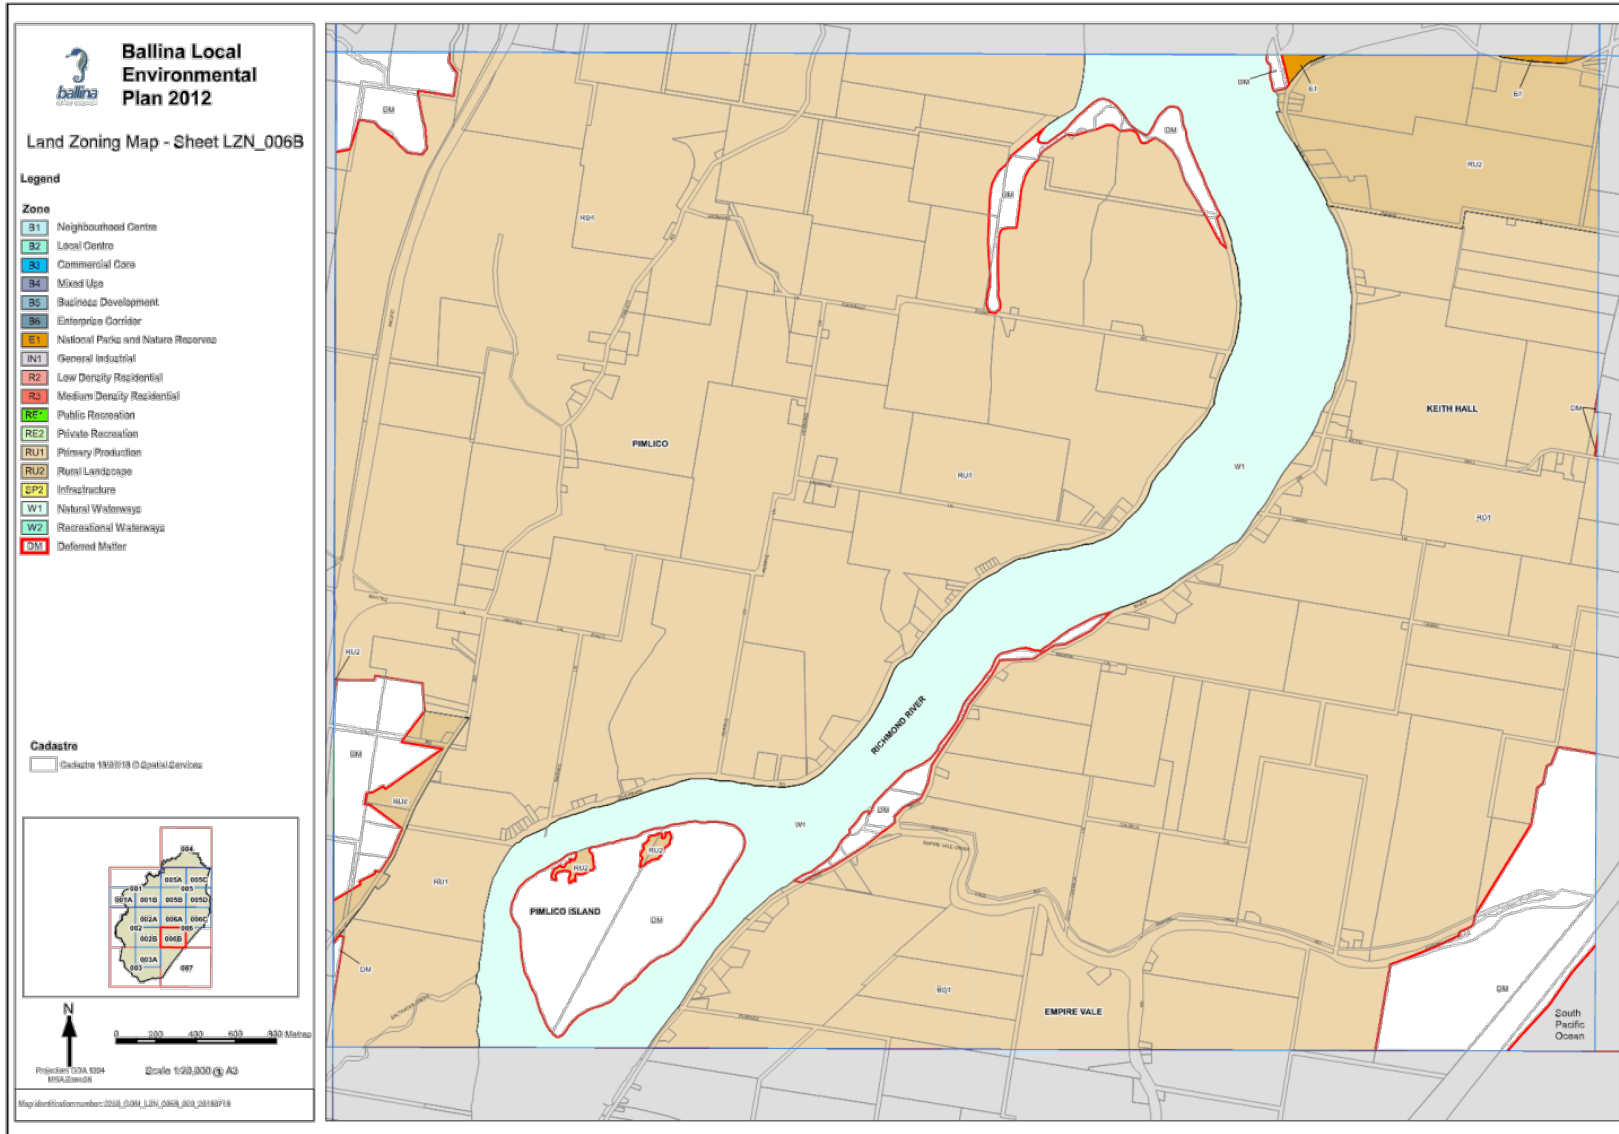

8.3 Ballina Local Environmental Plan 2012 - Deferred Matters Integration