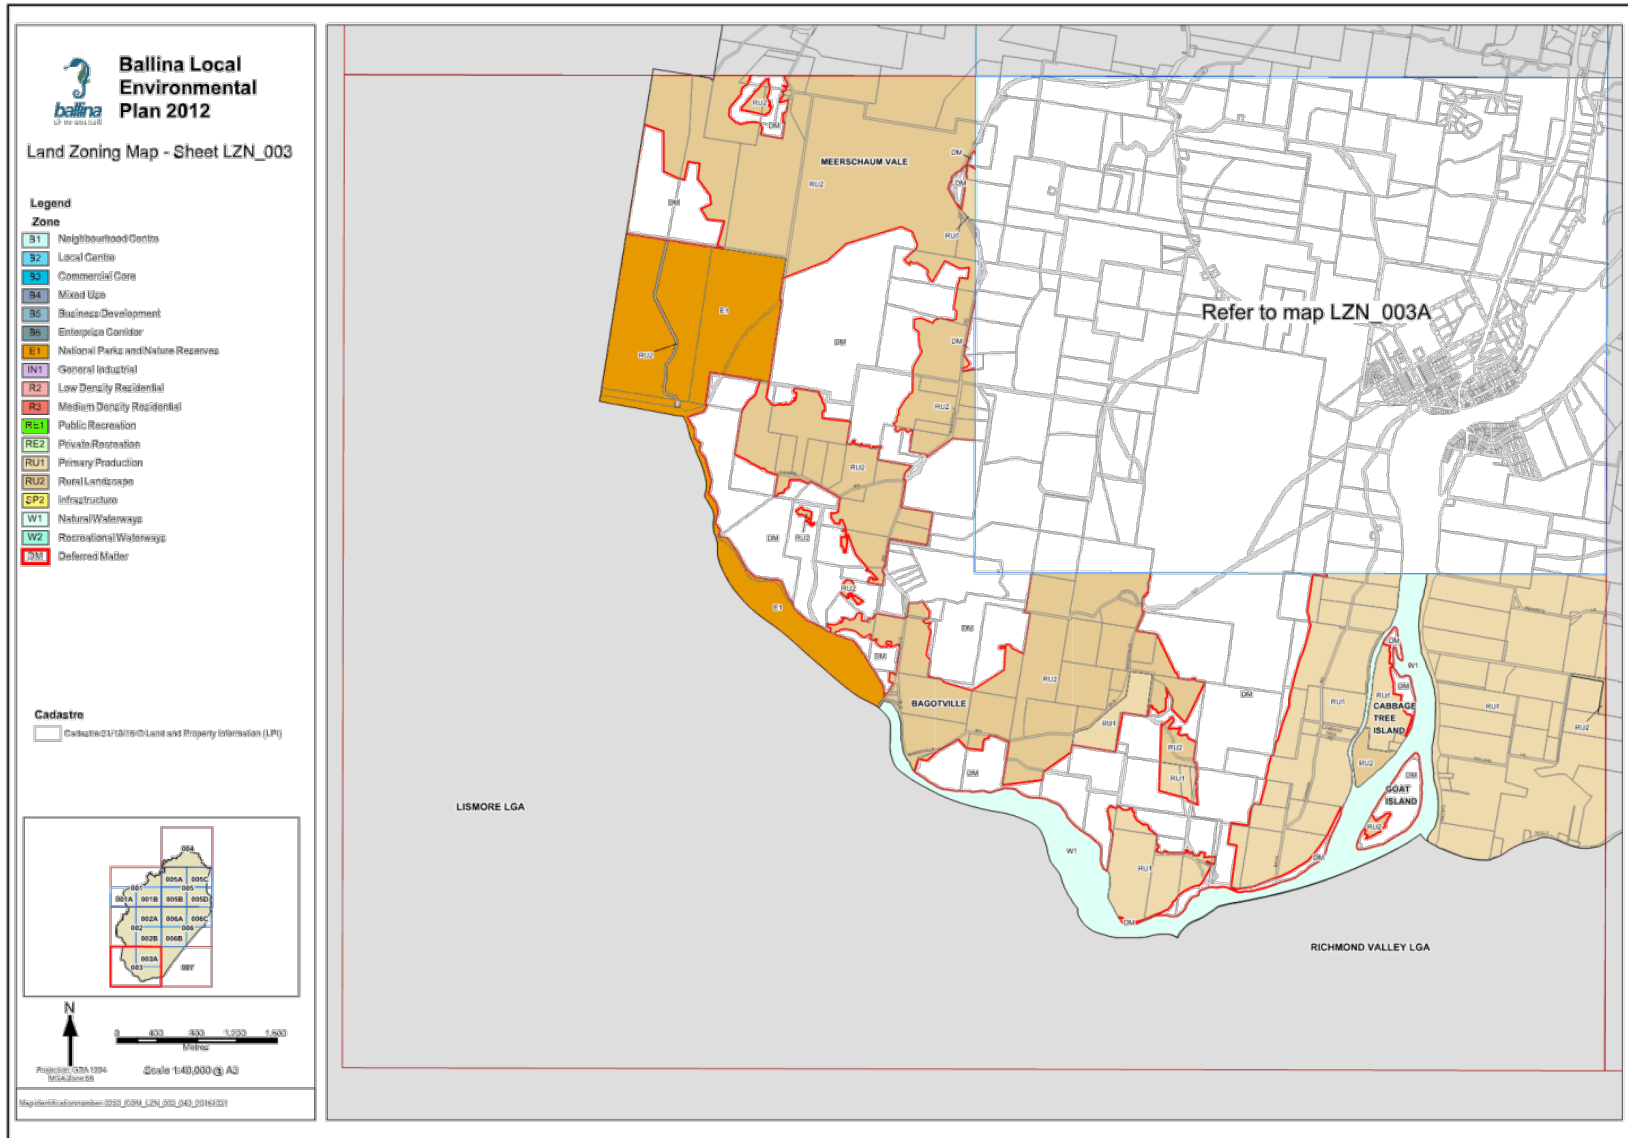

8.3 **Ballina Local Environmental Plan 2012 - Deferred Matters Integration**

Map Set Cover Sheet - BLEP 2012 Deferred Matter Integration	
Land Zoning Map Sheet Reference:	Description:
LGA Aerial	Shire overview showing all Deferred Matter (DM) areas.
LGA	Shire overview showing all DM areas. Areas identified for integration into the BLEP 2012 shown coloured. Other DM areas remain zoned environmental protection under the BLEP 1987.
Map Sheet LZN_001	Areas identified for integration into the BLEP 2012 shown coloured. Other DM areas remain zoned environmental protection under the BLEP 1987.
Map Sheet LZN_001A	
Map Sheet LZN_001B	
Map Sheet LZN_002	
Map Sheet LZN_002A	
Map Sheet LZN_002B	
Map Sheet LZN_003	
Map Sheet LZN_003A	
Map Sheet LZN_004	
Map Sheet LZN_005A	
Map Sheet LZN_005B	
Map Sheet LZN_005C	
Map Sheet LZN_005D	
Map Sheet LZN_006	
Map Sheet LZN_006A	
Map Sheet LZN_006B	
Map Sheet LZN_006C	
Map Sheet LZN_007	

8.3 Ballina Local Environmental Plan 2012 - Deferred Matters Integration

8.3 Ballina Local Environmental Plan 2012 - Deferred Matters Integration

8.3 Ballina Local Environmental Plan 2012 - Deferred Matters Integration