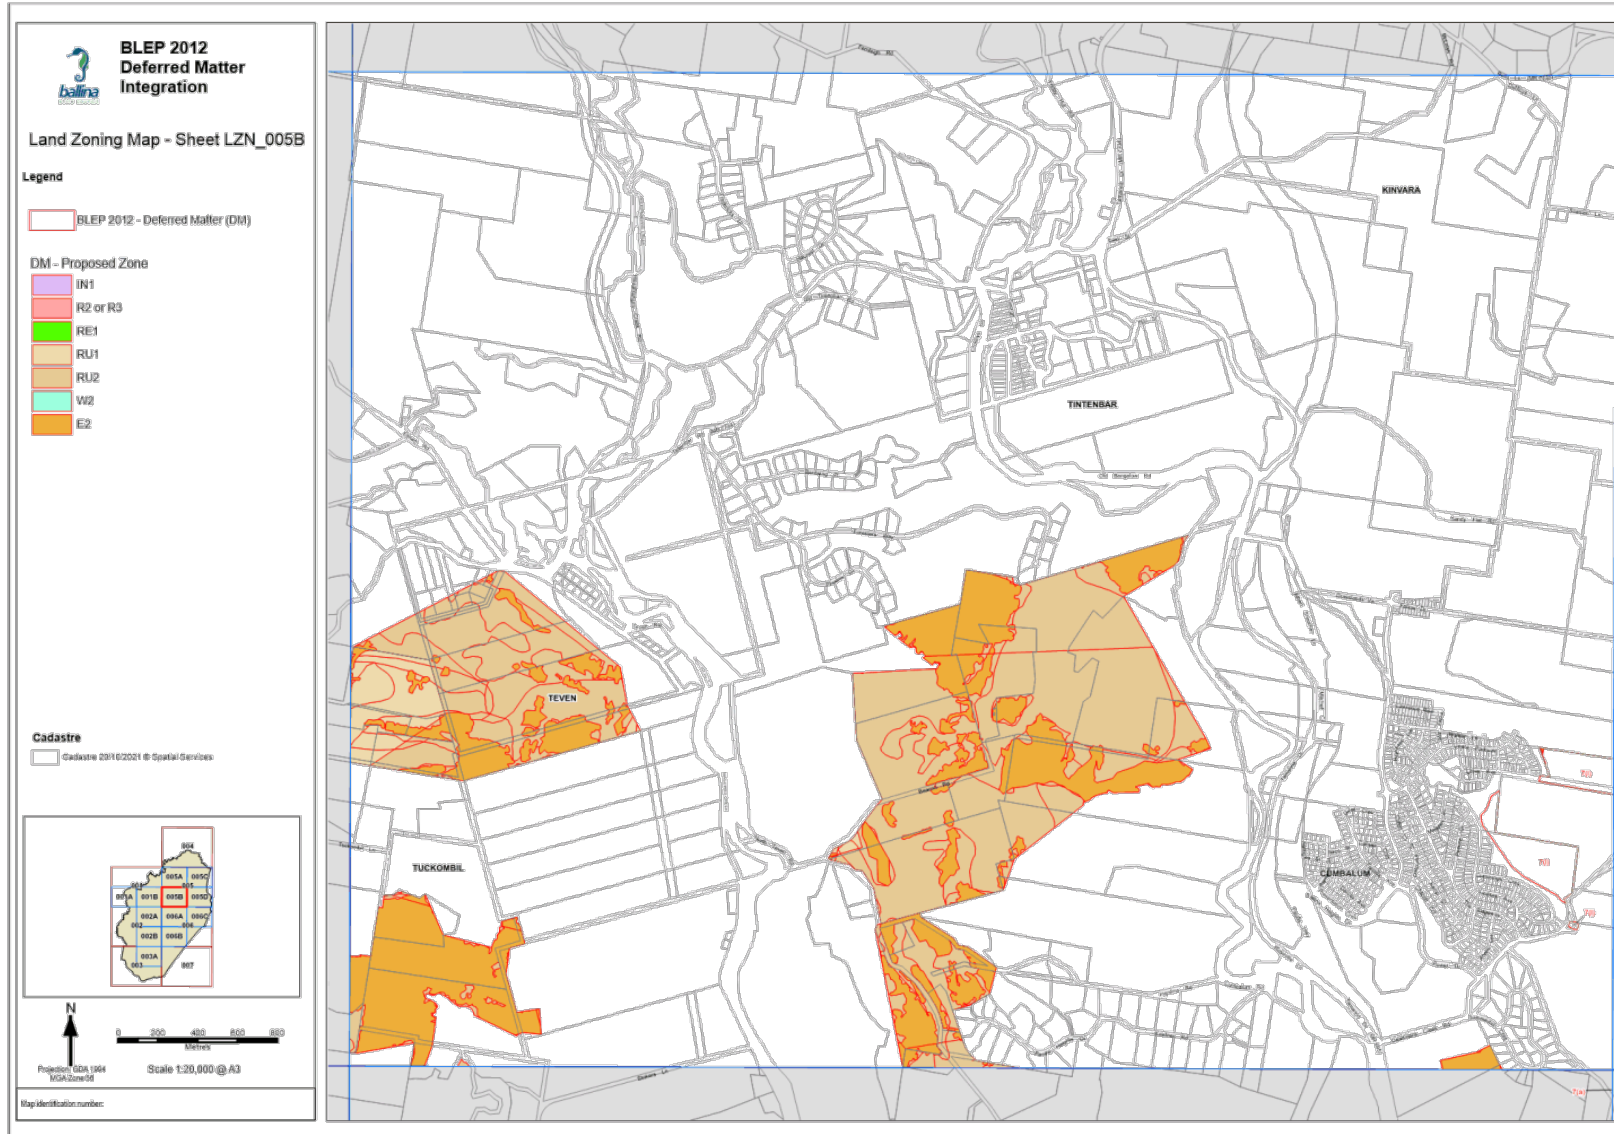

8.3 **Ballina Local Environmental Plan 2012 - Deferred Matters Integration**

Map Set Cover Sheet - BLEP 2012 Deferred Matter Integration	
Land Zoning Map Sheet Reference:	Description:
LGA Aerial	Shire overview showing all Deferred Matter (DM) areas.
LGA	Shire overview showing all DM areas. Areas identified for integration into the BLEP 2012 shown coloured. Other DM areas remain zoned environmental protection under the BLEP 1987.
Map Sheet LZN_001	Areas identified for integration into the BLEP 2012 shown coloured. Other DM areas remain zoned environmental protection under the BLEP 1987.
Map Sheet LZN_001A	
Map Sheet LZN_001B	
Map Sheet LZN_002	
Map Sheet LZN_002A	
Map Sheet LZN_002B	
Map Sheet LZN_003	
Map Sheet LZN_003A	
Map Sheet LZN_004	
Map Sheet LZN_005A	
Map Sheet LZN_005B	
Map Sheet LZN_005C	
Map Sheet LZN_005D	
Map Sheet LZN_006	
Map Sheet LZN_006A	
Map Sheet LZN_006B	
Map Sheet LZN_006C	
Map Sheet LZN_007	

8.3 Ballina Local Environmental Plan 2012 - Deferred Matters Integration

8.3 Ballina Local Environmental Plan 2012 - Deferred Matters Integration

8.3 Ballina Local Environmental Plan 2012 - Deferred Matters Integration

8.3 Ballina Local Environmental Plan 2012 - Deferred Matters Integration

8.3 **Ballina Local Environmental Plan 2012 - Deferred Matters Integration**

8.3 Ballina Local Environmental Plan 2012 - Deferred Matters Integration