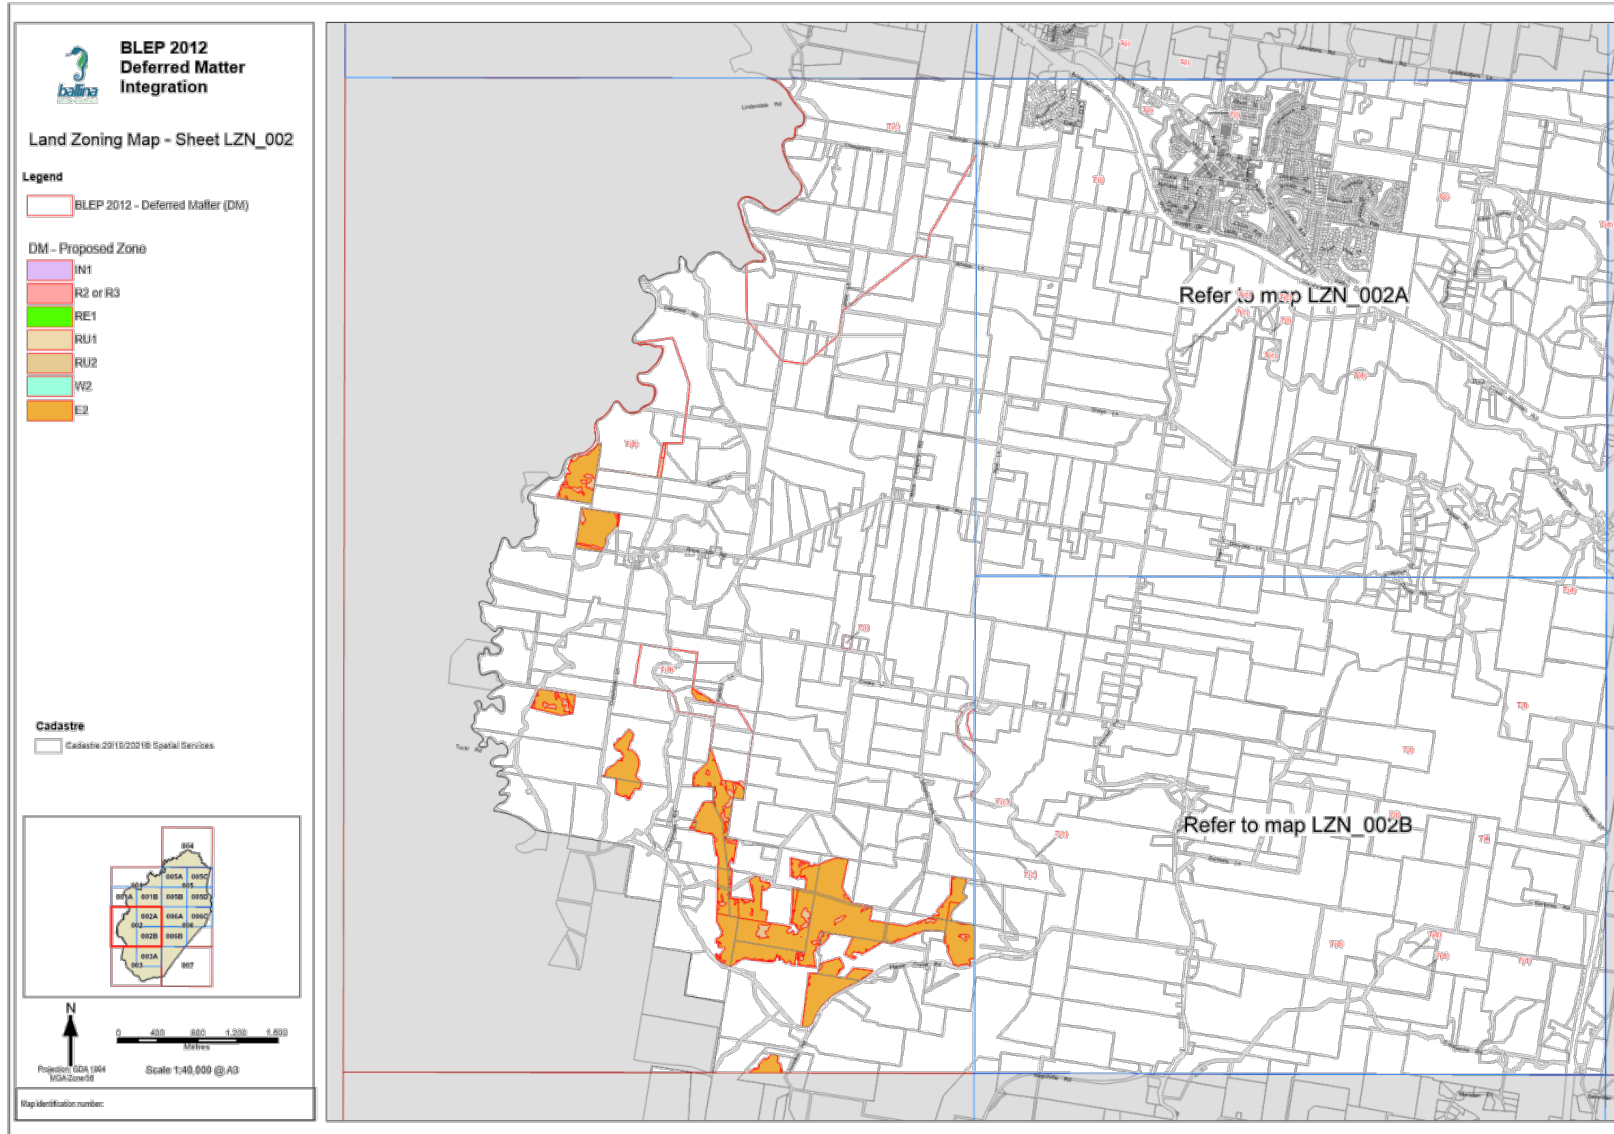

8.3 **Ballina Local Environmental Plan 2012 - Deferred Matters Integration**

Map Set Cover Sheet - BLEP 2012 Deferred Matter Integration	
Land Zoning Map Sheet Reference:	Description:
LGA Aerial	Shire overview showing all Deferred Matter (DM) areas.
LGA	Shire overview showing all DM areas. Areas identified for integration into the BLEP 2012 shown coloured. Other DM areas remain zoned environmental protection under the BLEP 1987.
Map Sheet LZN_001	Areas identified for integration into the BLEP 2012 shown coloured. Other DM areas remain zoned environmental protection under the BLEP 1987.
Map Sheet LZN_001A	
Map Sheet LZN_001B	
Map Sheet LZN_002	
Map Sheet LZN_002A	
Map Sheet LZN_002B	
Map Sheet LZN_003	
Map Sheet LZN_003A	
Map Sheet LZN_004	
Map Sheet LZN_005A	
Map Sheet LZN_005B	
Map Sheet LZN_005C	
Map Sheet LZN_005D	
Map Sheet LZN_006	
Map Sheet LZN_006A	
Map Sheet LZN_006B	
Map Sheet LZN_006C	
Map Sheet LZN_007	

8.3 **Ballina Local Environmental Plan 2012 - Deferred Matters Integration**

8.3 Ballina Local Environmental Plan 2012 - Deferred Matters Integration

8.3 Ballina Local Environmental Plan 2012 - Deferred Matters Integration

8.3 Ballina Local Environmental Plan 2012 - Deferred Matters Integration

8.3 Ballina Local Environmental Plan 2012 - Deferred Matters Integration

8.3 Ballina Local Environmental Plan 2012 - Deferred Matters Integration