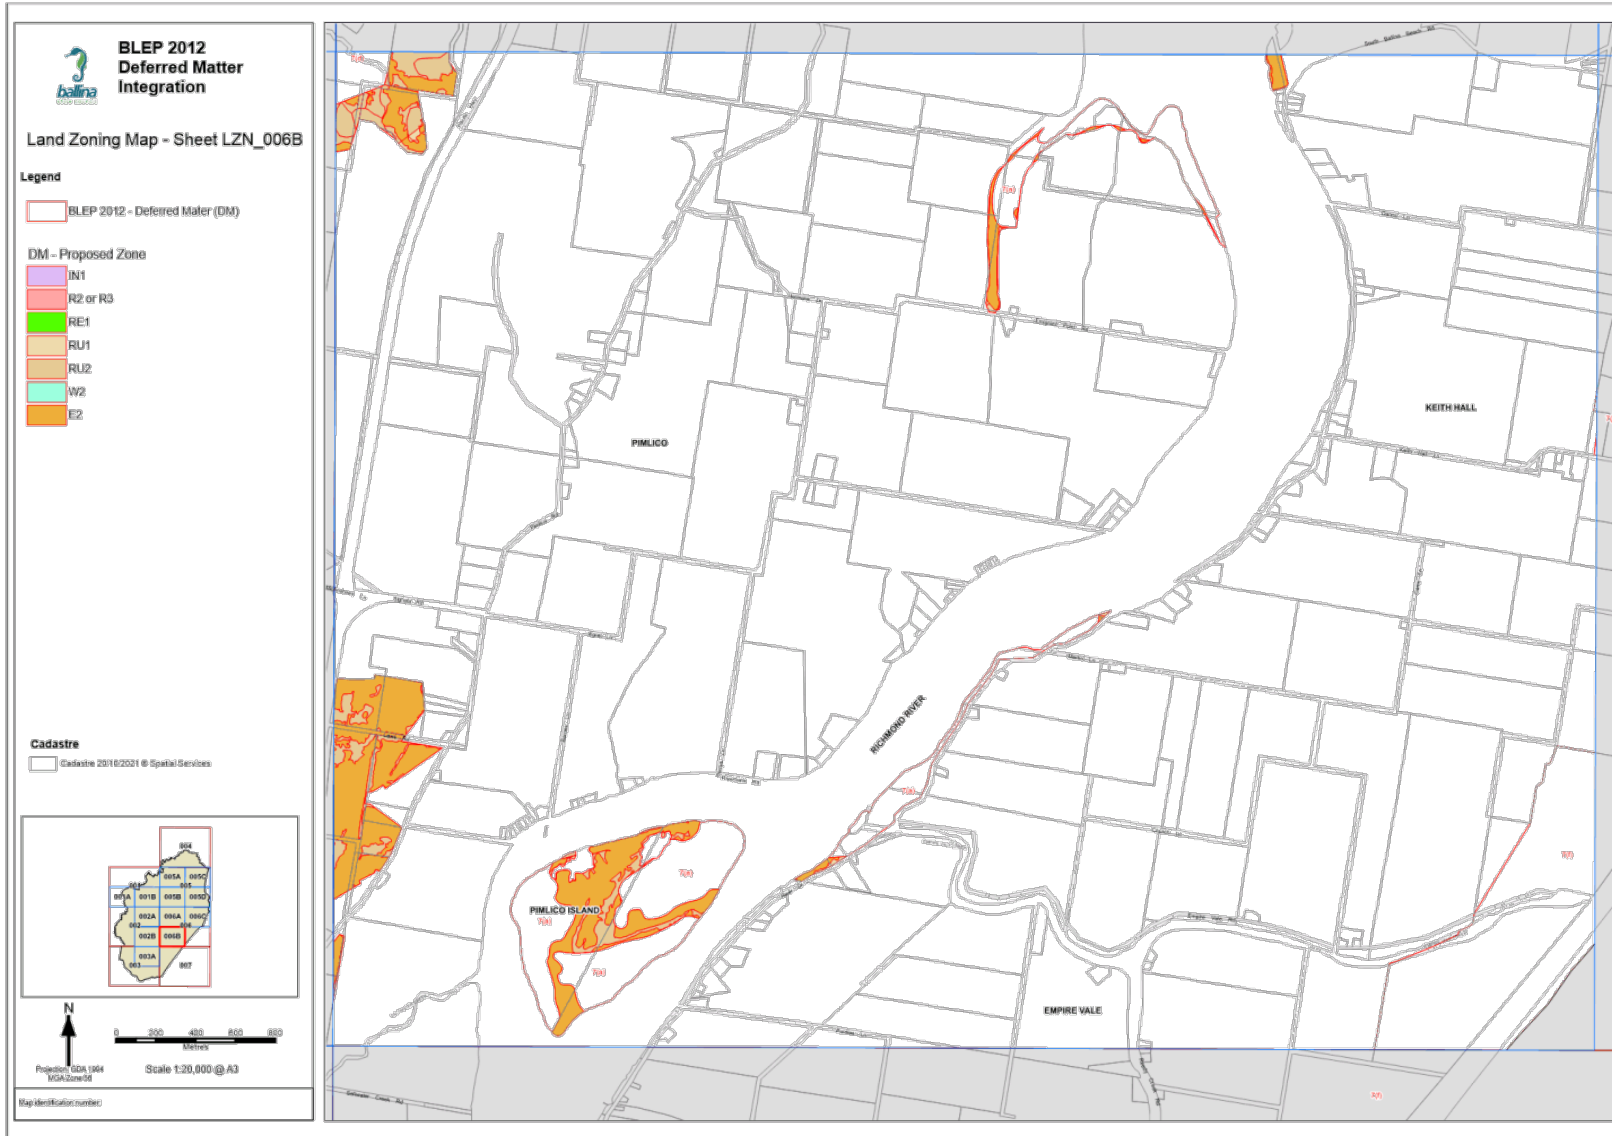

8.3 **Ballina Local Environmental Plan 2012 - Deferred Matters Integration**