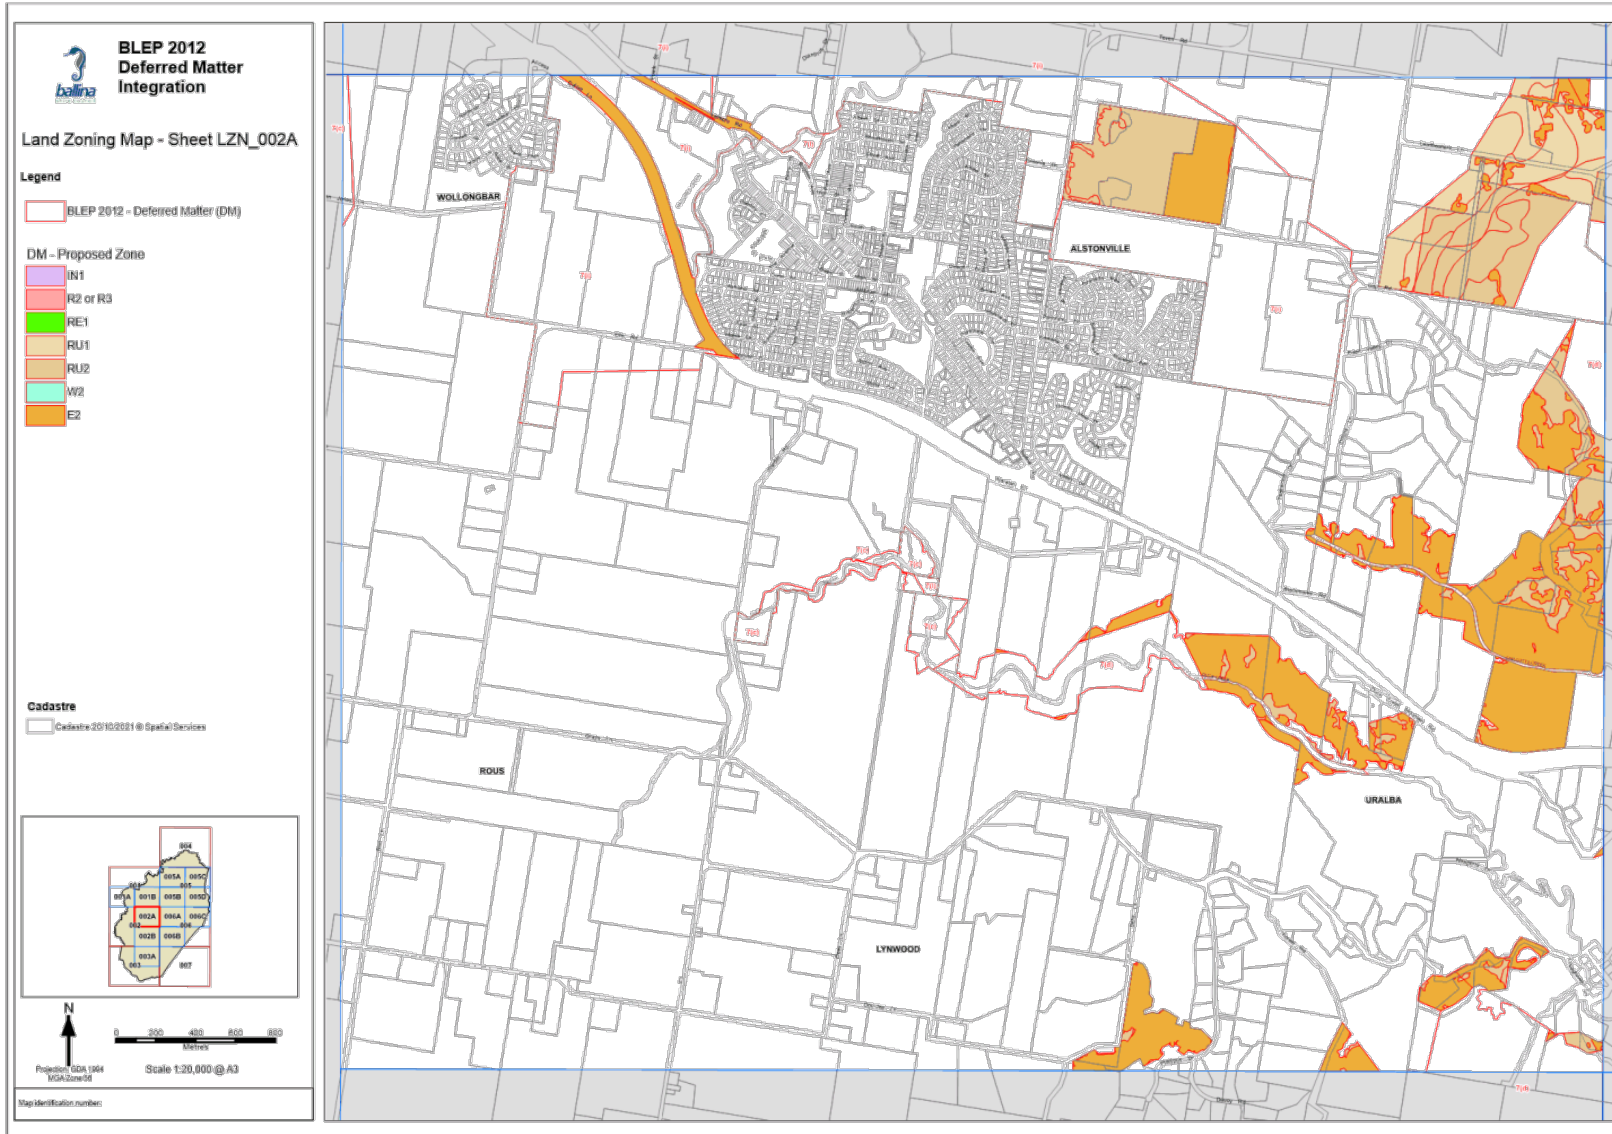

8.3 **Ballina Local Environmental Plan 2012 - Deferred Matters Integration**

Map Set Cover Sheet - BLEP 2012 Deferred Matter Integration	
Land Zoning Map Sheet Reference:	Description:
LGA Aerial	Shire overview showing all Deferred Matter (DM) areas.
LGA	Shire overview showing all DM areas. Areas identified for integration into the BLEP 2012 shown coloured. Other DM areas remain zoned environmental protection under the BLEP 1987.
Map Sheet LZN_001	Areas identified for integration into the BLEP 2012 shown coloured. Other DM areas remain zoned environmental protection under the BLEP 1987.
Map Sheet LZN_001A	
Map Sheet LZN_001B	
Map Sheet LZN_002	
Map Sheet LZN_002A	
Map Sheet LZN_002B	
Map Sheet LZN_003	
Map Sheet LZN_003A	
Map Sheet LZN_004	
Map Sheet LZN_005A	
Map Sheet LZN_005B	
Map Sheet LZN_005C	
Map Sheet LZN_005D	
Map Sheet LZN_006	
Map Sheet LZN_006A	
Map Sheet LZN_006B	
Map Sheet LZN_006C	
Map Sheet LZN_007	

8.3 **Ballina Local Environmental Plan 2012 - Deferred Matters Integration**

8.3 Ballina Local Environmental Plan 2012 - Deferred Matters Integration

8.3 Ballina Local Environmental Plan 2012 - Deferred Matters Integration

8.3 Ballina Local Environmental Plan 2012 - Deferred Matters Integration

8.3 Ballina Local Environmental Plan 2012 - Deferred Matters Integration

8.3 Ballina Local Environmental Plan 2012 - Deferred Matters Integration