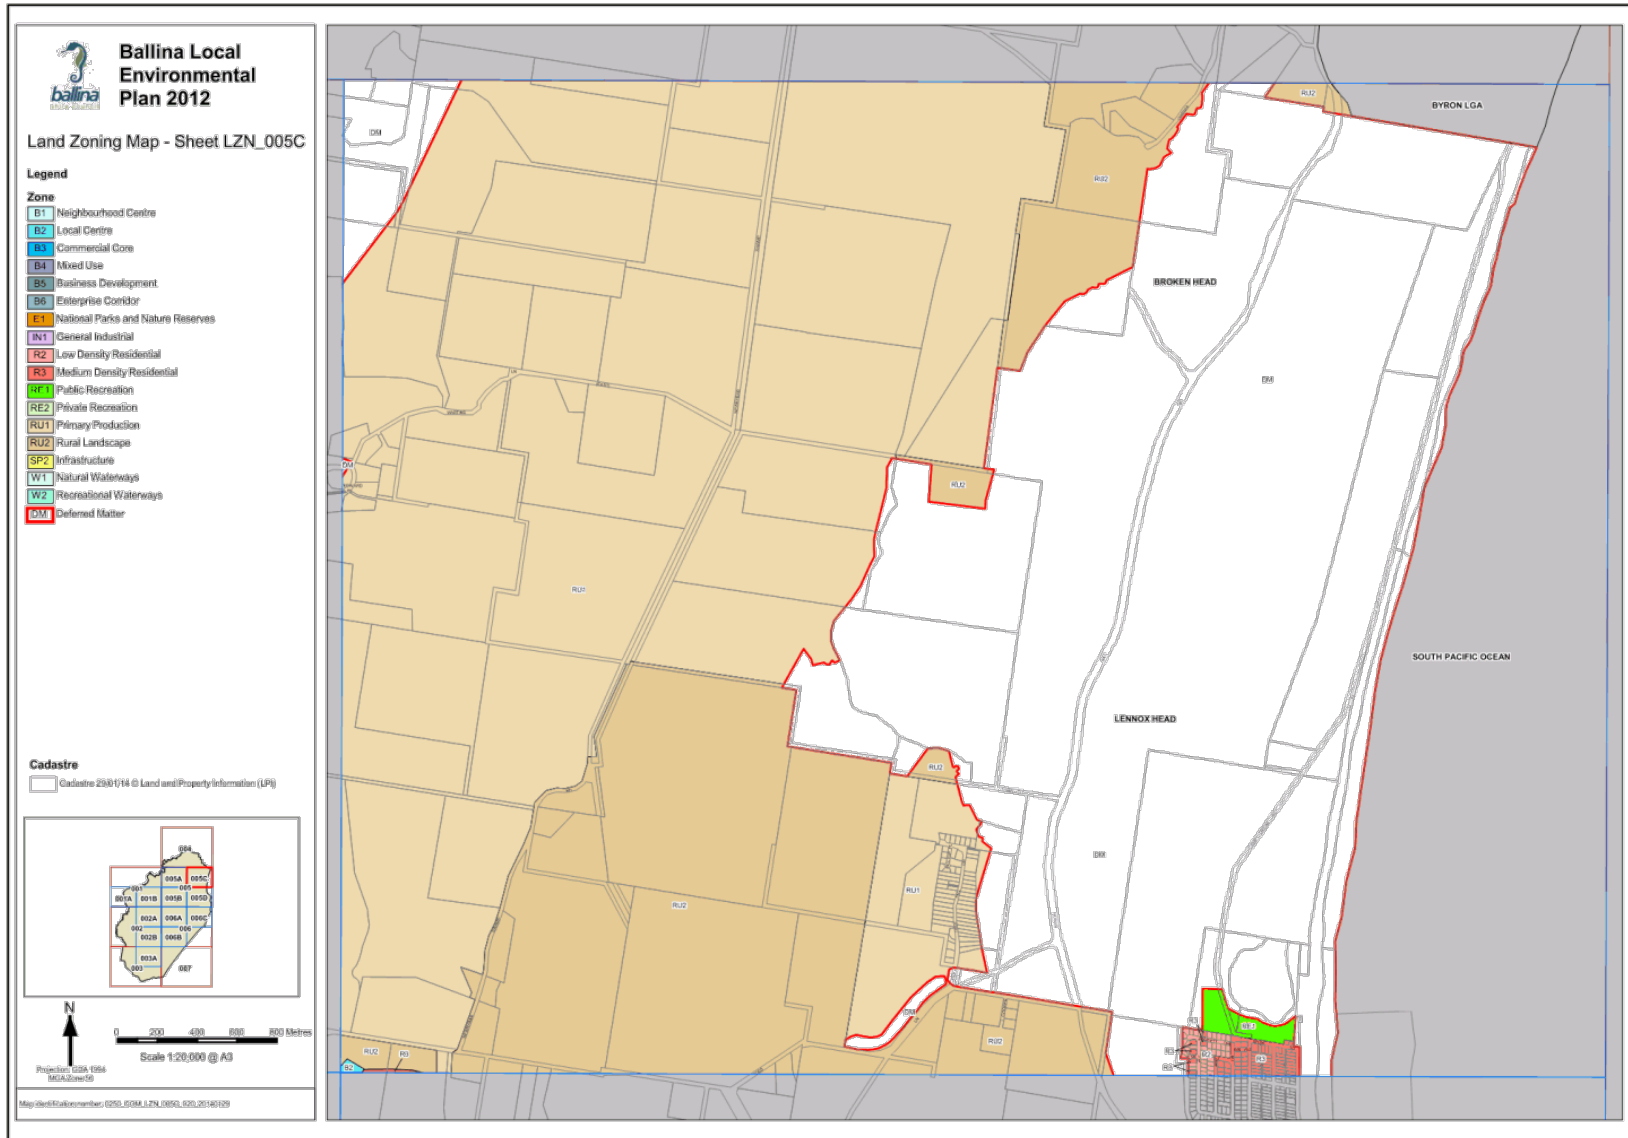

8.3 **Ballina Local Environmental Plan 2012 - Deferred Matters Integration**

Map Set Cover Sheet - BLEP 2012 Deferred Matter Integration	
Land Zoning Map Sheet Reference:	Description:
LGA Aerial	Shire overview showing all Deferred Matter (DM) areas.
LGA	Shire overview showing all DM areas. Areas identified for integration into the BLEP 2012 shown coloured. Other DM areas remain zoned environmental protection under the BLEP 1987.
Map Sheet LZN_001	Areas identified for integration into the BLEP 2012 shown coloured. Other DM areas remain zoned environmental protection under the BLEP 1987.
Map Sheet LZN_001A	
Map Sheet LZN_001B	
Map Sheet LZN_002	
Map Sheet LZN_002A	
Map Sheet LZN_002B	
Map Sheet LZN_003	
Map Sheet LZN_003A	
Map Sheet LZN_004	
Map Sheet LZN_005A	
Map Sheet LZN_005B	
Map Sheet LZN_005C	
Map Sheet LZN_005D	
Map Sheet LZN_006	
Map Sheet LZN_006A	
Map Sheet LZN_006B	
Map Sheet LZN_006C	
Map Sheet LZN_007	

8.3 Ballina Local Environmental Plan 2012 - Deferred Matters Integration

8.3 Ballina Local Environmental Plan 2012 - Deferred Matters Integration

8.3 Ballina Local Environmental Plan 2012 - Deferred Matters Integration