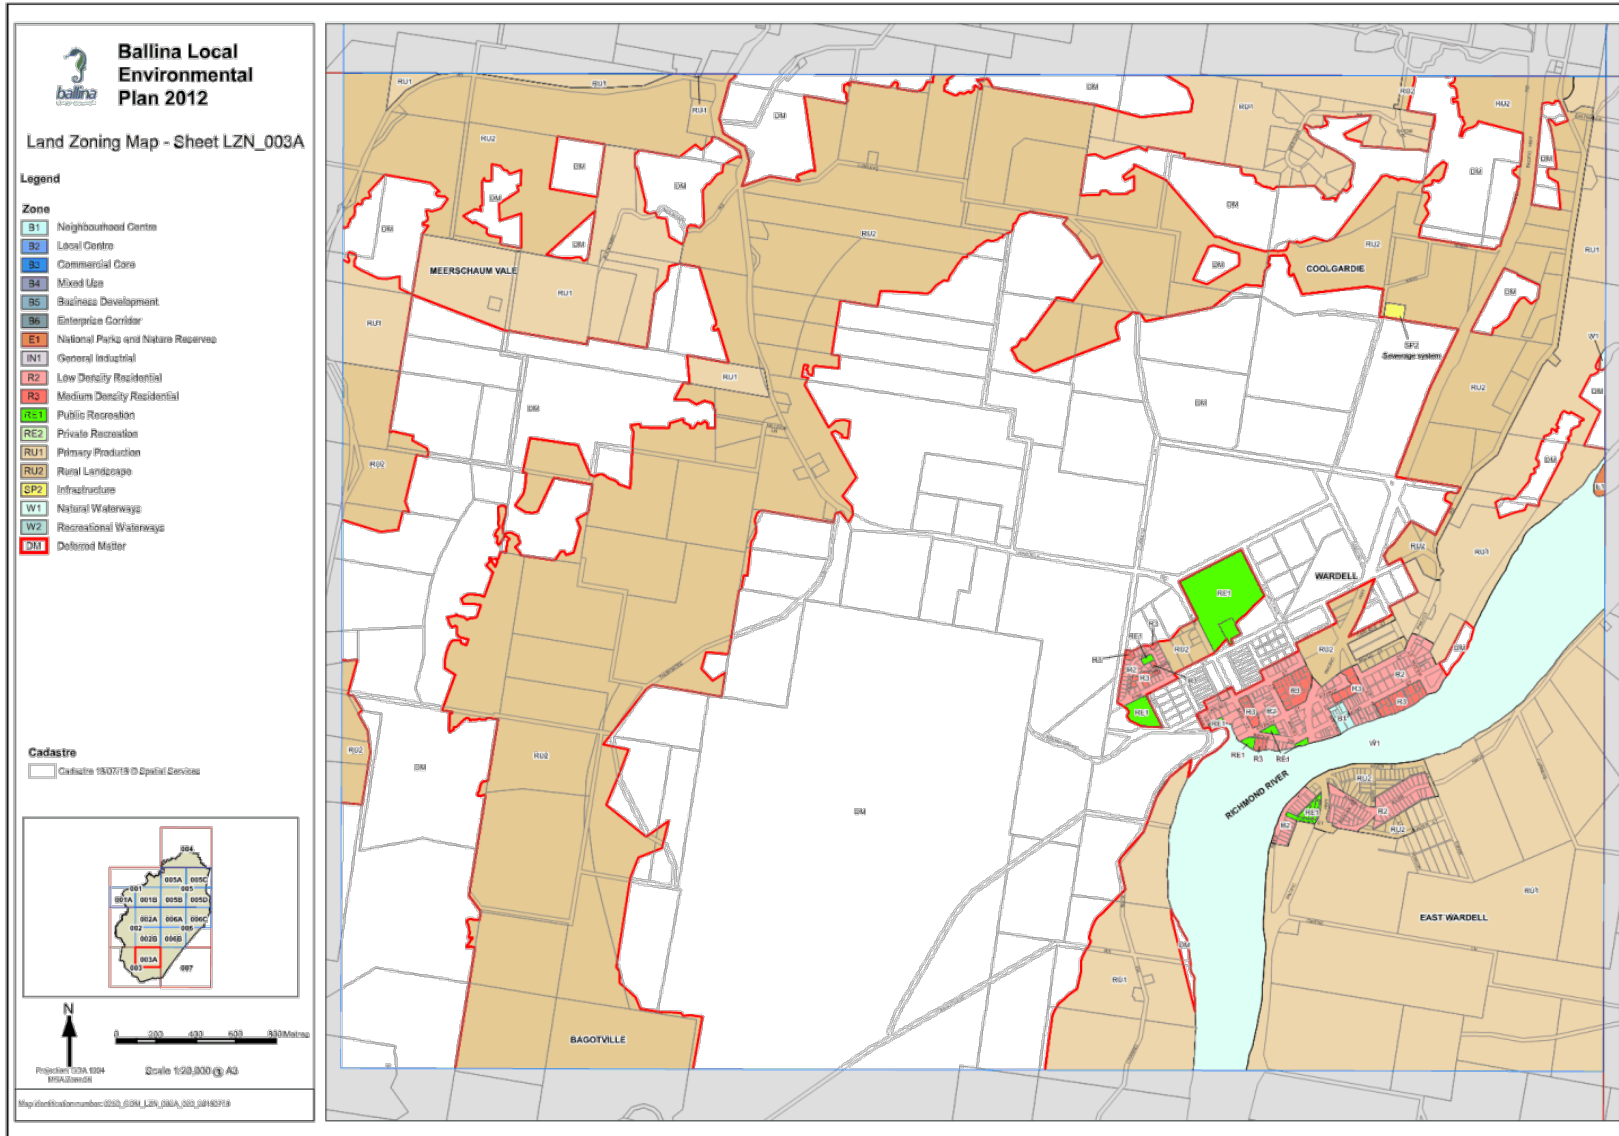

8.3 Ballina Local Environmental Plan 2012 - Deferred Matters Integration