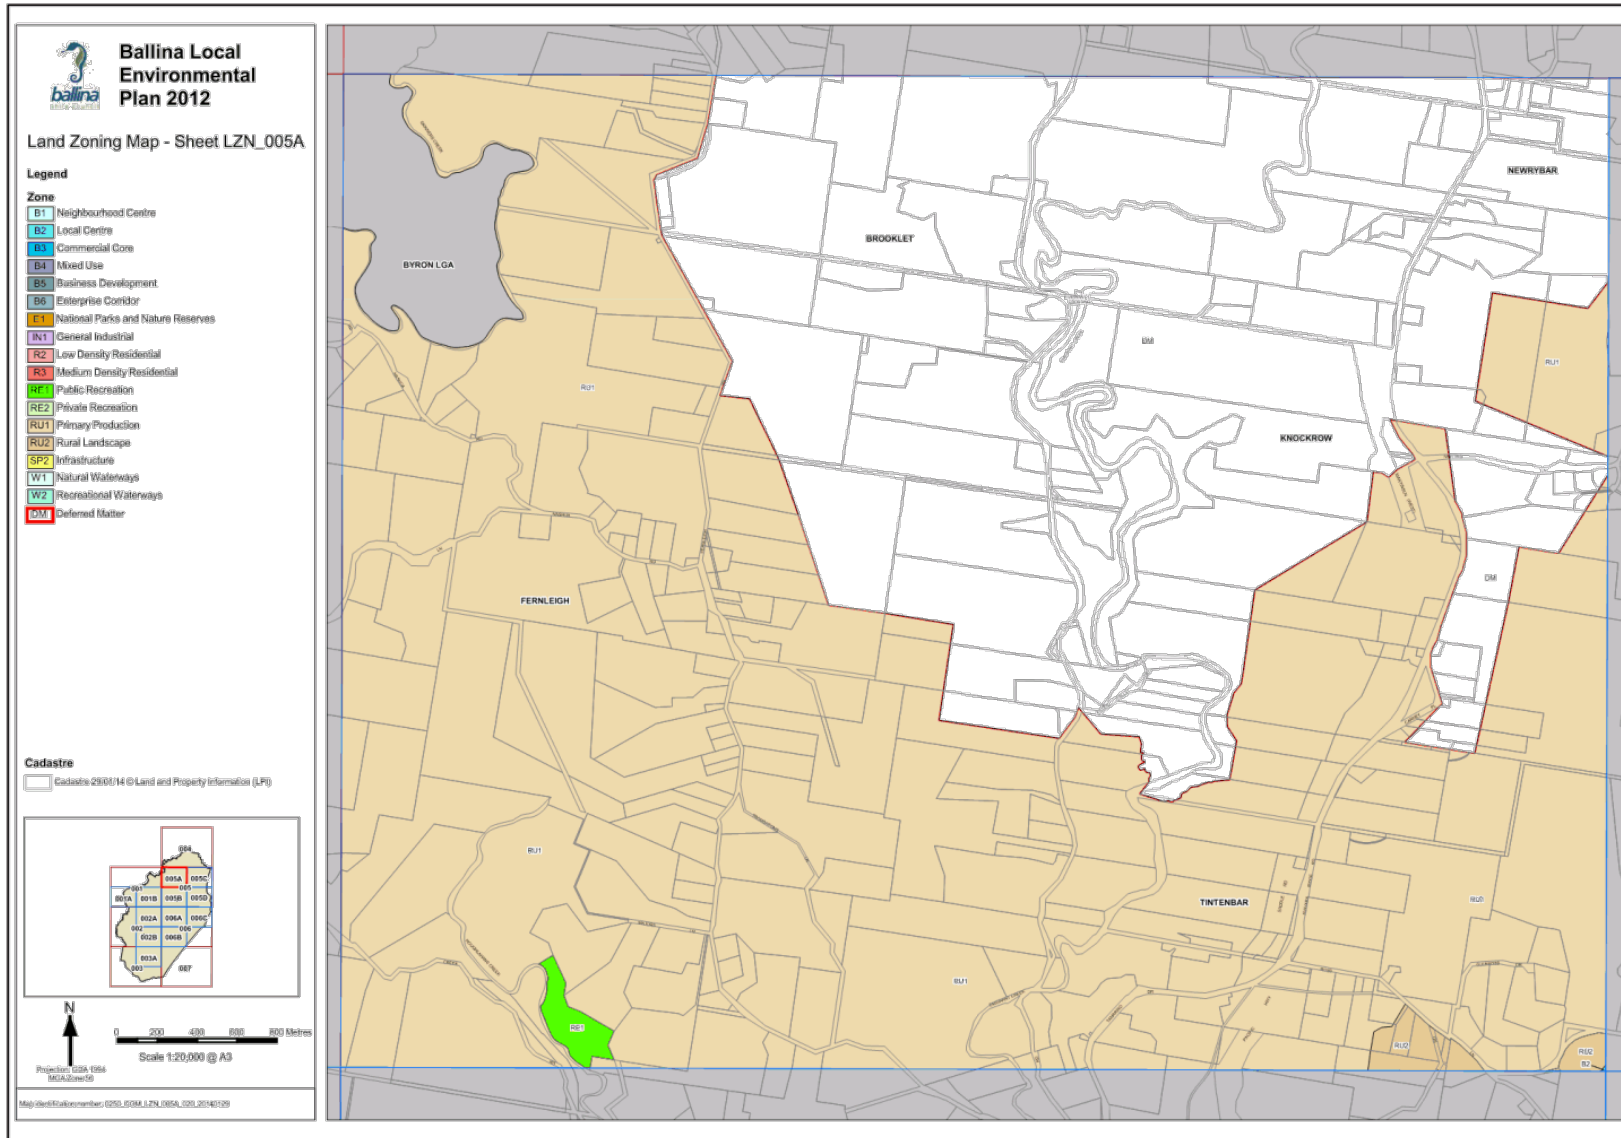

8.3 Ballina Local Environmental Plan 2012 - Deferred Matters Integration