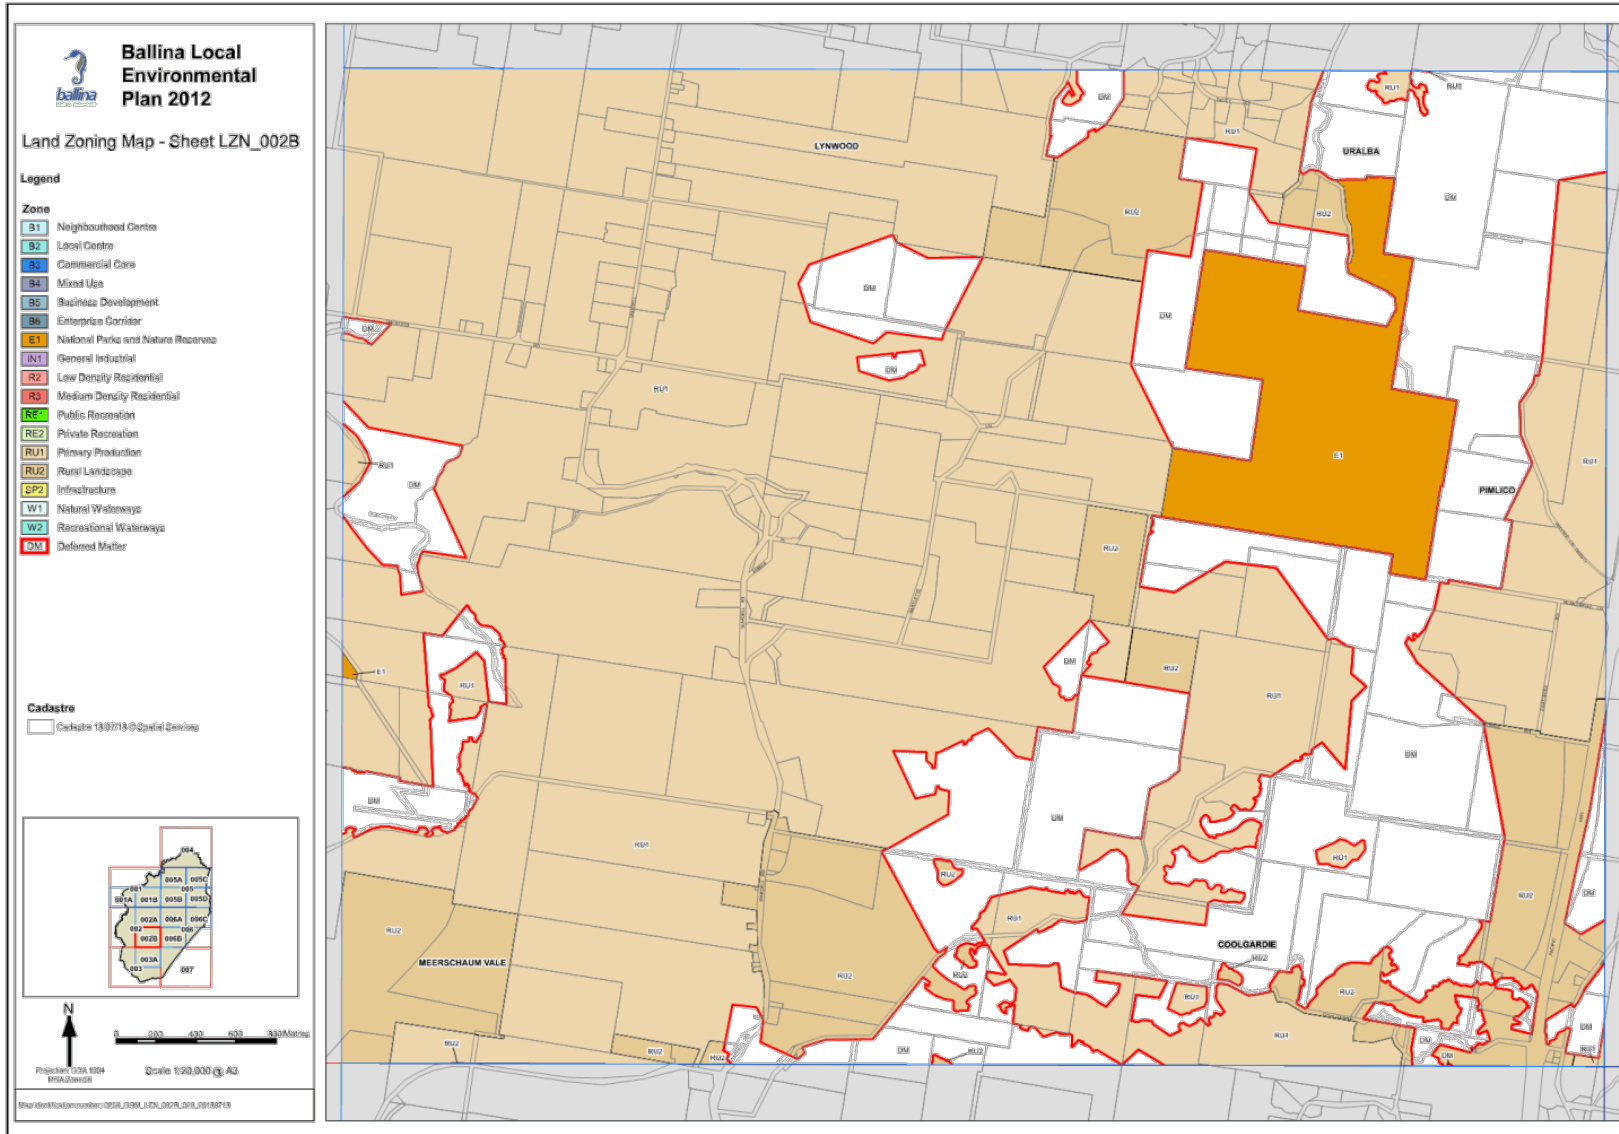

8.3 **Ballina Local Environmental Plan 2012 - Deferred Matters Integration**

Map Set Cover Sheet - BLEP 2012 Deferred Matter Integration	
Land Zoning Map Sheet Reference:	Description:
LGA Aerial	Shire overview showing all Deferred Matter (DM) areas.
LGA	Shire overview showing all DM areas. Areas identified for integration into the BLEP 2012 shown coloured. Other DM areas remain zoned environmental protection under the BLEP 1987.
Map Sheet LZN_001	Areas identified for integration into the BLEP 2012 shown coloured. Other DM areas remain zoned environmental protection under the BLEP 1987.
Map Sheet LZN_001A	
Map Sheet LZN_001B	
Map Sheet LZN_002	
Map Sheet LZN_002A	
Map Sheet LZN_002B	
Map Sheet LZN_003	
Map Sheet LZN_003A	
Map Sheet LZN_004	
Map Sheet LZN_005A	
Map Sheet LZN_005B	
Map Sheet LZN_005C	
Map Sheet LZN_005D	
Map Sheet LZN_006	
Map Sheet LZN_006A	
Map Sheet LZN_006B	
Map Sheet LZN_006C	
Map Sheet LZN_007	

8.3 Ballina Local Environmental Plan 2012 - Deferred Matters Integration

8.3 Ballina Local Environmental Plan 2012 - Deferred Matters Integration

8.3 Ballina Local Environmental Plan 2012 - Deferred Matters Integration