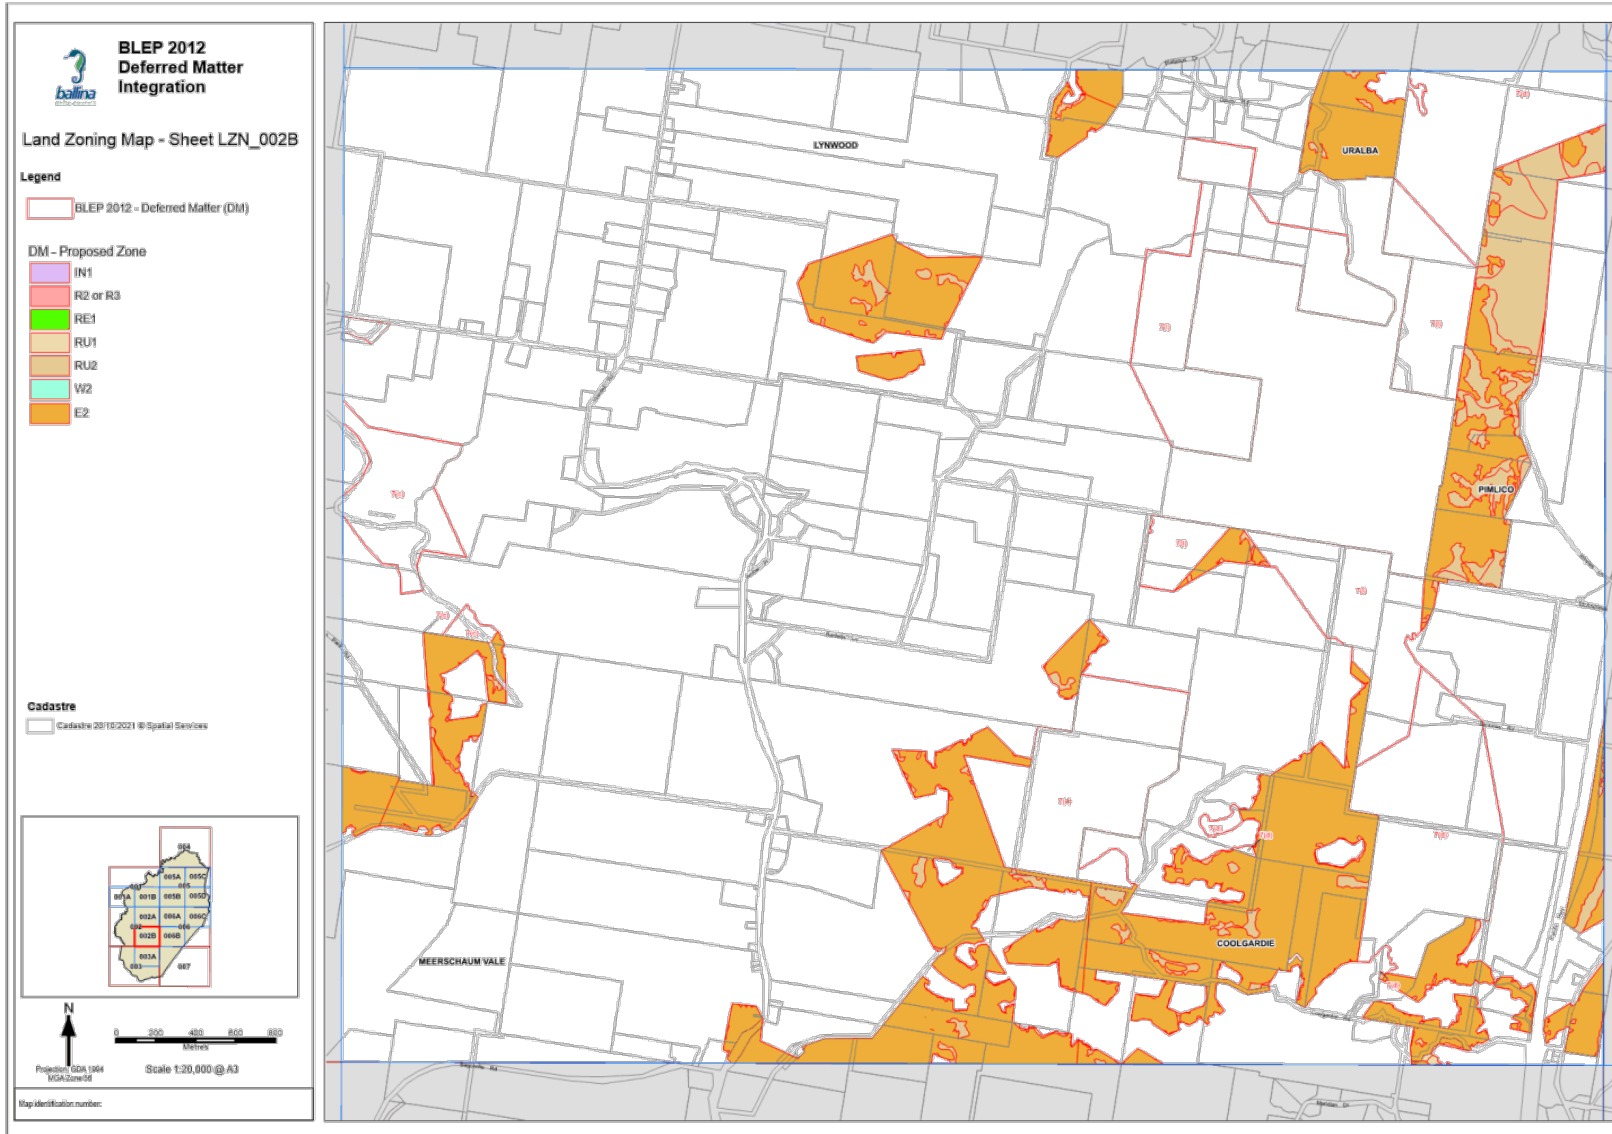

8.3 **Ballina Local Environmental Plan 2012 - Deferred Matters Integration**

Map Set Cover Sheet - BLEP 2012 Deferred Matter Integration	
Land Zoning Map Sheet Reference:	Description:
LGA Aerial	Shire overview showing all Deferred Matter (DM) areas.
LGA	Shire overview showing all DM areas. Areas identified for integration into the BLEP 2012 shown coloured. Other DM areas remain zoned environmental protection under the BLEP 1987.
Map Sheet LZN_001	Areas identified for integration into the BLEP 2012 shown coloured. Other DM areas remain zoned environmental protection under the BLEP 1987.
Map Sheet LZN_001A	
Map Sheet LZN_001B	
Map Sheet LZN_002	
Map Sheet LZN_002A	
Map Sheet LZN_002B	
Map Sheet LZN_003	
Map Sheet LZN_003A	
Map Sheet LZN_004	
Map Sheet LZN_005A	
Map Sheet LZN_005B	
Map Sheet LZN_005C	
Map Sheet LZN_005D	
Map Sheet LZN_006	
Map Sheet LZN_006A	
Map Sheet LZN_006B	
Map Sheet LZN_006C	
Map Sheet LZN_007	

8.3 **Ballina Local Environmental Plan 2012 - Deferred Matters Integration**

8.3 Ballina Local Environmental Plan 2012 - Deferred Matters Integration

8.3 Ballina Local Environmental Plan 2012 - Deferred Matters Integration

8.3 Ballina Local Environmental Plan 2012 - Deferred Matters Integration

8.3 Ballina Local Environmental Plan 2012 - Deferred Matters Integration

8.3 Ballina Local Environmental Plan 2012 - Deferred Matters Integration