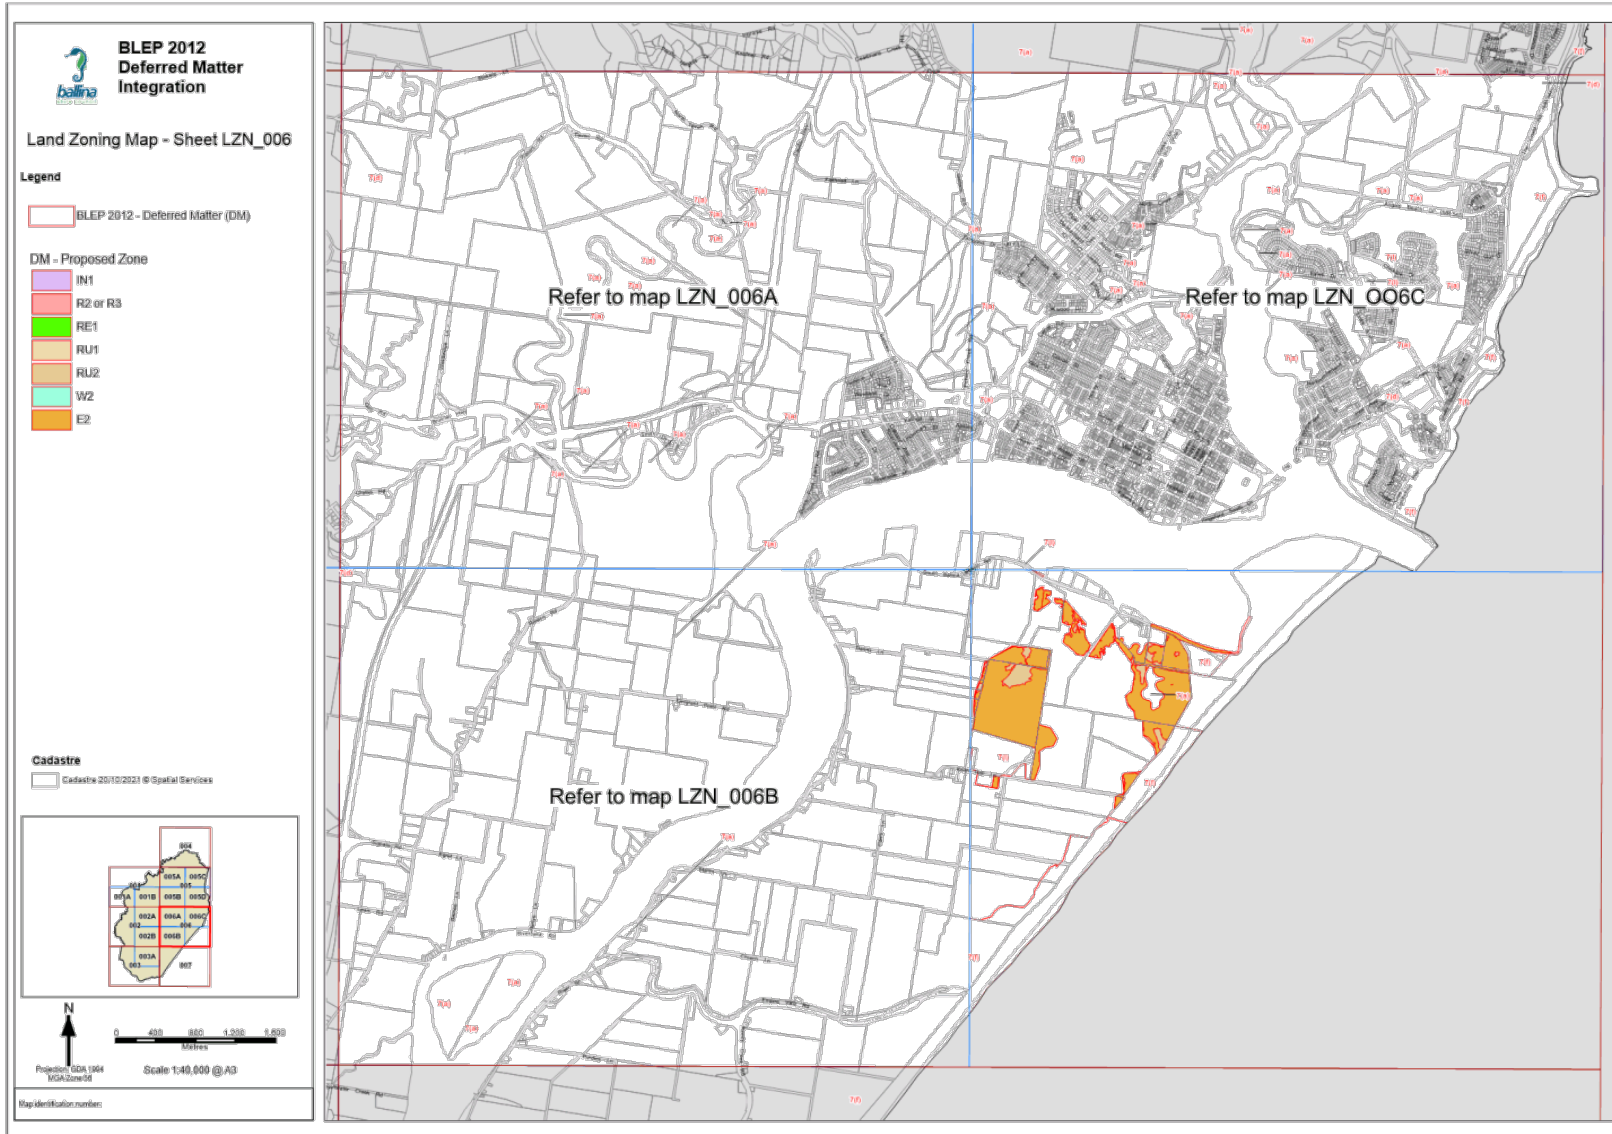

8.3 Ballina Local Environmental Plan 2012 - Deferred Matters Integration