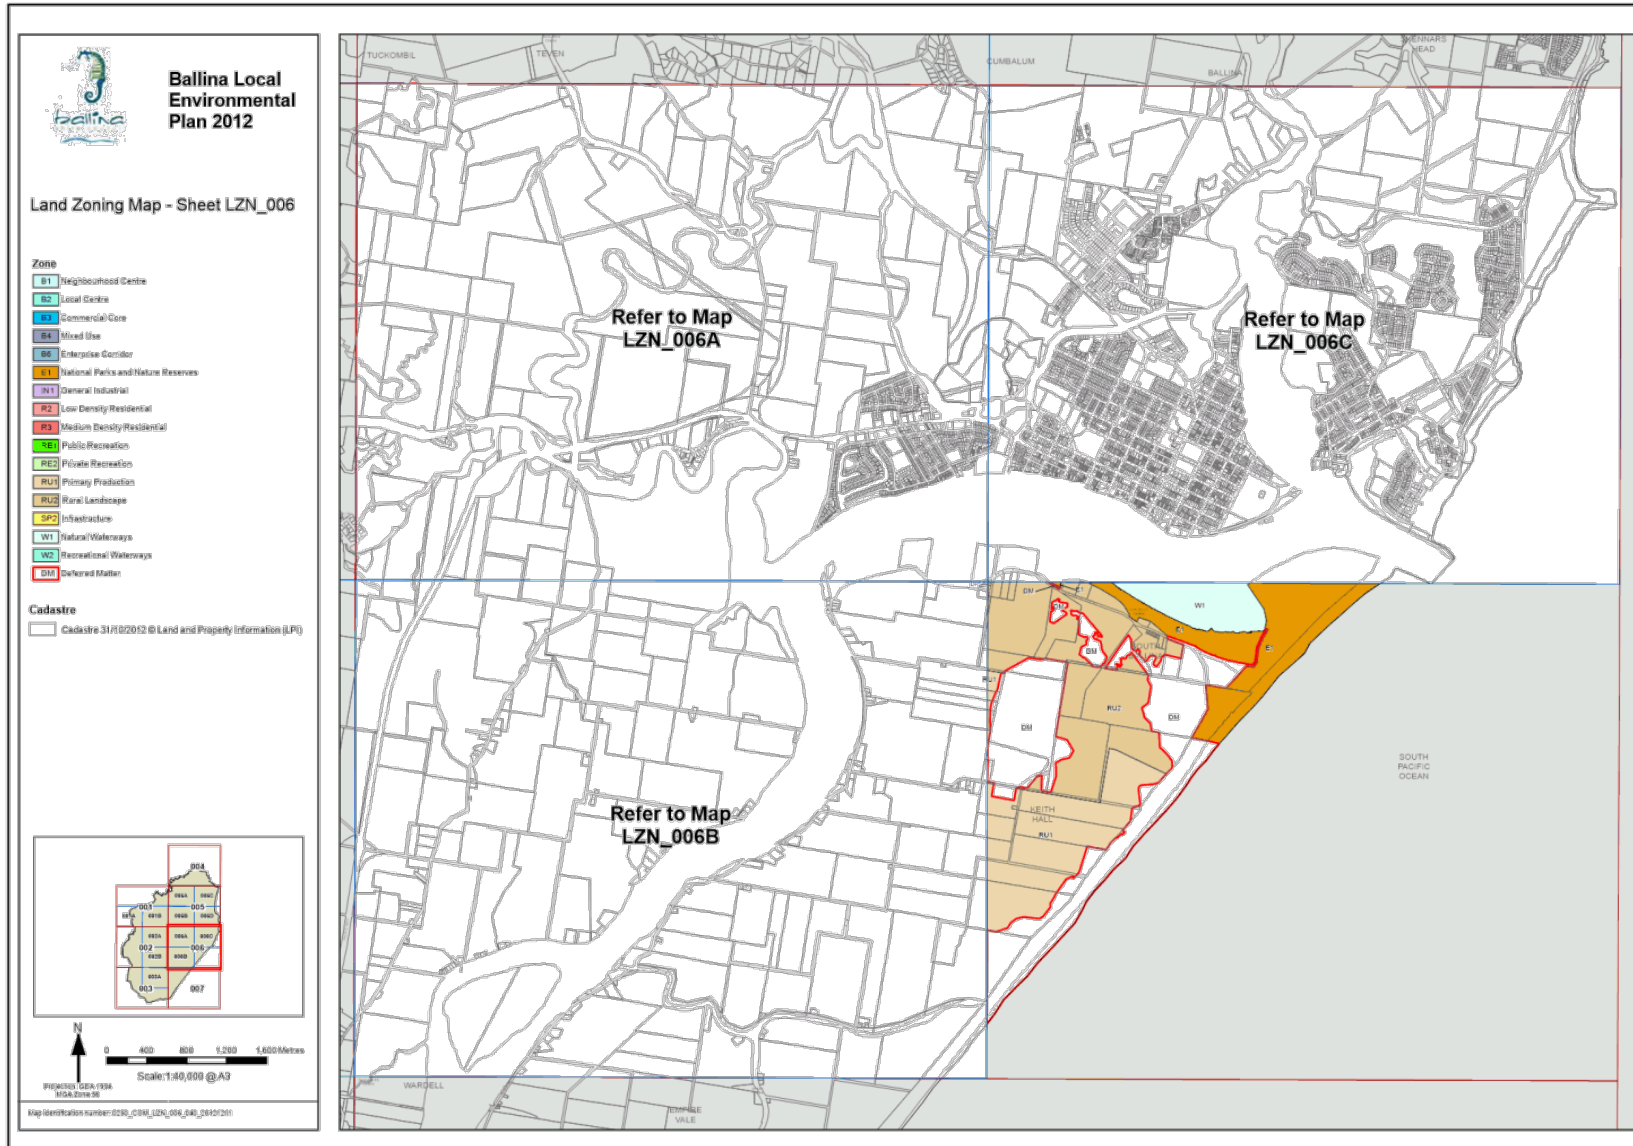

8.3 Ballina Local Environmental Plan 2012 - Deferred Matters Integration