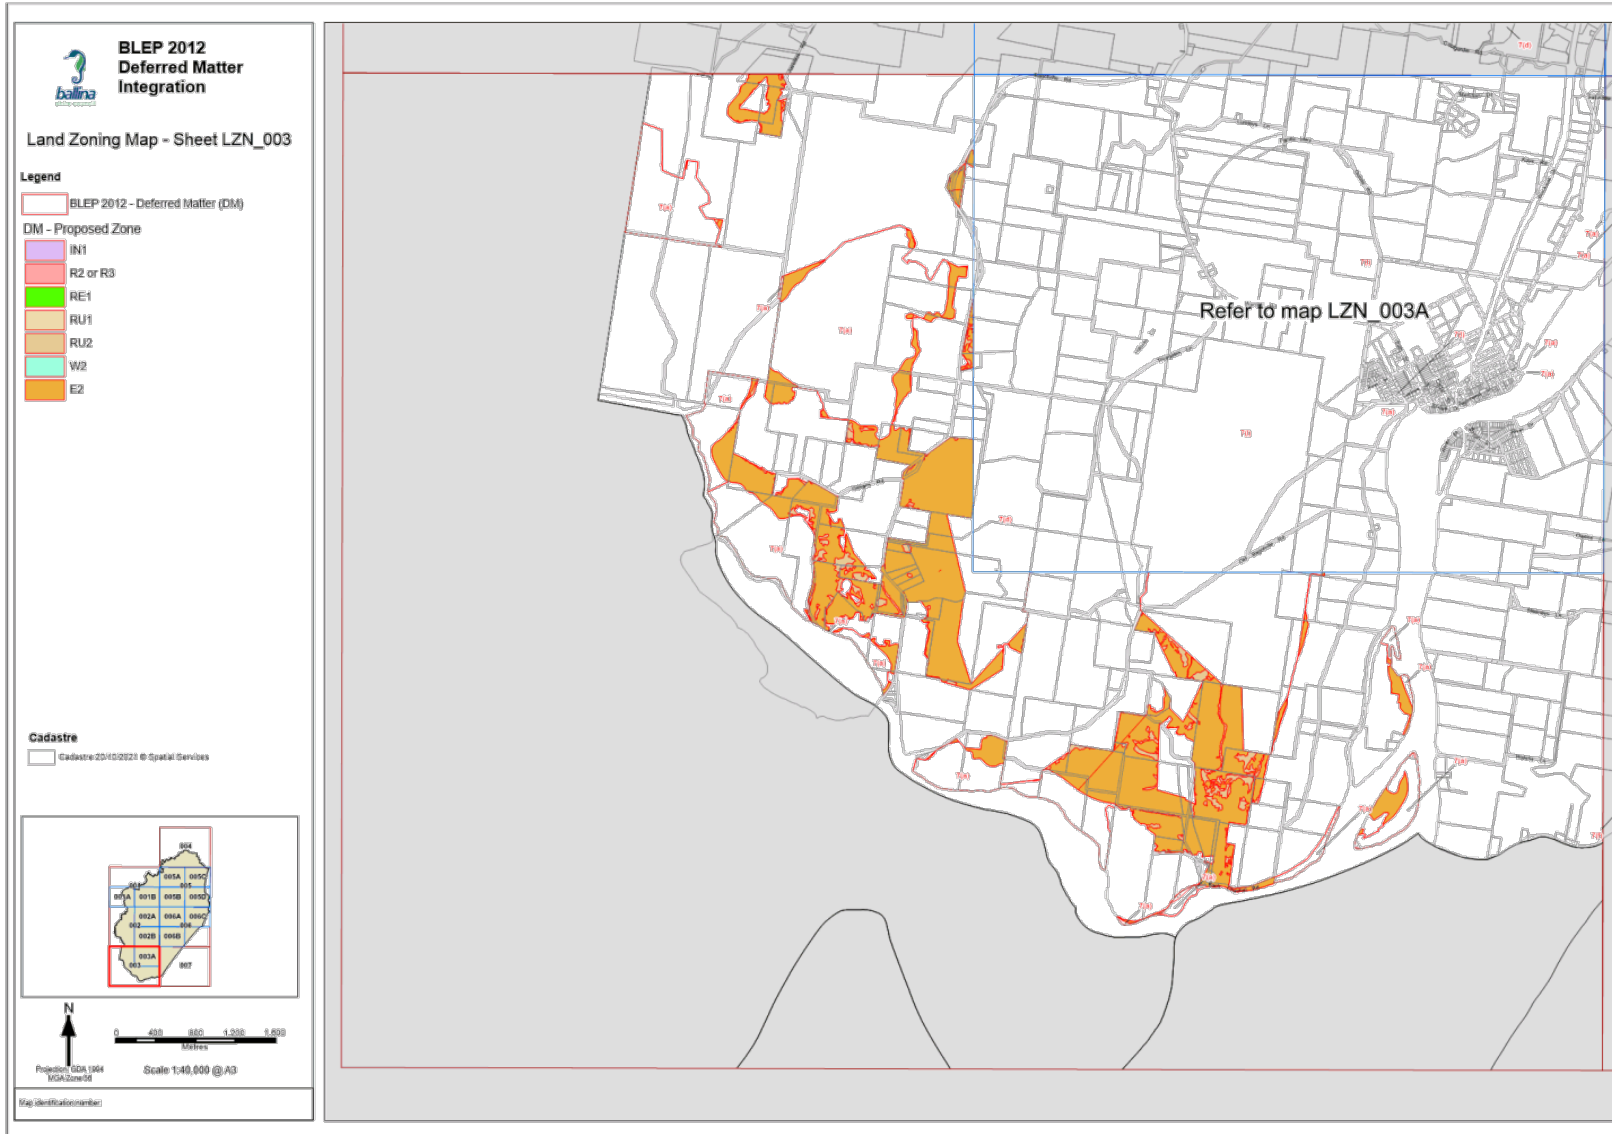

8.3 Ballina Local Environmental Plan 2012 - Deferred Matters Integration