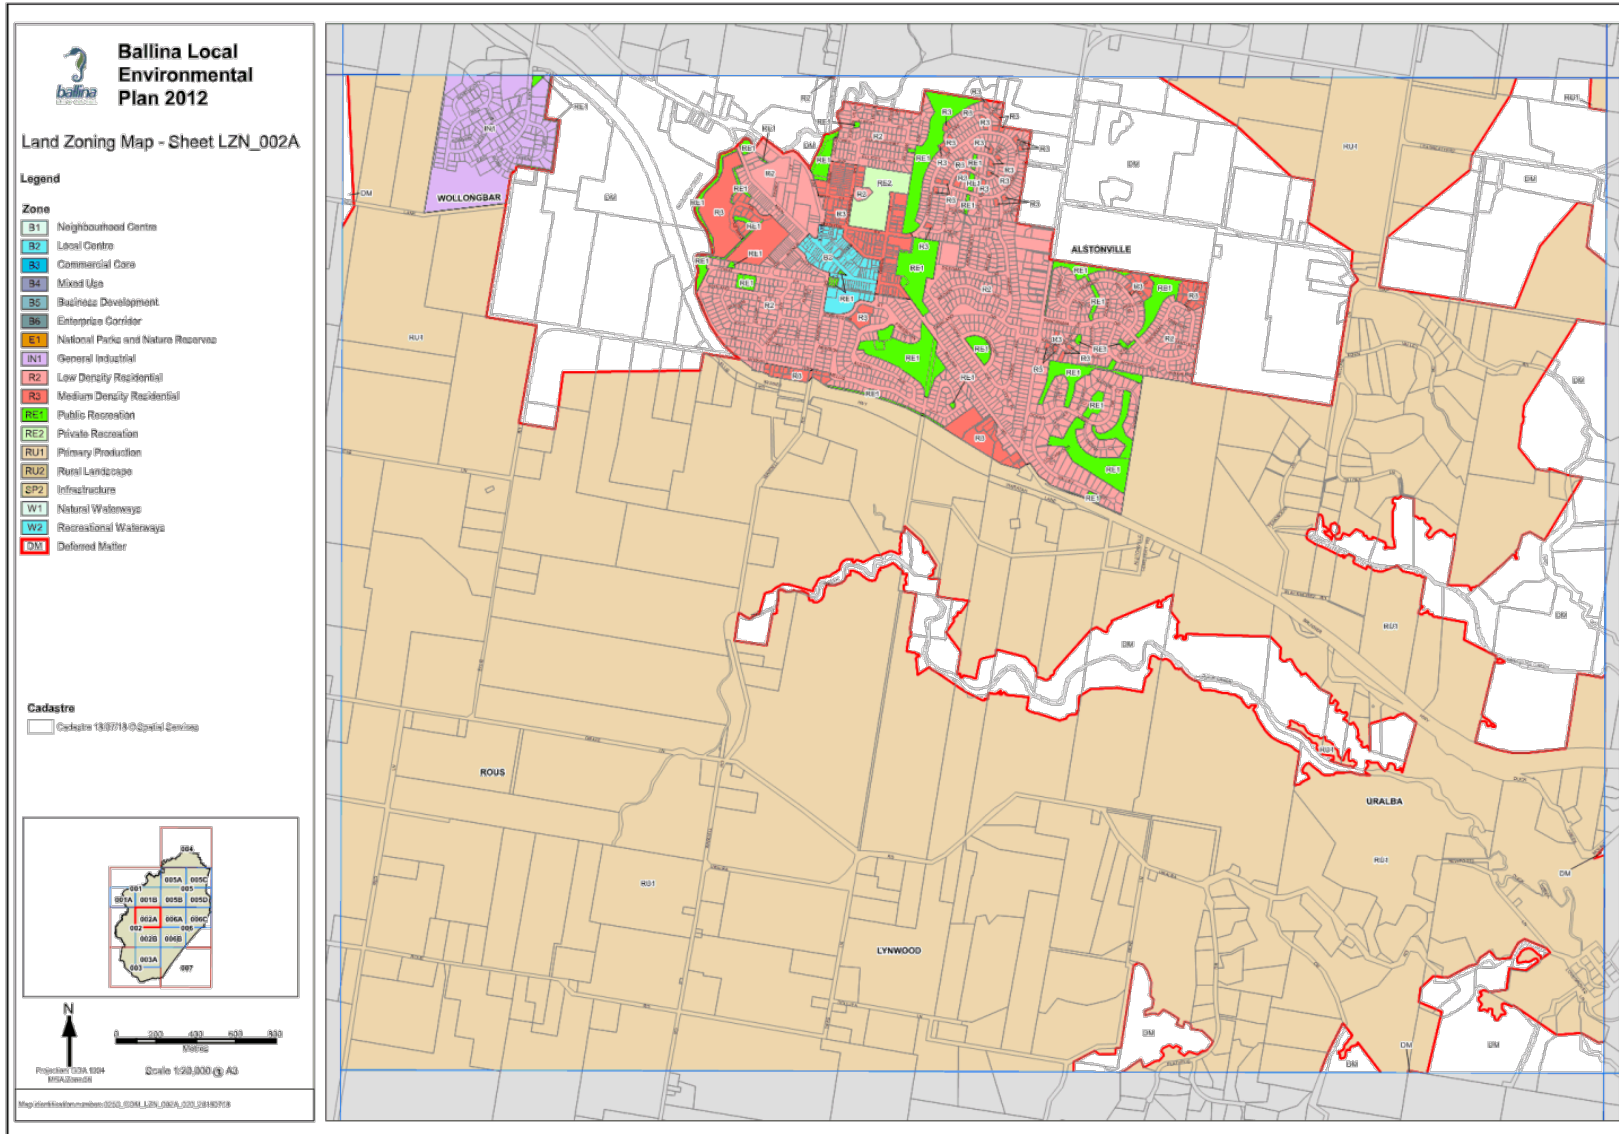

8.3 **Ballina Local Environmental Plan 2012 - Deferred Matters Integration**

Map Set Cover Sheet - BLEP 2012 Deferred Matter Integration	
Land Zoning Map Sheet Reference:	Description:
LGA Aerial	Shire overview showing all Deferred Matter (DM) areas.
LGA	Shire overview showing all DM areas. Areas identified for integration into the BLEP 2012 shown coloured. Other DM areas remain zoned environmental protection under the BLEP 1987.
Map Sheet LZN_001	Areas identified for integration into the BLEP 2012 shown coloured. Other DM areas remain zoned environmental protection under the BLEP 1987.
Map Sheet LZN_001A	
Map Sheet LZN_001B	
Map Sheet LZN_002	
Map Sheet LZN_002A	
Map Sheet LZN_002B	
Map Sheet LZN_003	
Map Sheet LZN_003A	
Map Sheet LZN_004	
Map Sheet LZN_005A	
Map Sheet LZN_005B	
Map Sheet LZN_005C	
Map Sheet LZN_005D	
Map Sheet LZN_006	
Map Sheet LZN_006A	
Map Sheet LZN_006B	
Map Sheet LZN_006C	
Map Sheet LZN_007	

8.3 Ballina Local Environmental Plan 2012 - Deferred Matters Integration

8.3 **Ballina Local Environmental Plan 2012 - Deferred Matters Integration**

8.3 Ballina Local Environmental Plan 2012 - Deferred Matters Integration

8.3 Ballina Local Environmental Plan 2012 - Deferred Matters Integration

8.3 Ballina Local Environmental Plan 2012 - Deferred Matters Integration

8.3 Ballina Local Environmental Plan 2012 - Deferred Matters Integration