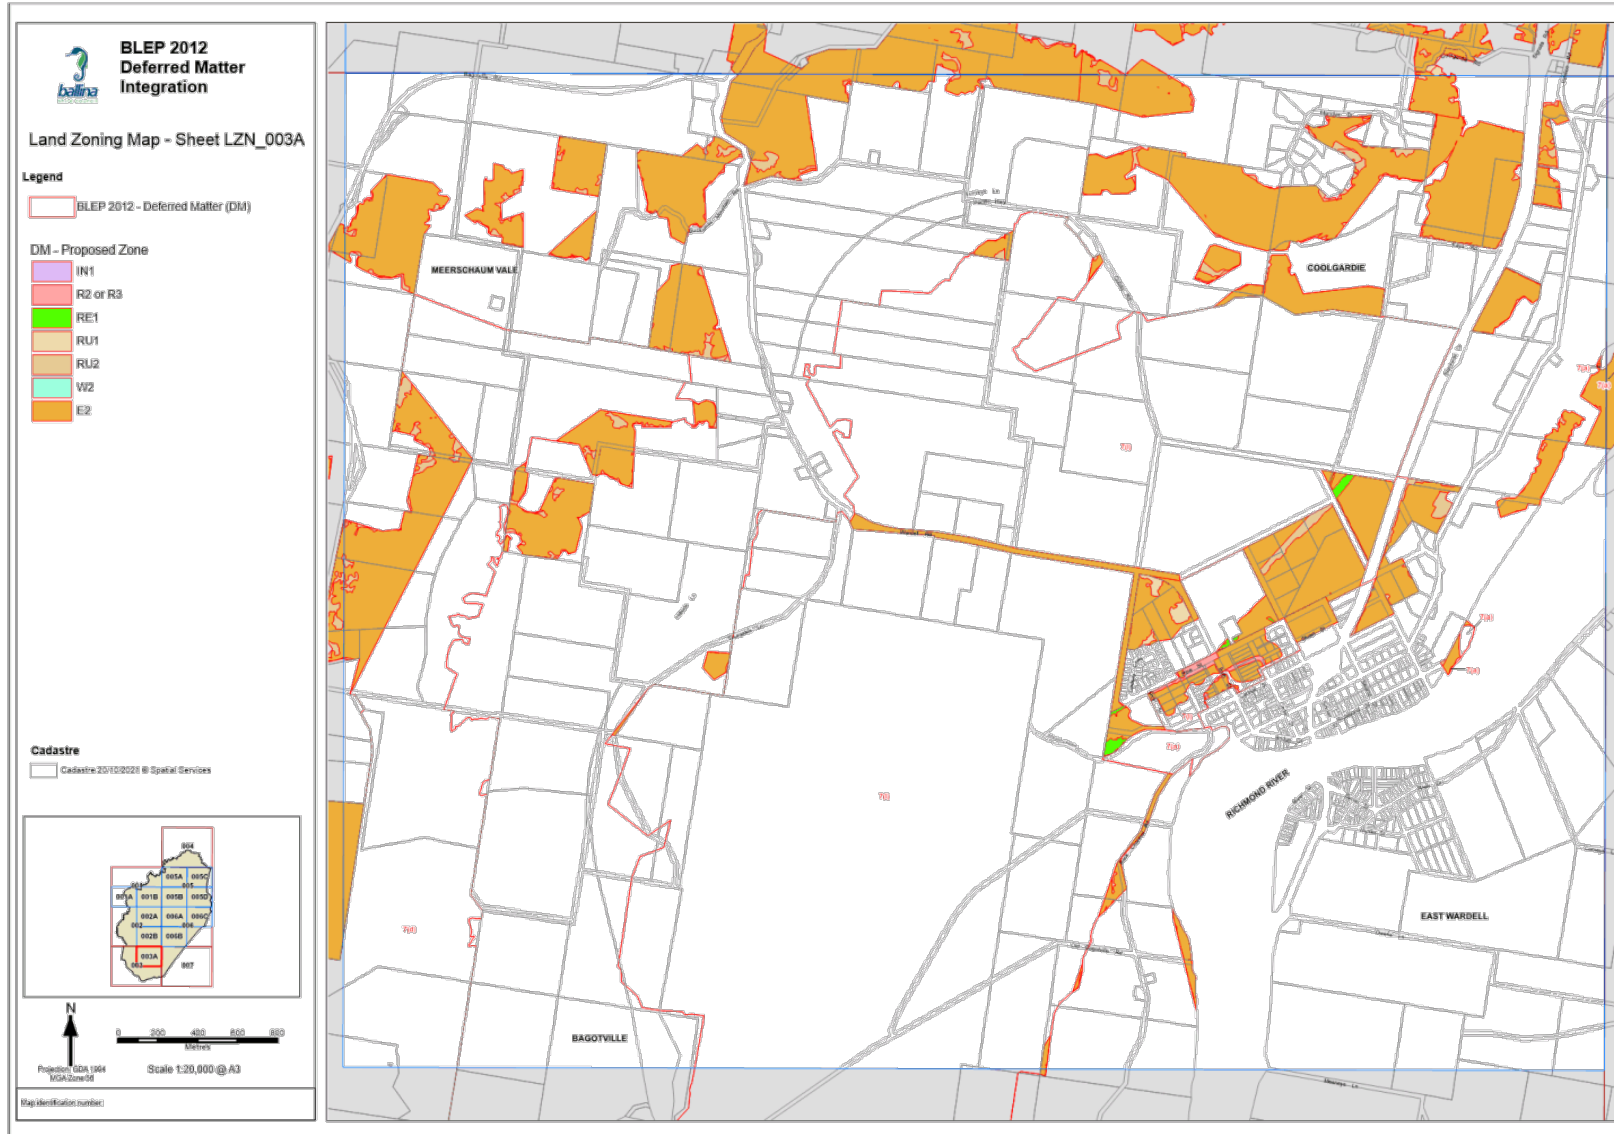

8.3 **Ballina Local Environmental Plan 2012 - Deferred Matters Integration**

Map Set Cover Sheet - BLEP 2012 Deferred Matter Integration	
Land Zoning Map Sheet Reference:	Description:
LGA Aerial	Shire overview showing all Deferred Matter (DM) areas.
LGA	Shire overview showing all DM areas. Areas identified for integration into the BLEP 2012 shown coloured. Other DM areas remain zoned environmental protection under the BLEP 1987.
Map Sheet LZN_001	Areas identified for integration into the BLEP 2012 shown coloured. Other DM areas remain zoned environmental protection under the BLEP 1987.
Map Sheet LZN_001A	
Map Sheet LZN_001B	
Map Sheet LZN_002	
Map Sheet LZN_002A	
Map Sheet LZN_002B	
Map Sheet LZN_003	
Map Sheet LZN_003A	
Map Sheet LZN_004	
Map Sheet LZN_005A	
Map Sheet LZN_005B	
Map Sheet LZN_005C	
Map Sheet LZN_005D	
Map Sheet LZN_006	
Map Sheet LZN_006A	
Map Sheet LZN_006B	
Map Sheet LZN_006C	
Map Sheet LZN_007	

8.3 **Ballina Local Environmental Plan 2012 - Deferred Matters Integration**

8.3 Ballina Local Environmental Plan 2012 - Deferred Matters Integration

8.3 Ballina Local Environmental Plan 2012 - Deferred Matters Integration

8.3 Ballina Local Environmental Plan 2012 - Deferred Matters Integration

8.3 Ballina Local Environmental Plan 2012 - Deferred Matters Integration

8.3 Ballina Local Environmental Plan 2012 - Deferred Matters Integration