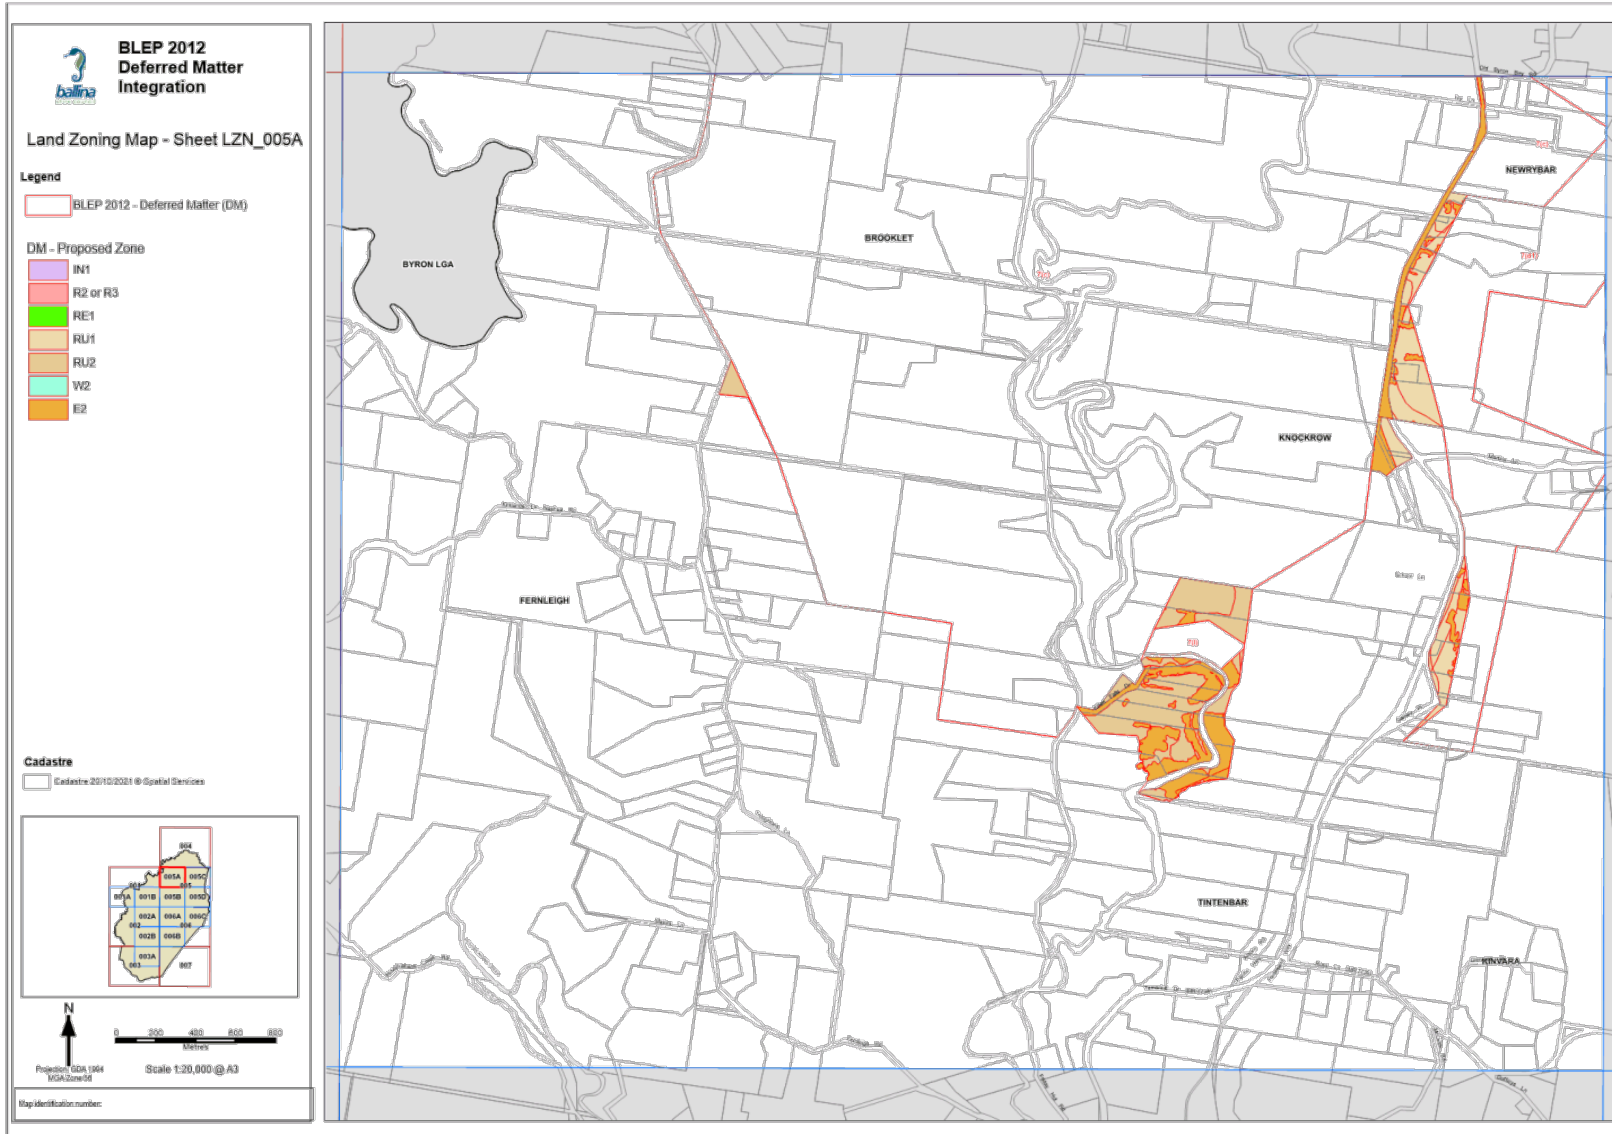

8.3 **Ballina Local Environmental Plan 2012 - Deferred Matters Integration**

Map Set Cover Sheet - BLEP 2012 Deferred Matter Integration	
Land Zoning Map Sheet Reference:	Description:
LGA Aerial	Shire overview showing all Deferred Matter (DM) areas.
LGA	Shire overview showing all DM areas. Areas identified for integration into the BLEP 2012 shown coloured. Other DM areas remain zoned environmental protection under the BLEP 1987.
Map Sheet LZN_001	Areas identified for integration into the BLEP 2012 shown coloured. Other DM areas remain zoned environmental protection under the BLEP 1987.
Map Sheet LZN_001A	
Map Sheet LZN_001B	
Map Sheet LZN_002	
Map Sheet LZN_002A	
Map Sheet LZN_002B	
Map Sheet LZN_003	
Map Sheet LZN_003A	
Map Sheet LZN_004	
Map Sheet LZN_005A	
Map Sheet LZN_005B	
Map Sheet LZN_005C	
Map Sheet LZN_005D	
Map Sheet LZN_006	
Map Sheet LZN_006A	
Map Sheet LZN_006B	
Map Sheet LZN_006C	
Map Sheet LZN_007	

8.3 Ballina Local Environmental Plan 2012 - Deferred Matters Integration

8.3 Ballina Local Environmental Plan 2012 - Deferred Matters Integration

8.3 Ballina Local Environmental Plan 2012 - Deferred Matters Integration