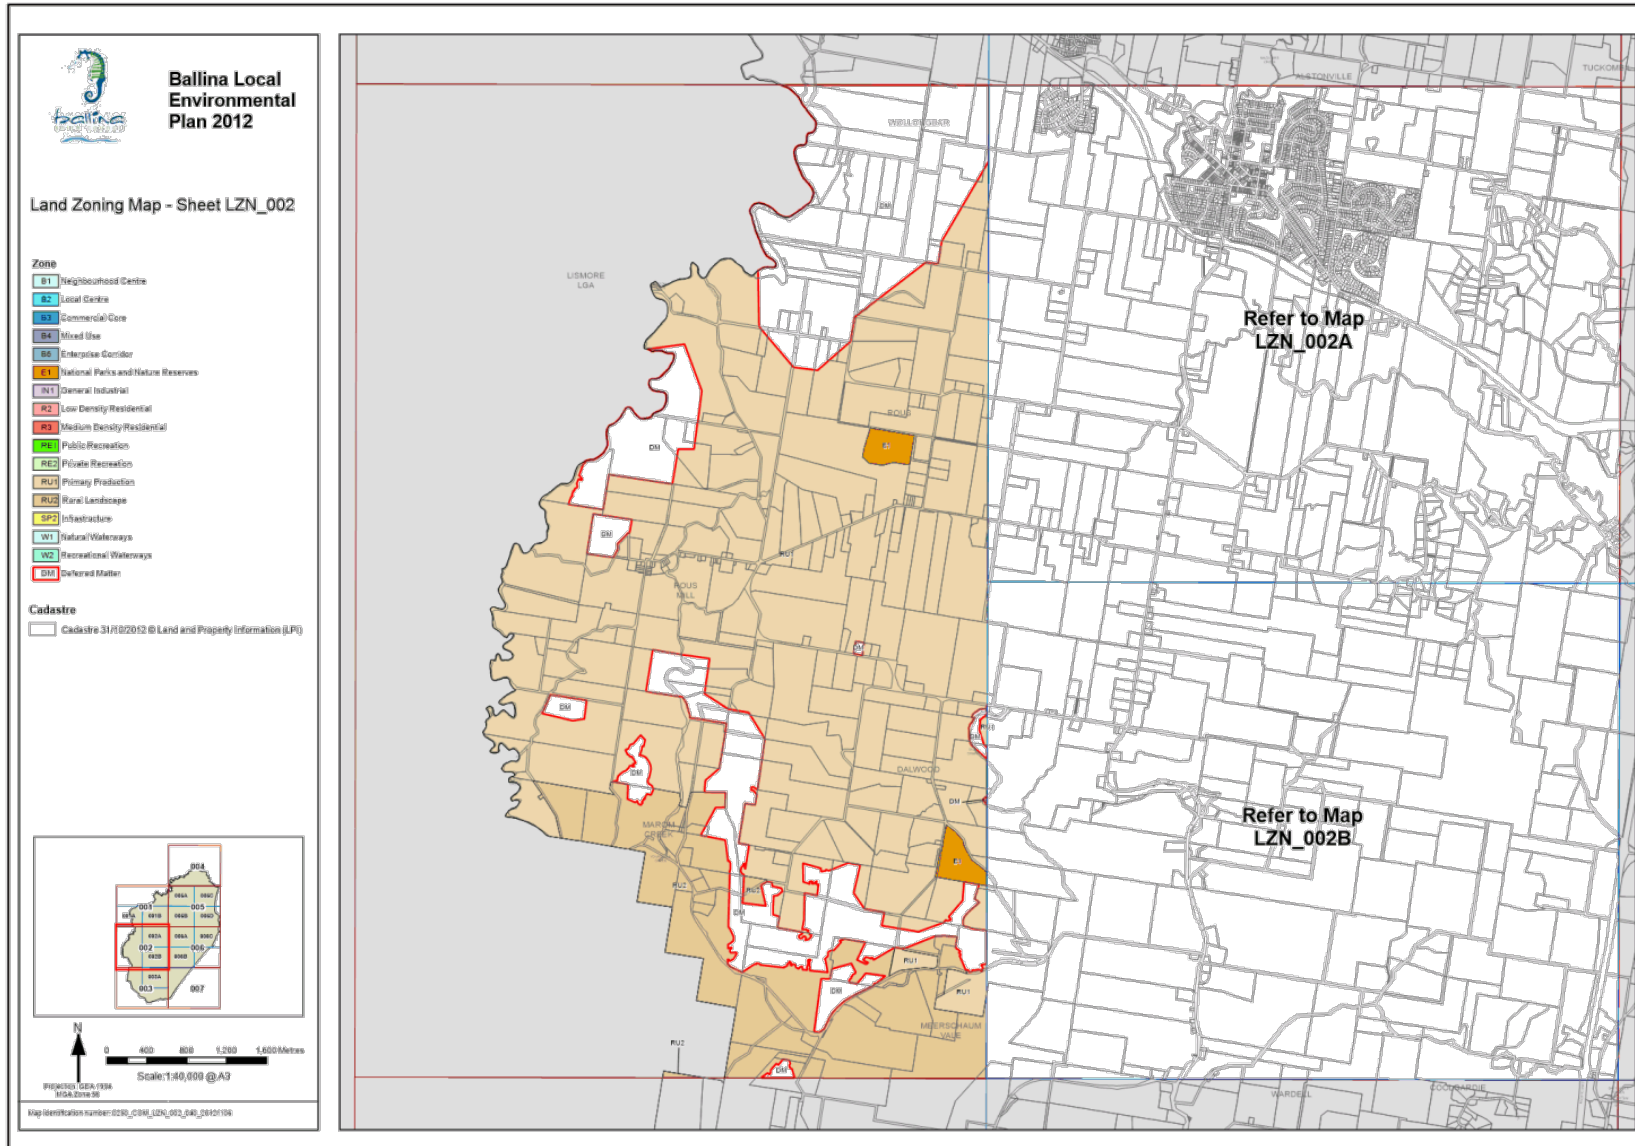

8.3 **Ballina Local Environmental Plan 2012 - Deferred Matters Integration**

Map Set Cover Sheet - BLEP 2012 Deferred Matter Integration	
Land Zoning Map Sheet Reference:	Description:
LGA Aerial	Shire overview showing all Deferred Matter (DM) areas.
LGA	Shire overview showing all DM areas. Areas identified for integration into the BLEP 2012 shown coloured. Other DM areas remain zoned environmental protection under the BLEP 1987.
Map Sheet LZN_001	Areas identified for integration into the BLEP 2012 shown coloured. Other DM areas remain zoned environmental protection under the BLEP 1987.
Map Sheet LZN_001A	
Map Sheet LZN_001B	
Map Sheet LZN_002	
Map Sheet LZN_002A	
Map Sheet LZN_002B	
Map Sheet LZN_003	
Map Sheet LZN_003A	
Map Sheet LZN_004	
Map Sheet LZN_005A	
Map Sheet LZN_005B	
Map Sheet LZN_005C	
Map Sheet LZN_005D	
Map Sheet LZN_006	
Map Sheet LZN_006A	
Map Sheet LZN_006B	
Map Sheet LZN_006C	
Map Sheet LZN_007	

8.3 Ballina Local Environmental Plan 2012 - Deferred Matters Integration

8.3 Ballina Local Environmental Plan 2012 - Deferred Matters Integration

8.3 Ballina Local Environmental Plan 2012 - Deferred Matters Integration