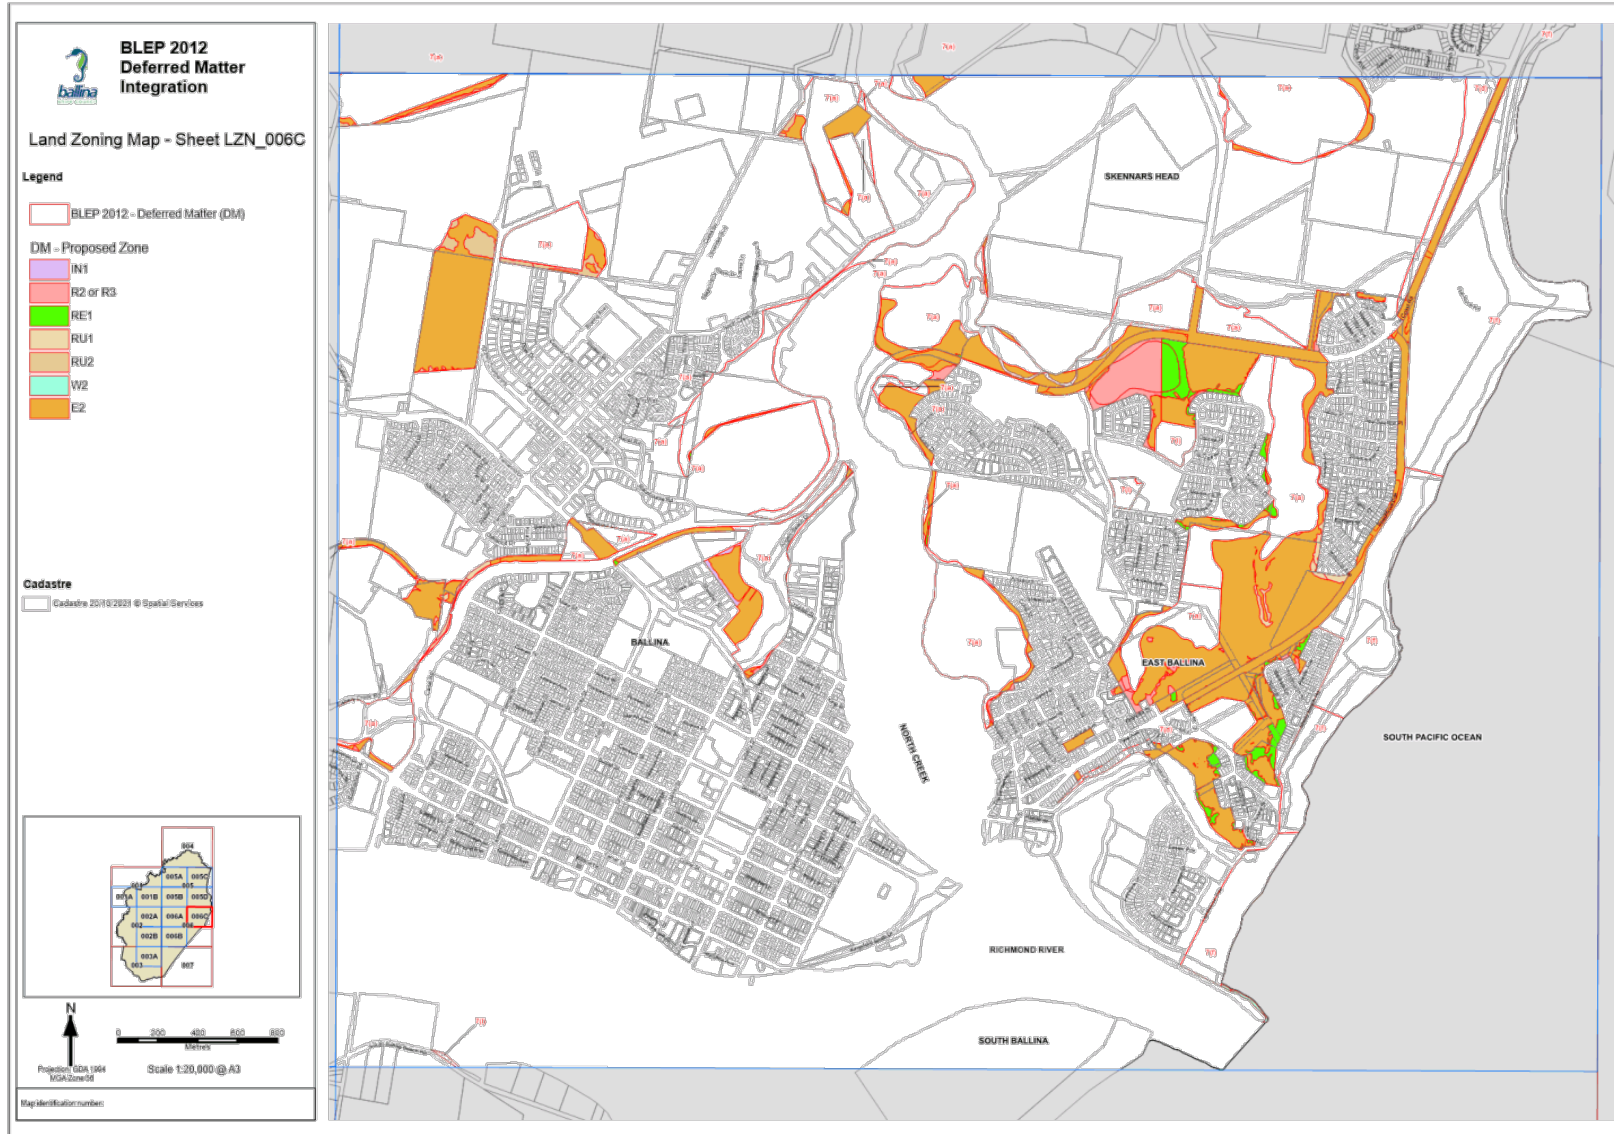

8.3 **Ballina Local Environmental Plan 2012 - Deferred Matters Integration**

Map Set Cover Sheet - BLEP 2012 Deferred Matter Integration	
Land Zoning Map Sheet Reference:	Description:
LGA Aerial	Shire overview showing all Deferred Matter (DM) areas.
LGA	Shire overview showing all DM areas. Areas identified for integration into the BLEP 2012 shown coloured. Other DM areas remain zoned environmental protection under the BLEP 1987.
Map Sheet LZN_001	Areas identified for integration into the BLEP 2012 shown coloured. Other DM areas remain zoned environmental protection under the BLEP 1987.
Map Sheet LZN_001A	
Map Sheet LZN_001B	
Map Sheet LZN_002	
Map Sheet LZN_002A	
Map Sheet LZN_002B	
Map Sheet LZN_003	
Map Sheet LZN_003A	
Map Sheet LZN_004	
Map Sheet LZN_005A	
Map Sheet LZN_005B	
Map Sheet LZN_005C	
Map Sheet LZN_005D	
Map Sheet LZN_006	
Map Sheet LZN_006A	
Map Sheet LZN_006B	
Map Sheet LZN_006C	
Map Sheet LZN_007	

8.3 Ballina Local Environmental Plan 2012 - Deferred Matters Integration

8.3 **Ballina Local Environmental Plan 2012 - Deferred Matters Integration**

8.3 Ballina Local Environmental Plan 2012 - Deferred Matters Integration