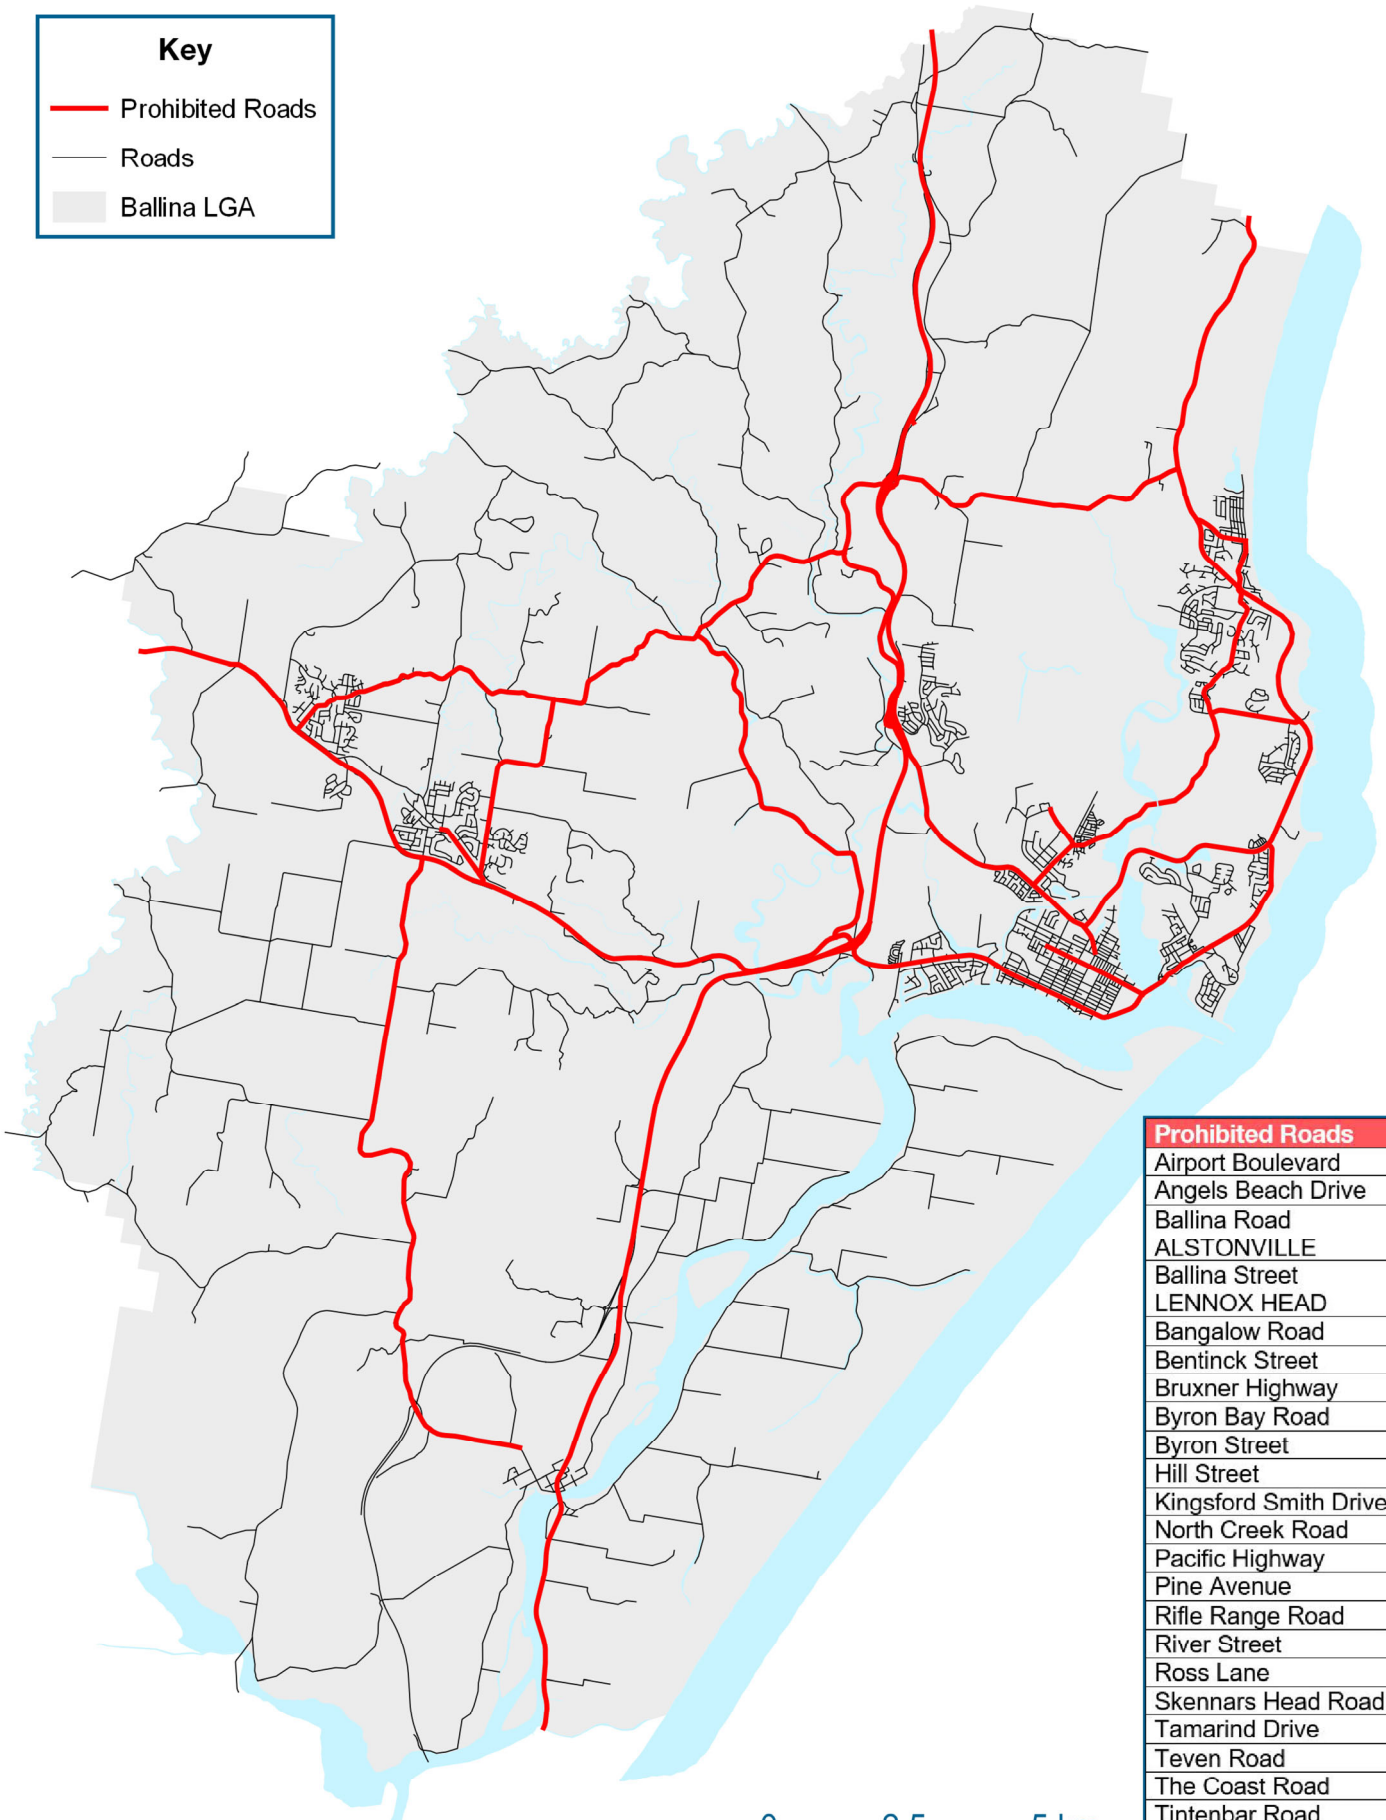

Key

- Prohibited Roads
- Roads
- Ballina LGA

Prohibited Roads
Airport Boulevard
Angels Beach Drive
Ballina Road
ALSTONVILLE
Ballina Street
LENNOX HEAD
Bangalow Road
Bentinck Street
Bruxner Highway
Byron Bay Road
Byron Street
Hill Street
Kingsford Smith Drive
North Creek Road
Pacific Highway
Pine Avenue
Rifle Range Road
River Street
Ross Lane
Skennars Head Road
Tamarind Drive
Teven Road
The Coast Road
Tintenbar Road
Tuckombil Road
Wardell Road

**Prohibited Roads - Real Estate Open House Advertising Signage
on Public Land Including Road Reserve and Road**

HD Ref
158795

Printed
27/9/2022