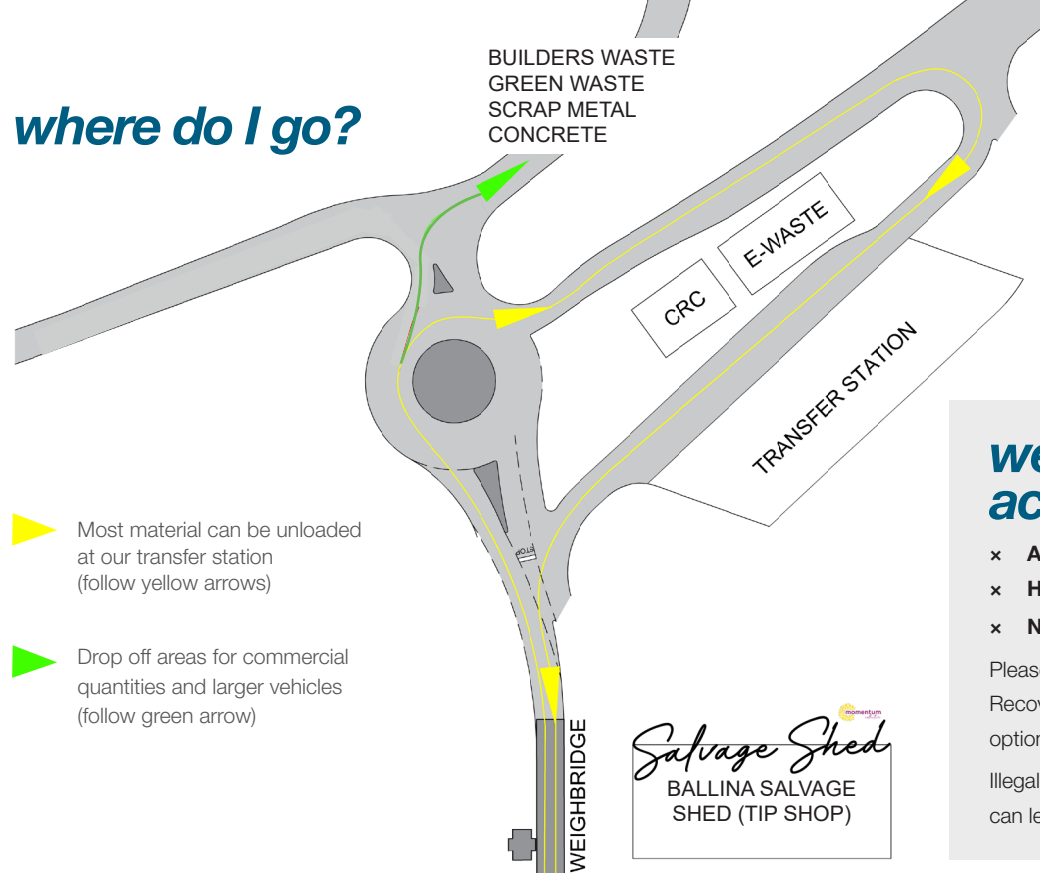

what we offer

Most waste materials that do not fit or cannot be placed in your existing bin system can be taken to the Resource Recovery Centre.

All vehicles are weighed in and out of the Resource Recovery Centre and waste materials are charged on a weight per category basis. This makes it more cost effective for visitors.

The minimum weight measured is 20 kg which is the accuracy of our weighbridge.

On arrival, weighbridge staff will direct you to the appropriate area (see map).

sort your load and save

To ensure you are charged the cheapest rates, make sure you sort your items into waste, recyclable materials and FREE drop off items prior to your arrival.

You may be required to go over the weighbridge twice to differentiate free, fixed price and fee-based materials.

commercial waste

Larger drop off areas are available for commercial quantities and large vehicles (see map).

where do I go?

other services

weighbridge certificates

Available for registration purposes only as this facility is not a public weighbridge (fees apply).

asbestos sample test kits

Ballina Shire residents are eligible for one FREE household test kit per household available for collection from the Resource Recovery Centre, and Customer Service Centre (40 Cherry Street).

To check if a material is asbestos, drop off your sample to the Resource Recovery Centre to be forwarded to the laboratory for testing. Allow approximately 5 business days from receipt of sample for results to be emailed back to you.

Salvage Shed
BALLINA SALVAGE SHED (TIP SHOP)

CRC

community recycling centre

A range of common household hazardous waste materials can be dropped off for **FREE** at the CRC for quantities of 20kg or 20 litres.

Accepted materials:

- fluorescent light bulbs and tubes
- all sized batteries
- cooking and engine oils
- gas bottles
- fire extinguishers
- smoke detectors
- paint

e-waste

TVs, computers, printers and electrical cables can also be dropped off for **FREE** next to the CRC.

we do not accept

- × Asbestos
- × Hazardous waste
- × Needles and sharps

Please contact the Resource Recovery Centre for disposal options on 6686 1287.

Illegal disposal of these materials can lead to fines up to $1million.