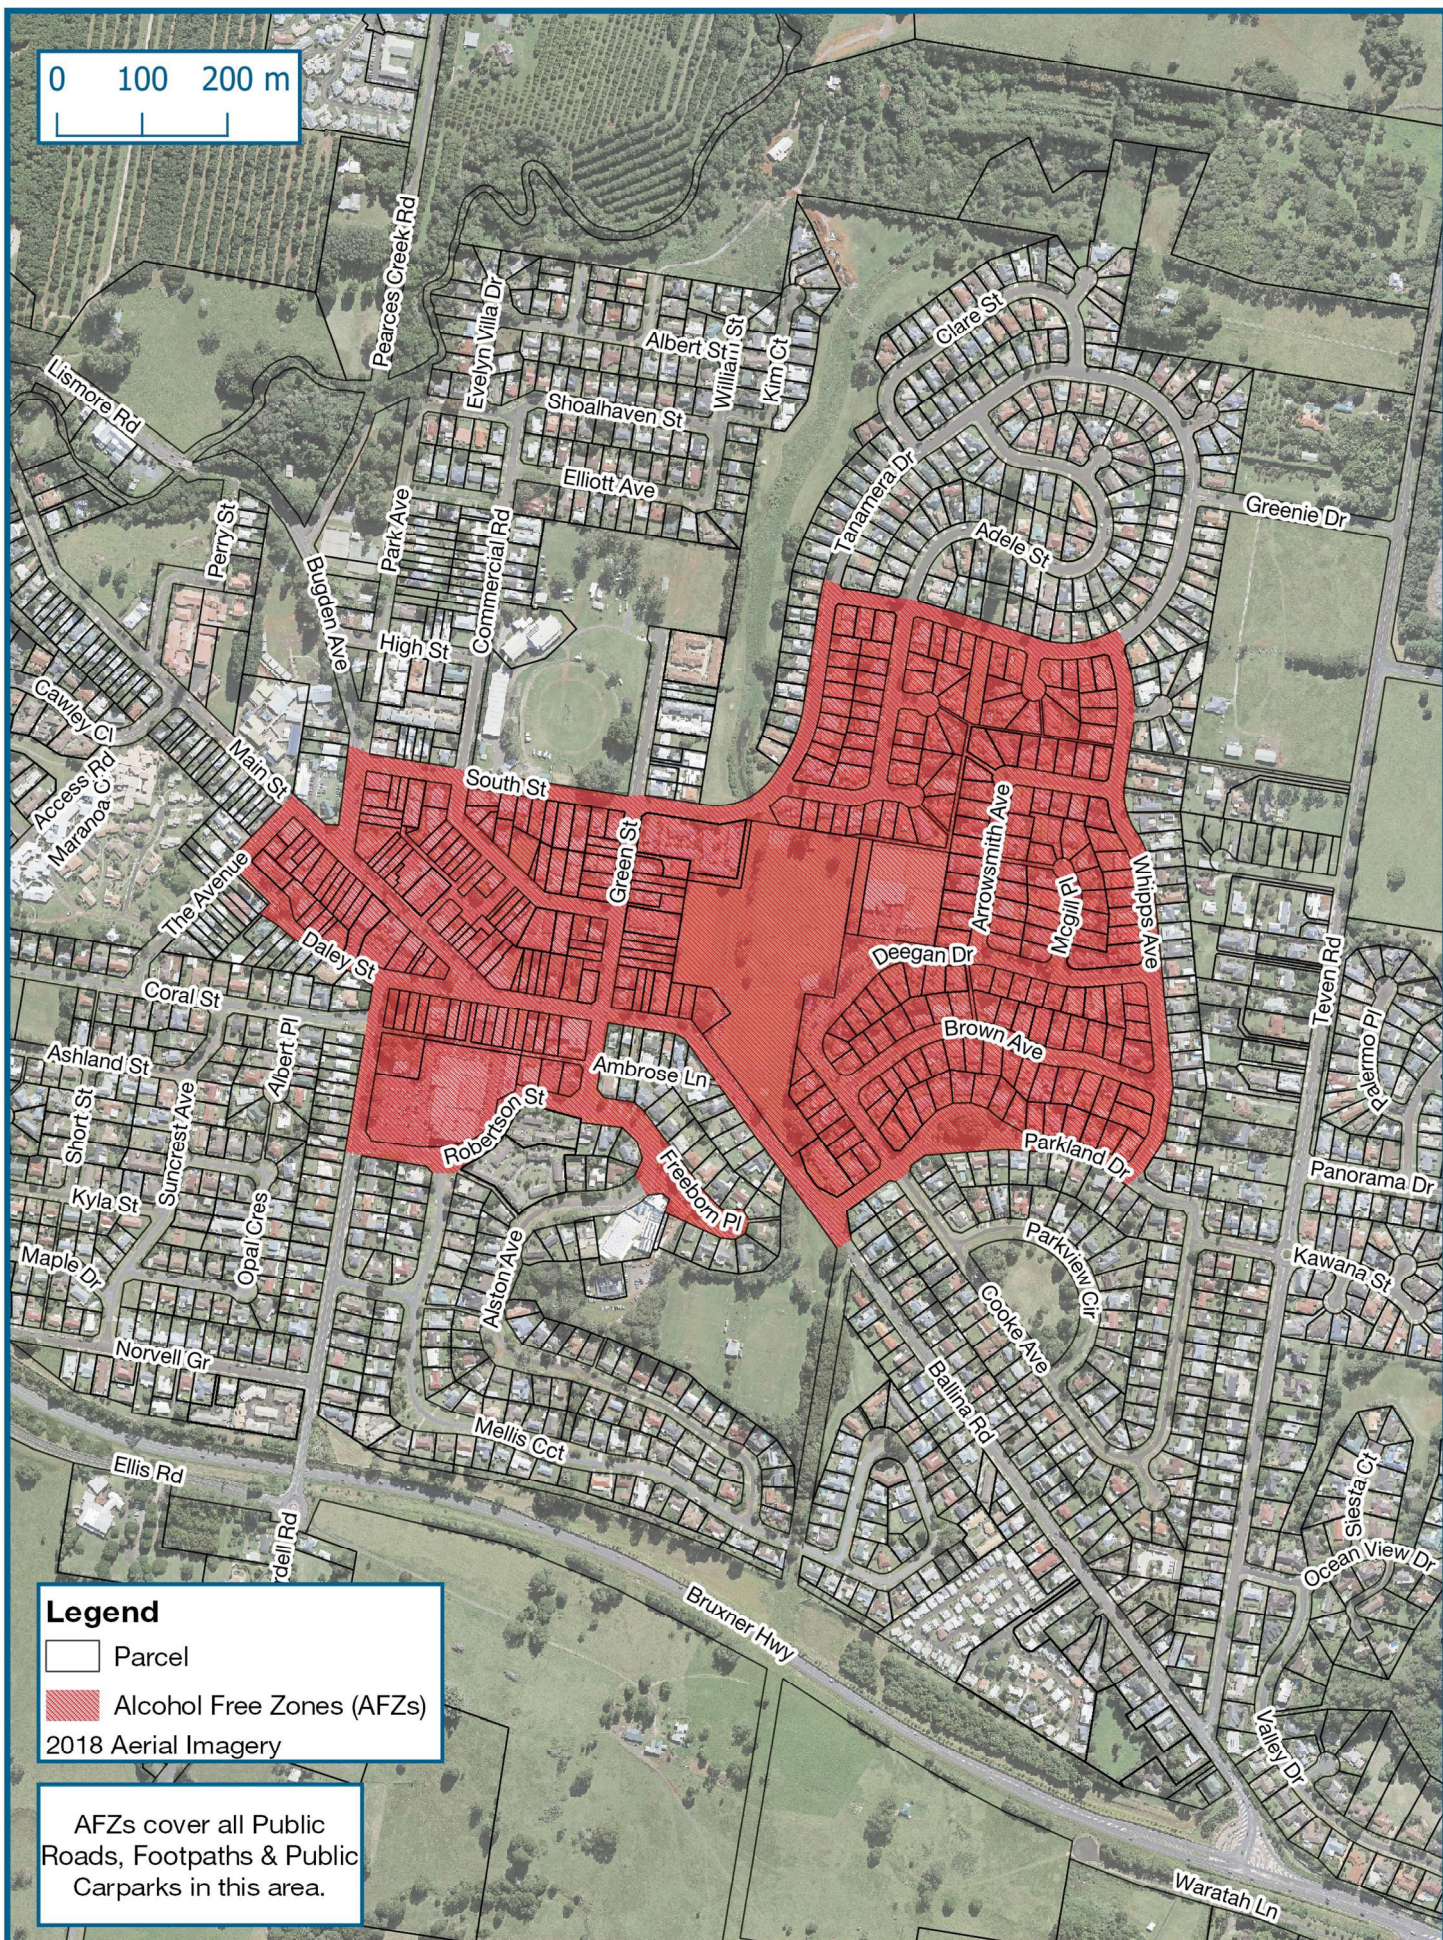

0 100 200 m

Legend

- Parcel
- Alcohol Free Zones (AFZs)
- 2018 Aerial Imagery

AFZs cover all Public Roads, Footpaths & Public Carparks in this area.

Alcohol Free Zone (AFZ) ALSTONVILLE

HD Ref
158795

Printed
22/11/2021