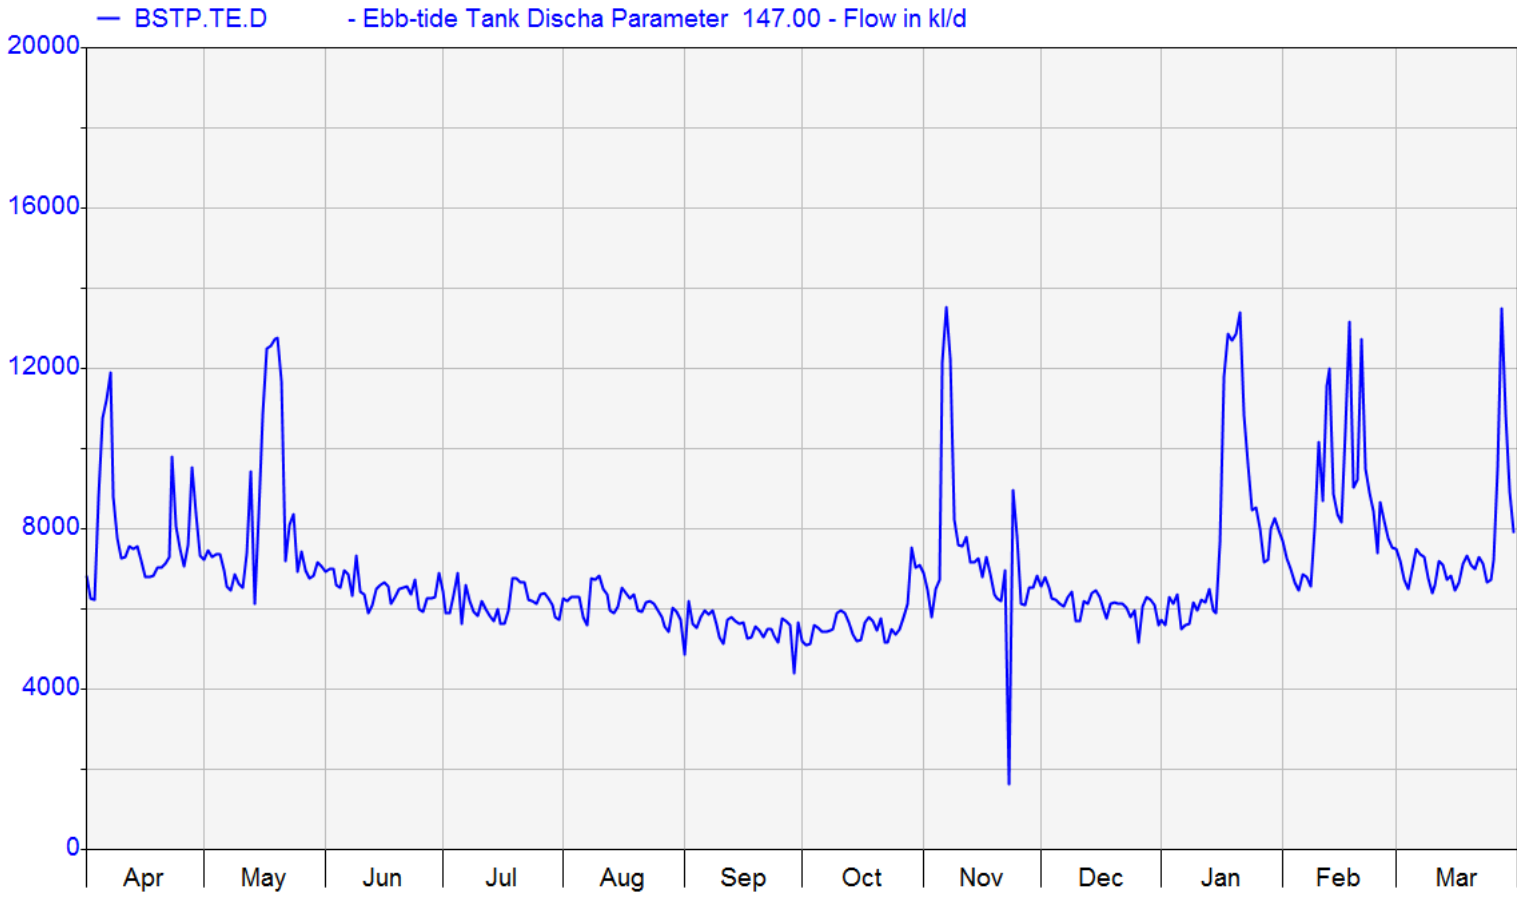

Ballina Shire Council

HYPLOT V134 Output 09/04/2024

01/04/2023 to 01/04/2024

2023-24

Previous Twelve Months