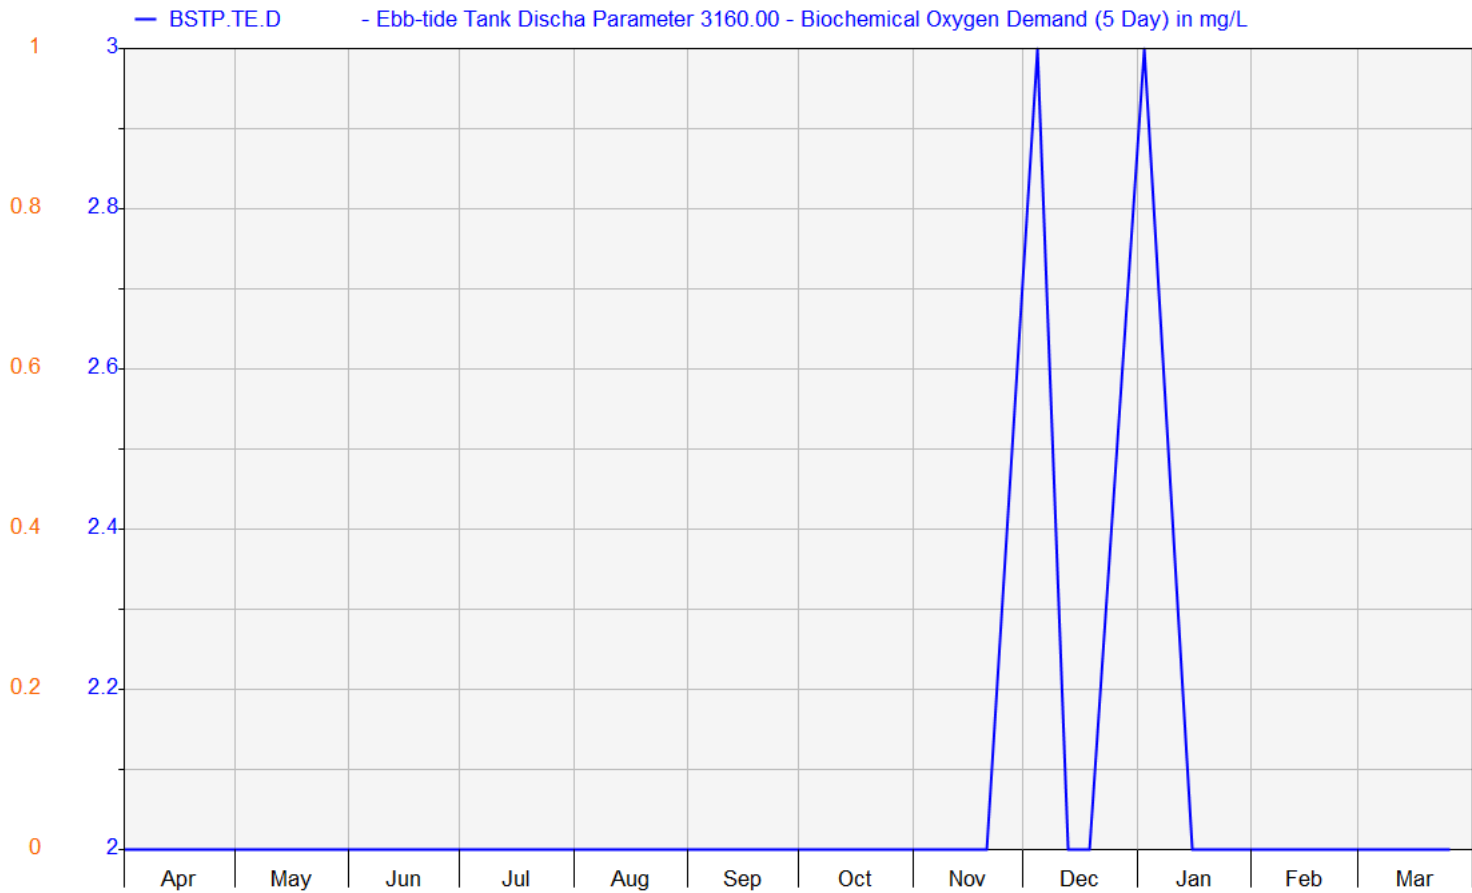

Activity: MBR Process incl. Chemical Dosing and UV

Period: Previous Twelve Months

Date Range From: 01/04/2023

Date Range To: 01/04/2024

SITE DETAILS				LIMIT	LIMIT	LIMIT	LIMIT	RESULT	RESULT	RESULT	RESULT	RESULT	RESULT	RESULT
Site	Parameter	Sampling Frequency	Units	count	min	90%	max	count	min	mean	50%	90%	max	sum
2: Discharge to waters	Flow	daily	kl/day	366	-	-	-	366	1637	6965.954	6506.5	8889	13541	2549539
3: Effluent quality	Biochemical Oxygen Demand (5 Day)	fortnightly	mg/l	26	-	10	20	26	1	1.385	1	2	3	-
3: Effluent quality	Thermotolerant Coliforms	fortnightly	count/100 ml	26	-	200	600	50	1	32.960	12	67.7	340	-
3: Effluent quality	Ammonia (Nitrogen)	fortnightly	mg/l	26	-	2	5	27	0.005	0.178	0.14	0.318	0.84	-
3: Effluent quality	Nitrogen (Total)	fortnightly	mg/l	26	-	10	20	27	2.6	4.181	4	5.18	7.4	-
3: Effluent quality	Oil and Grease	fortnightly	mg/l	26	-	5	10	27	2.5	2.500	2.5	2.5	2.5	-
3: Effluent quality	pH	fortnightly	pH	26	6.5	-	8.5	26	7.18	7.722	7.72	7.98	8.16	-
3: Effluent quality	Phosphorus (Total)	fortnightly	mg/l	26	-	0.5	1	27	0.09	0.205	0.18	0.324	0.48	-
3: Effluent quality	Solids (Suspended)	fortnightly	mg/l	26	-	15	30	26	2.5	4.135	2.5	7.5	12	-
5: Rainfall Monitoring	Rainfall	daily	pt	366	-	-	-	366	0	4.025	0	11.5	159	1473

Ballina Shire Council

HYPLOT V134 Output 09/04/2024

01/04/2023 to 01/04/2024

2023-24

Previous Twelve Months

Ballina Shire Council

HYPLOT V134 Output 09/04/2024

01/04/2023 to 01/04/2024

2023-24

Previous Twelve Months

Ballina Shire Council

01/04/2023 to 01/04/2024

2023-24

Previous Twelve Months

Ballina Shire Council

01/04/2023 to 01/04/2024