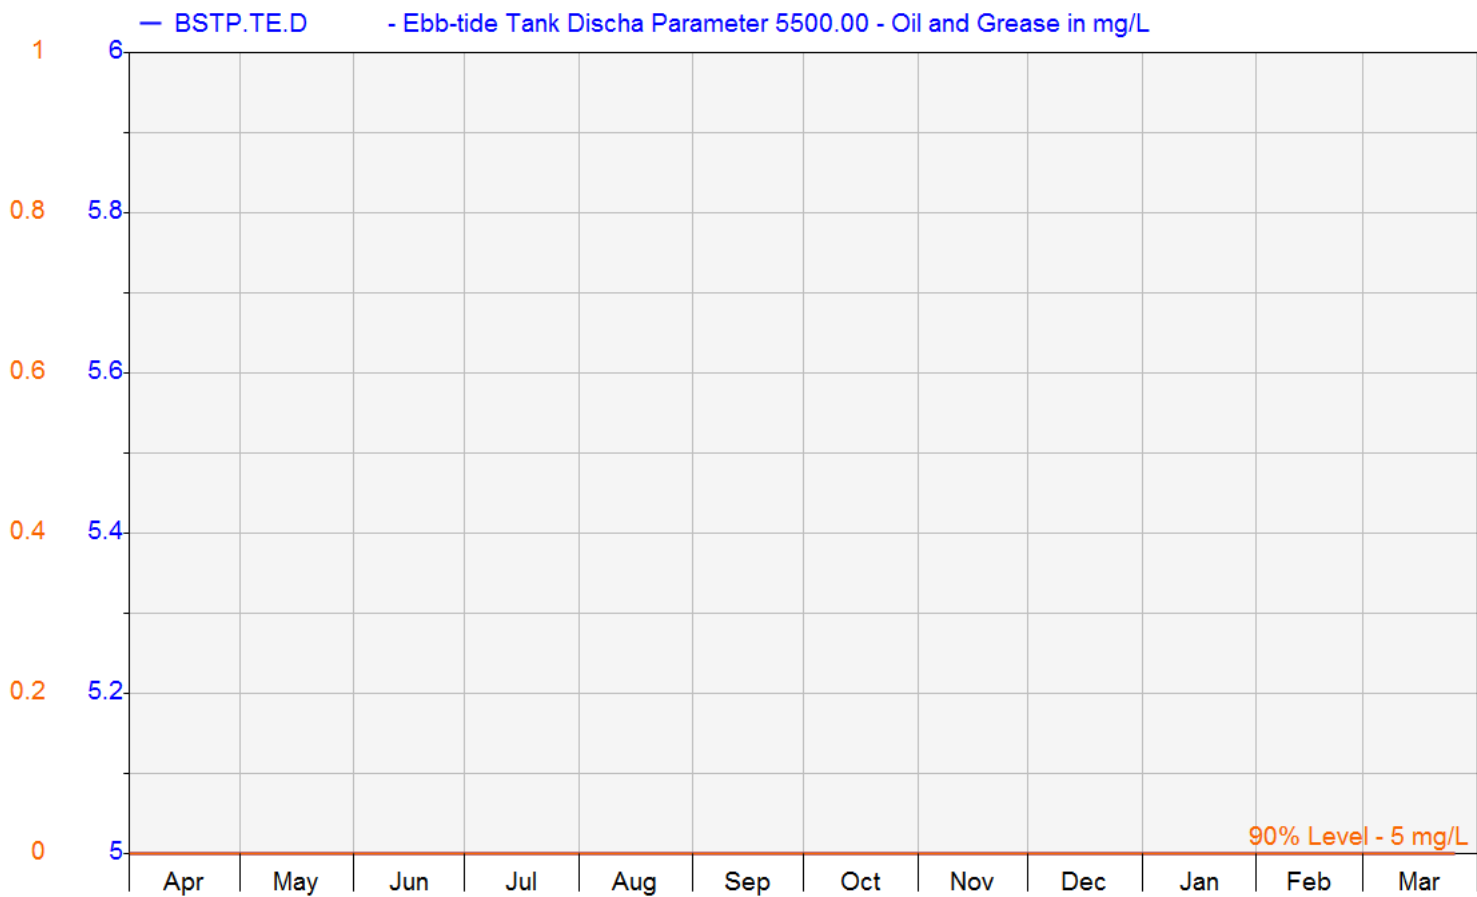

2023-24

Previous Twelve Months

Ballina Shire Council

01/04/2023 to 01/04/2024

2023-24

Previous Twelve Months

Ballina Shire Council

01/04/2023 to 01/04/2024

HYPLOT V134 Output 09/04/2024

01/04/2023 to 01/04/2024

2023-24

Previous Twelve Months