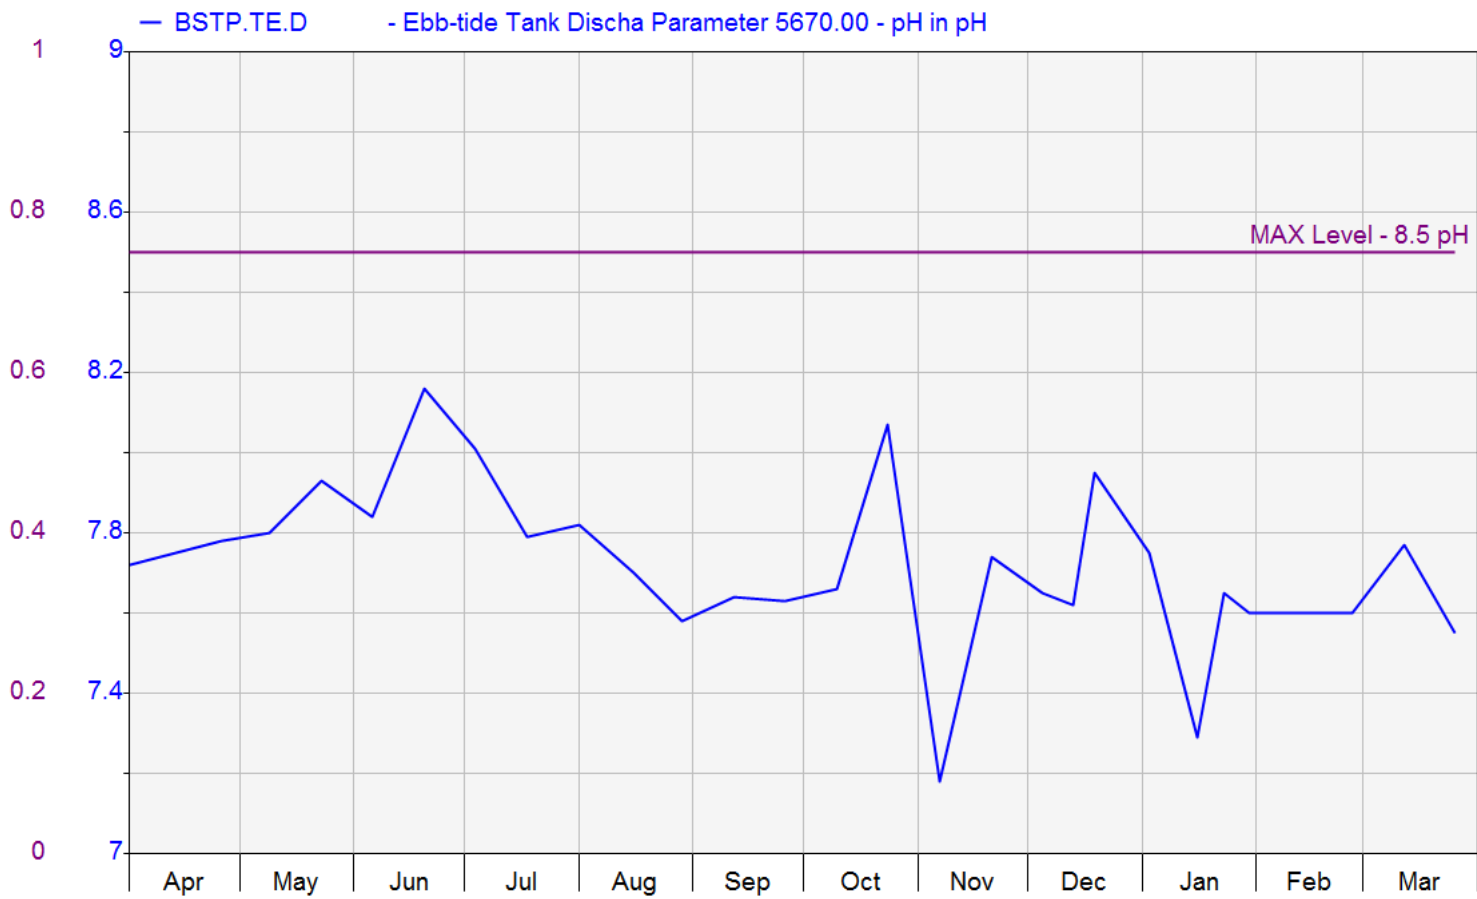

2023-24

Previous Twelve Months

Ballina Shire Council

01/04/2023 to 01/04/2024

2023-24

Previous Twelve Months

Ballina Shire Council

01/04/2023 to 01/04/2024

2023-24

Previous Twelve Months

Ballina Shire Council

HYPLOT V134 Output 09/04/2024

01/04/2023 to 01/04/2024

2023-24

Previous Twelve Months

Ballina Shire Council

HYPLOT V134 Output 09/04/2024

01/04/2023 to 01/04/2024

2023-24

Previous Twelve Months