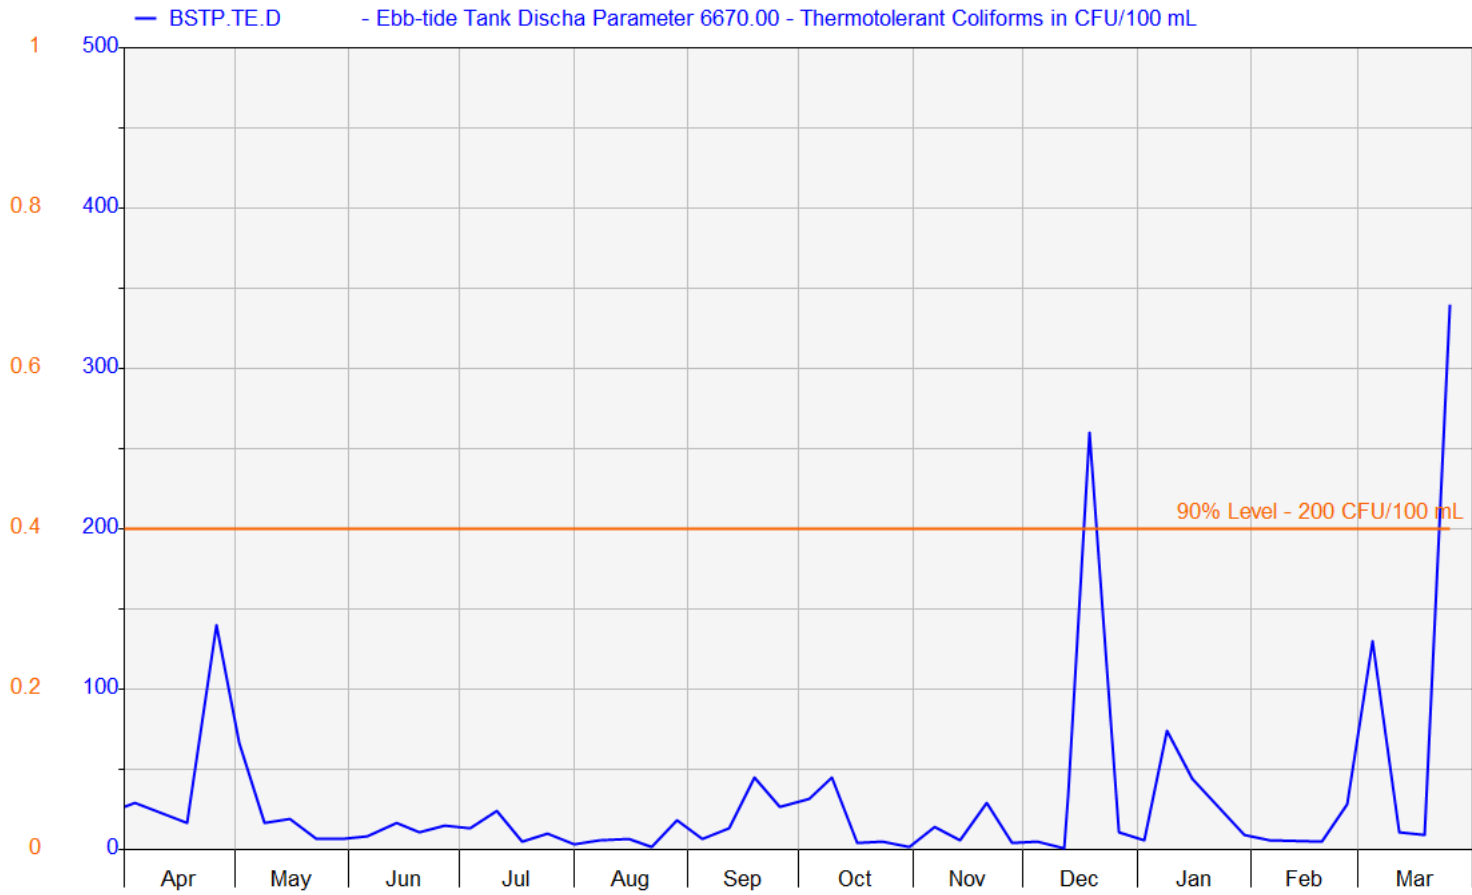

2023-24

Previous Twelve Months

Ballina Shire Council

01/04/2023 to 01/04/2024

2023-24

Previous Twelve Months

Ballina Shire Council

01/04/2023 to 01/04/2024