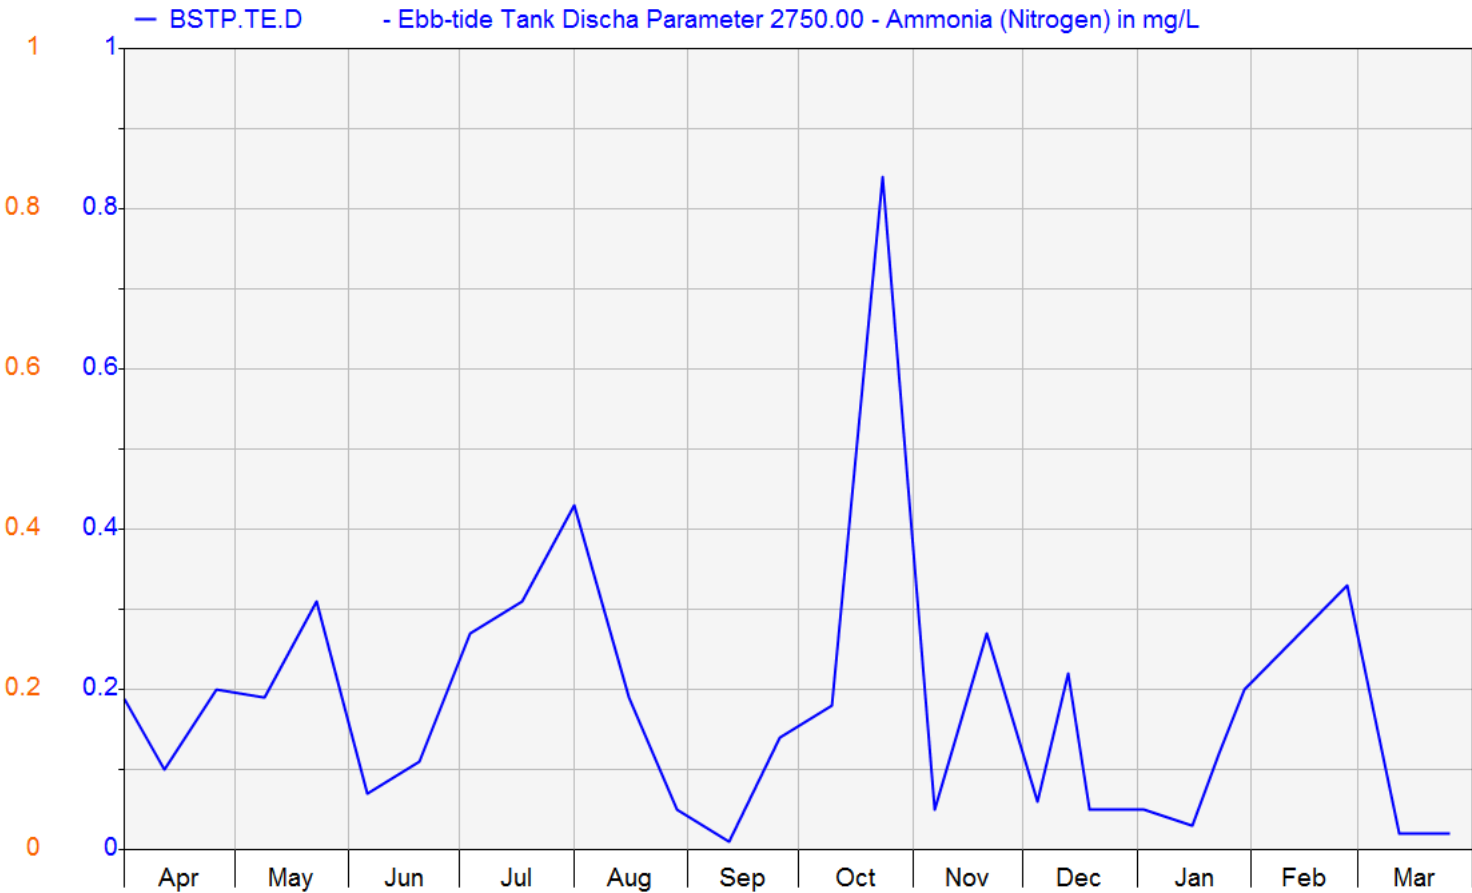

Ballina Shire Council

HYPLOT V134 Output 09/04/2024

01/04/2023 to 01/04/2024

2023-24

Previous Twelve Months

Ballina Shire Council

HYPLOT V134 Output 09/04/2024

01/04/2023 to 01/04/2024

2023-24

Previous Twelve Months

Ballina Shire Council

01/04/2023 to 01/04/2024

2023-24

Previous Twelve Months

Ballina Shire Council

01/04/2023 to 01/04/2024