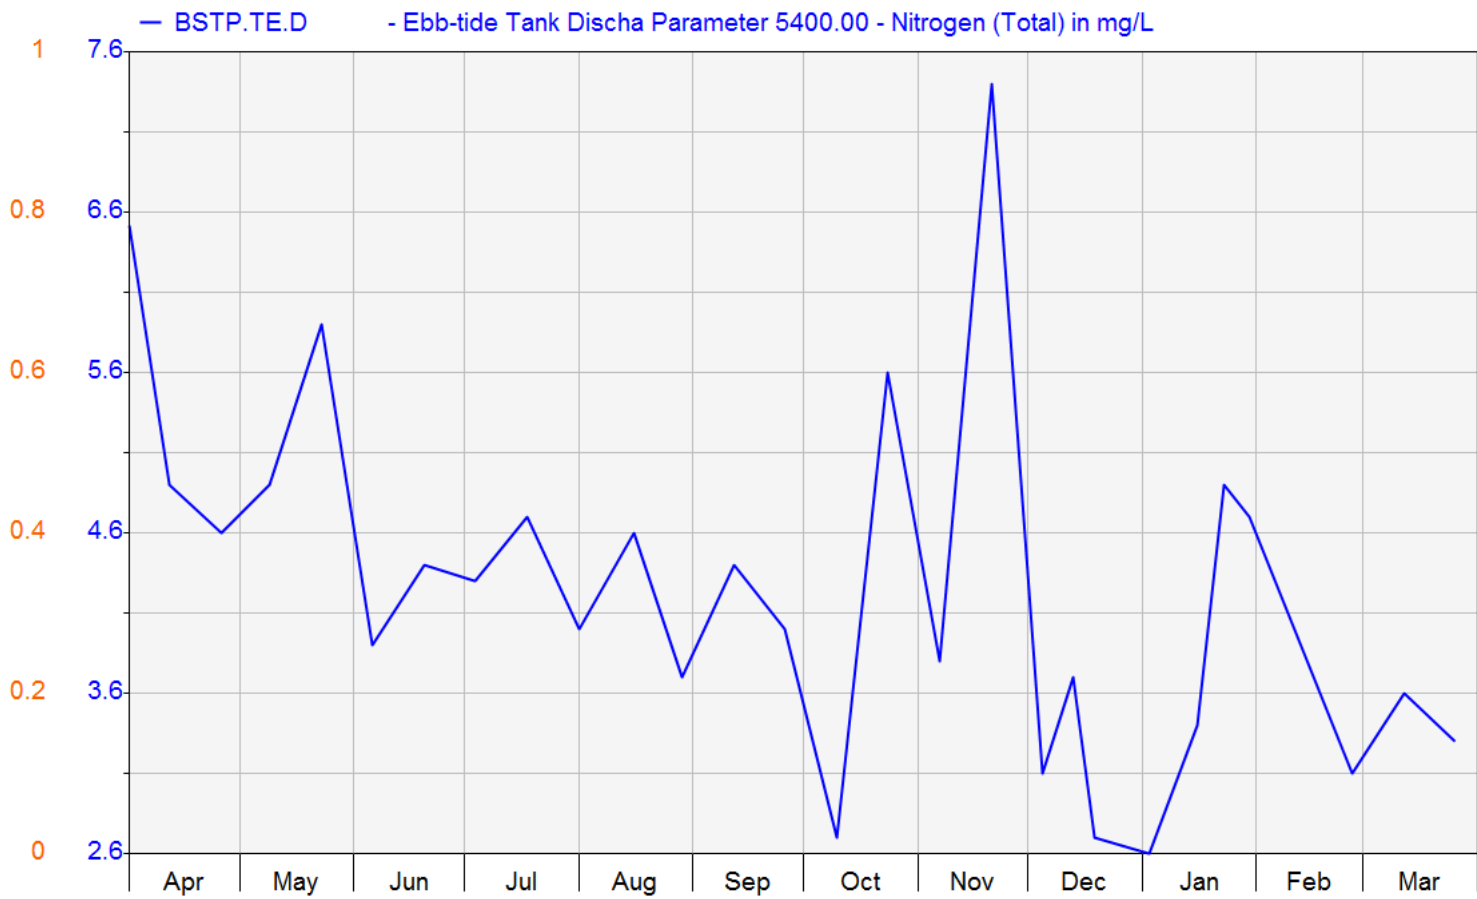

2023-24

Previous Twelve Months

Ballina Shire Council

01/04/2023 to 01/04/2024

2023-24

Previous Twelve Months

Ballina Shire Council

01/04/2023 to 01/04/2024

HYPLOT V134 Output 09/04/2024

01/04/2023 to 01/04/2024

2023-24

Previous Twelve Months