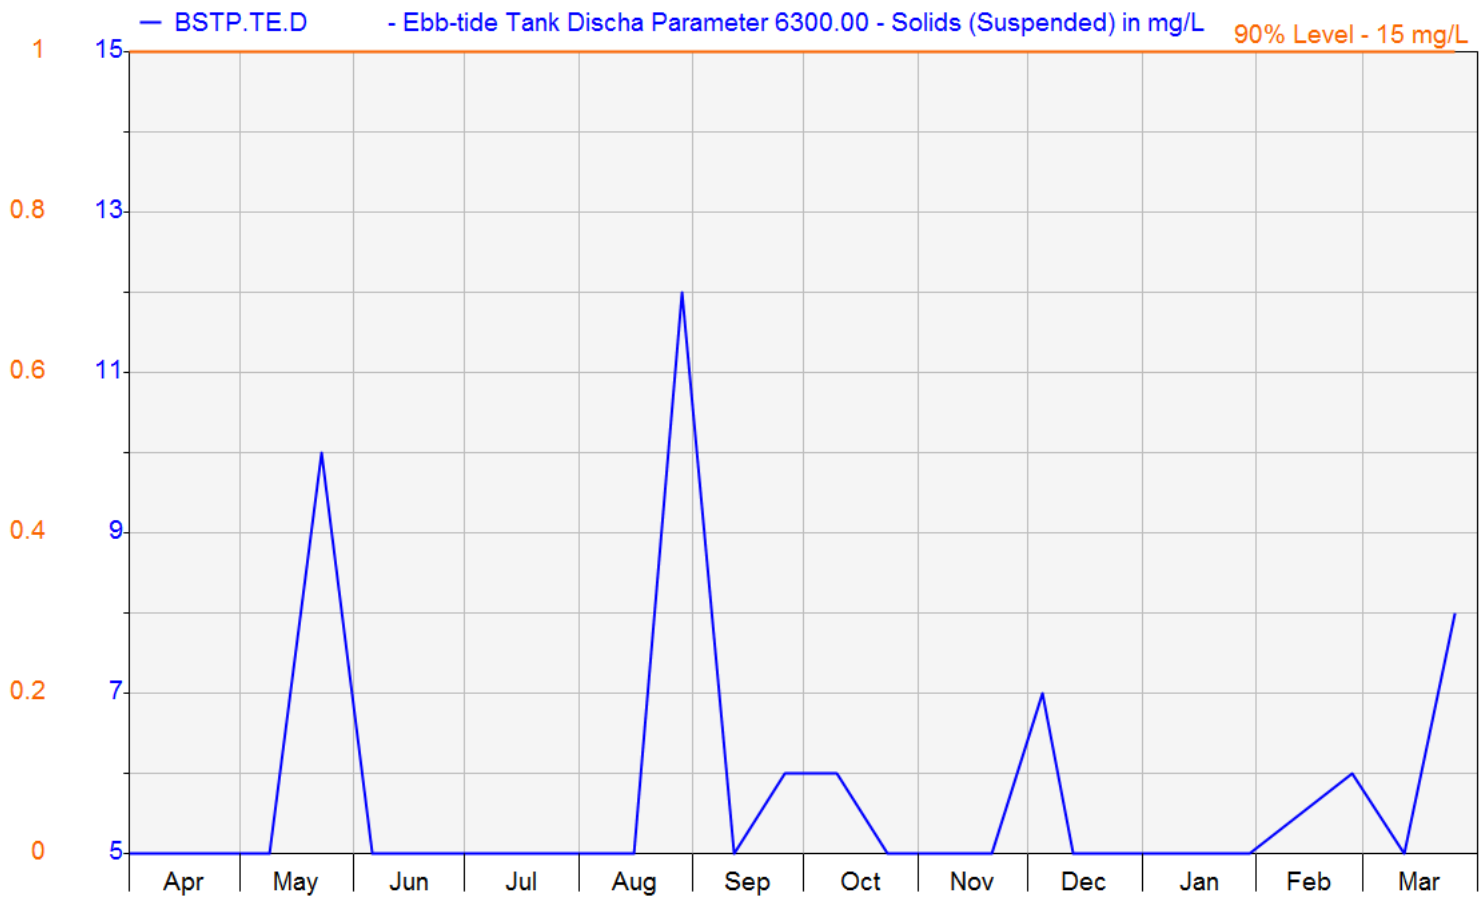

Activity: MBR Process incl. Chemical Dosing and UV

Period: Previous Twelve Months

Date Range From: 01/04/2023

Date Range To: 01/04/2024

SITE DETAILS				LIMIT	LIMIT	LIMIT	LIMIT	RESULT	RESULT	RESULT	RESULT	RESULT	RESULT	RESULT
Site	Parameter	Sampling Frequency	Units	count	min	90%	max	count	min	mean	50%	90%	max	sum
2: Discharge to waters	Flow	daily	kl/day	366	-	-	-	366	1637	6965.954	6506.5	8889	13541	2549539
3: Effluent quality	Biochemical Oxygen Demand (5 Day)	fortnightly	mg/l	26	-	10	20	26	1	1.385	1	2	3	-
3: Effluent quality	Thermotolerant Coliforms	fortnightly	count/100 ml	26	-	200	600	50	1	32.960	12	67.7	340	-
3: Effluent quality	Ammonia (Nitrogen)	fortnightly	mg/l	26	-	2	5	27	0.005	0.178	0.14	0.318	0.84	-
3: Effluent quality	Nitrogen (Total)	fortnightly	mg/l	26	-	10	20	27	2.6	4.181	4	5.18	7.4	-
3: Effluent quality	Oil and Grease	fortnightly	mg/l	26	-	5	10	27	2.5	2.500	2.5	2.5	2.5	-
3: Effluent quality	pH	fortnightly	pH	26	6.5	-	8.5	26	7.18	7.722	7.72	7.98	8.16	-
3: Effluent quality	Phosphorus (Total)	fortnightly	mg/l	26	-	0.5	1	27	0.09	0.205	0.18	0.324	0.48	-
3: Effluent quality	Solids (Suspended)	fortnightly	mg/l	26	-	15	30	26	2.5	4.135	2.5	7.5	12	-
5: Rainfall Monitoring	Rainfall	daily	pt	366	-	-	-	366	0	4.025	0	11.5	159	1473

2023-24

Previous Twelve Months

Ballina Shire Council

01/04/2023 to 01/04/2024

2023-24

Previous Twelve Months

Ballina Shire Council

01/04/2023 to 01/04/2024

2023-24

Previous Twelve Months

Ballina Shire Council

HYPLOT V134 Output 09/04/2024

01/04/2023 to 01/04/2024

2023-24

Previous Twelve Months

Ballina Shire Council

HYPLOT V134 Output 09/04/2024

01/04/2023 to 01/04/2024

2023-24

Previous Twelve Months