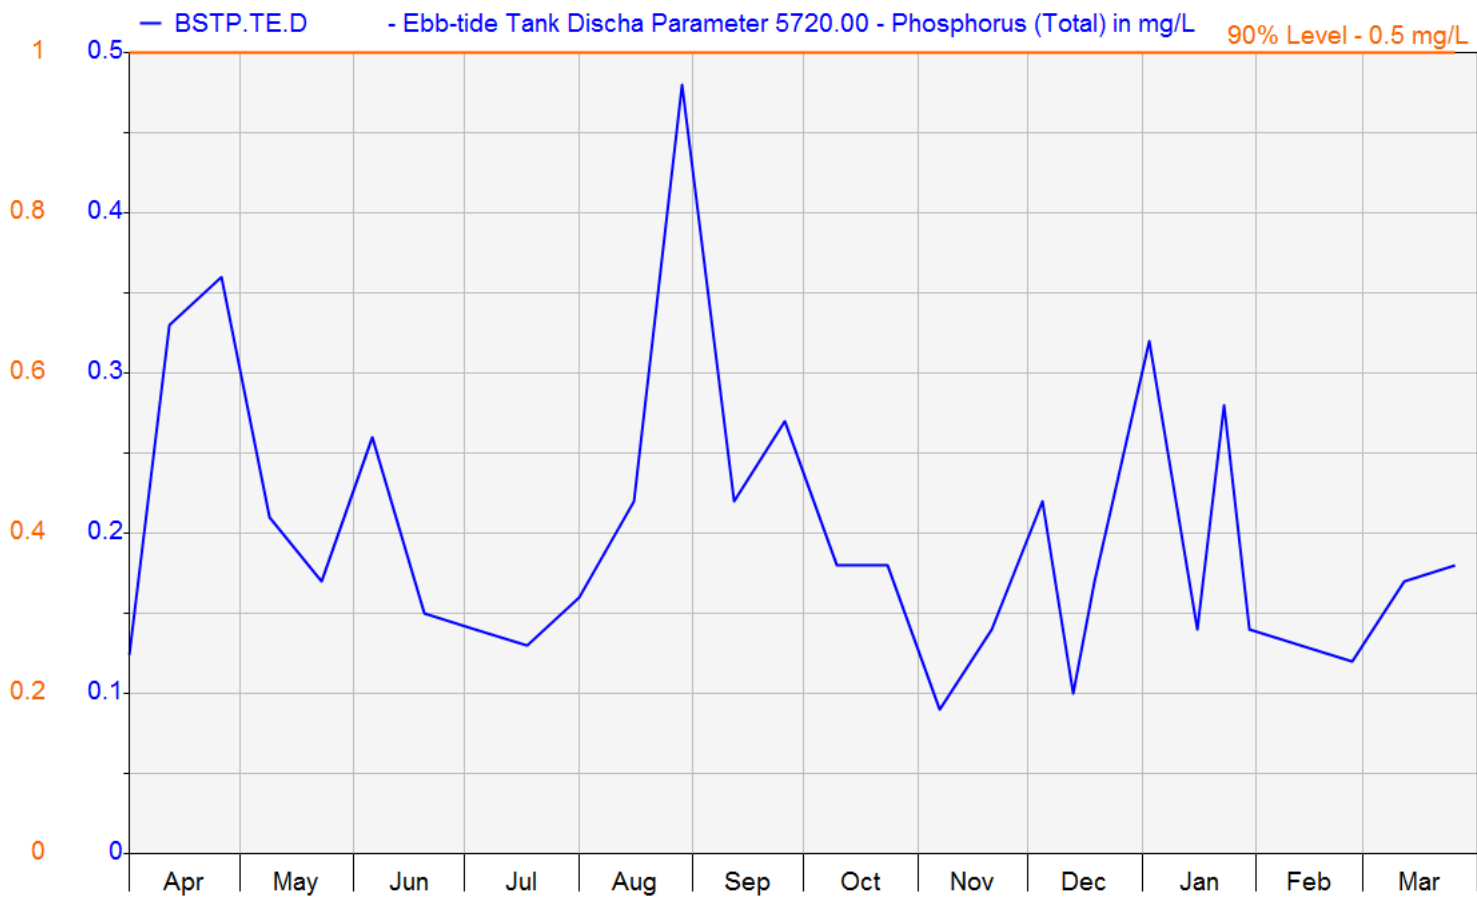

2023-24

Previous Twelve Months

Ballina Shire Council

01/04/2023 to 01/04/2024

2023-24

Previous Twelve Months

Ballina Shire Council

01/04/2023 to 01/04/2024

2023-24

Previous Twelve Months

Ballina Shire Council

HYPLOT V134 Output 09/04/2024

01/04/2023 to 01/04/2024

2023-24

Previous Twelve Months

Ballina Shire Council

HYPLOT V134 Output 09/04/2024

01/04/2023 to 01/04/2024

2023-24

Previous Twelve Months